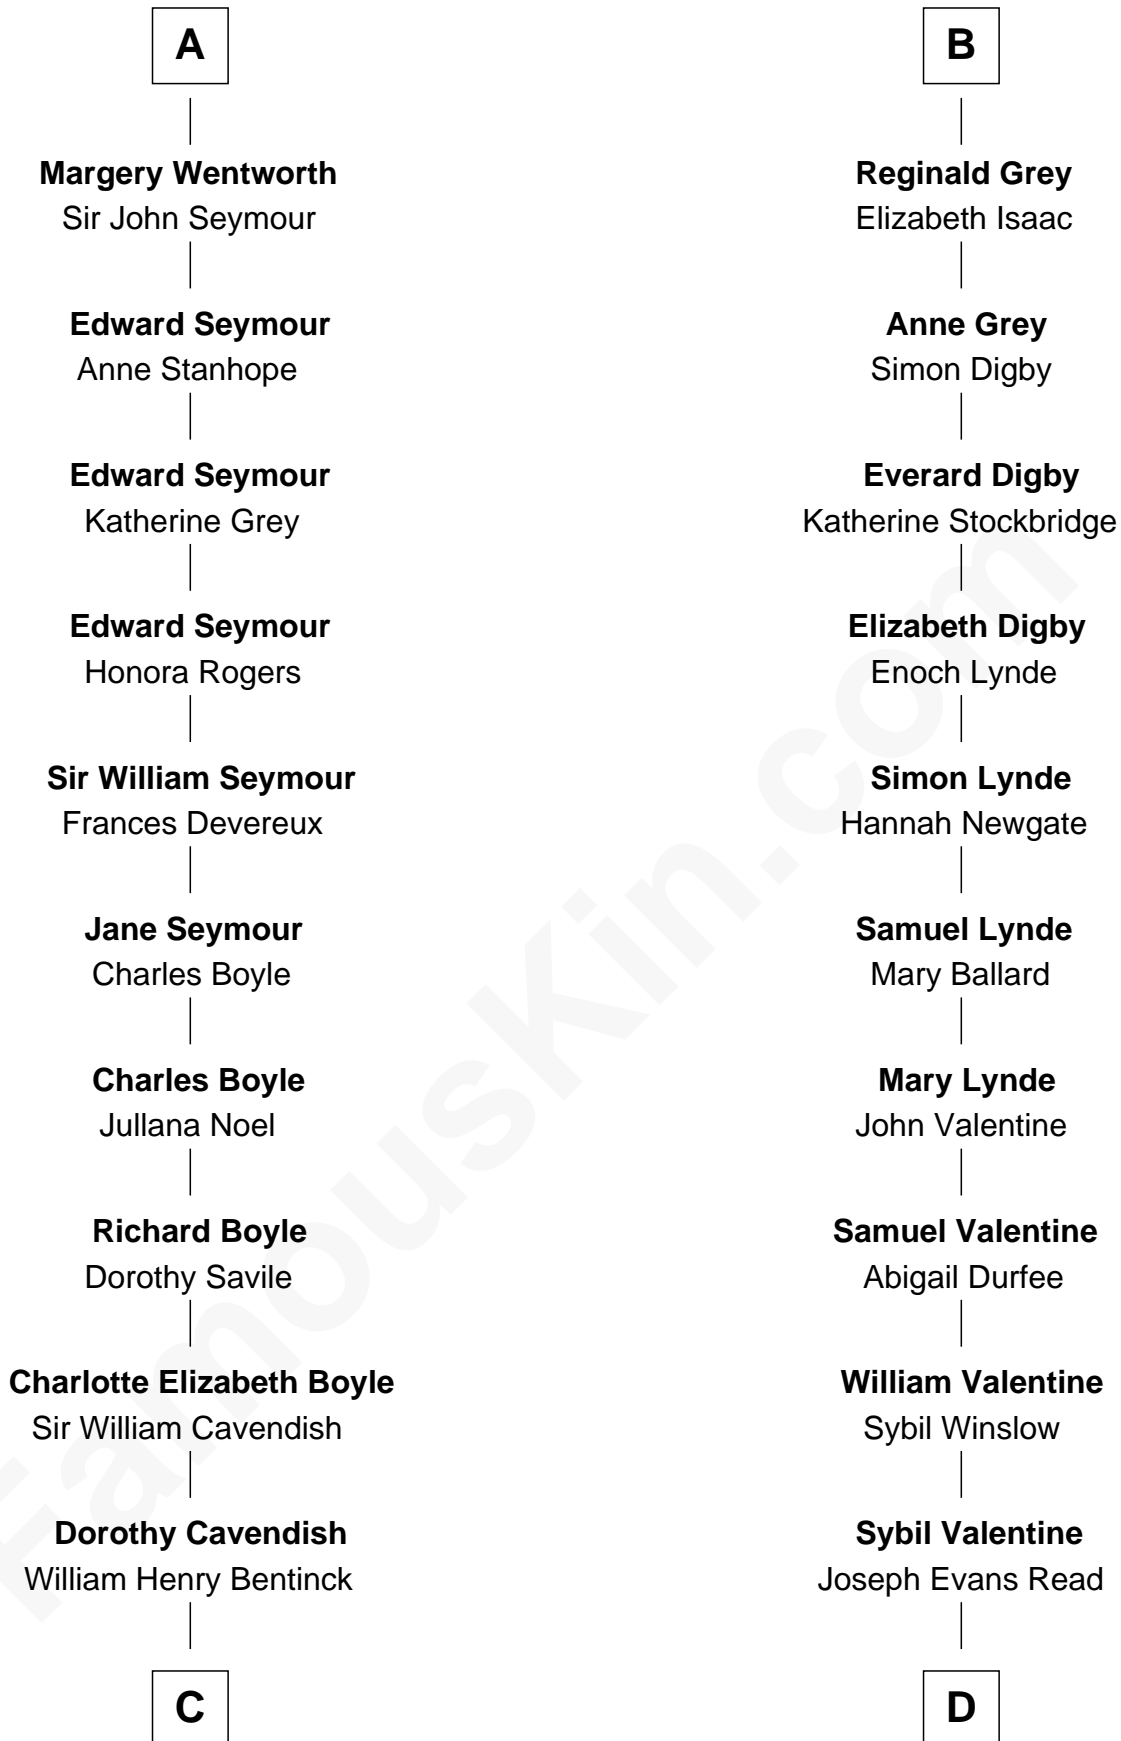

# FamousKin.com Relationship Chart of

**Queen Elizabeth II**

*Queen of the United Kingdom*

21st cousin of

**Sigourney Weaver**

*Movie Actress*

**Sir William de Valence**

Joan de Munchensi

Elizabeth - - - - -

**Reginald Grey**

Beatrice - - - - -

**Thomas Grey**

Bennett Launcelyn

**B**

**C**

**Charles Augustus Cavendish-Bentinck**

Anne Wellesley

**Rev. Charles William Cavendish-Bentinck**

Caroline Louisa Burnaby

**Cecilia Nina Cavendish-Bentinck**

Claude George Bowes-Lyon

**Elizabeth Bowes-Lyon**

George VI, King of the United Kingdom

**Queen Elizabeth II**

*Queen of the United Kingdom*

**D**

**Rachael M. Read**

Charles Benjamin Weaver

**Francis Milton Weaver**

Jane Weaver Laffin

**Sylvester Laffin Weaver**