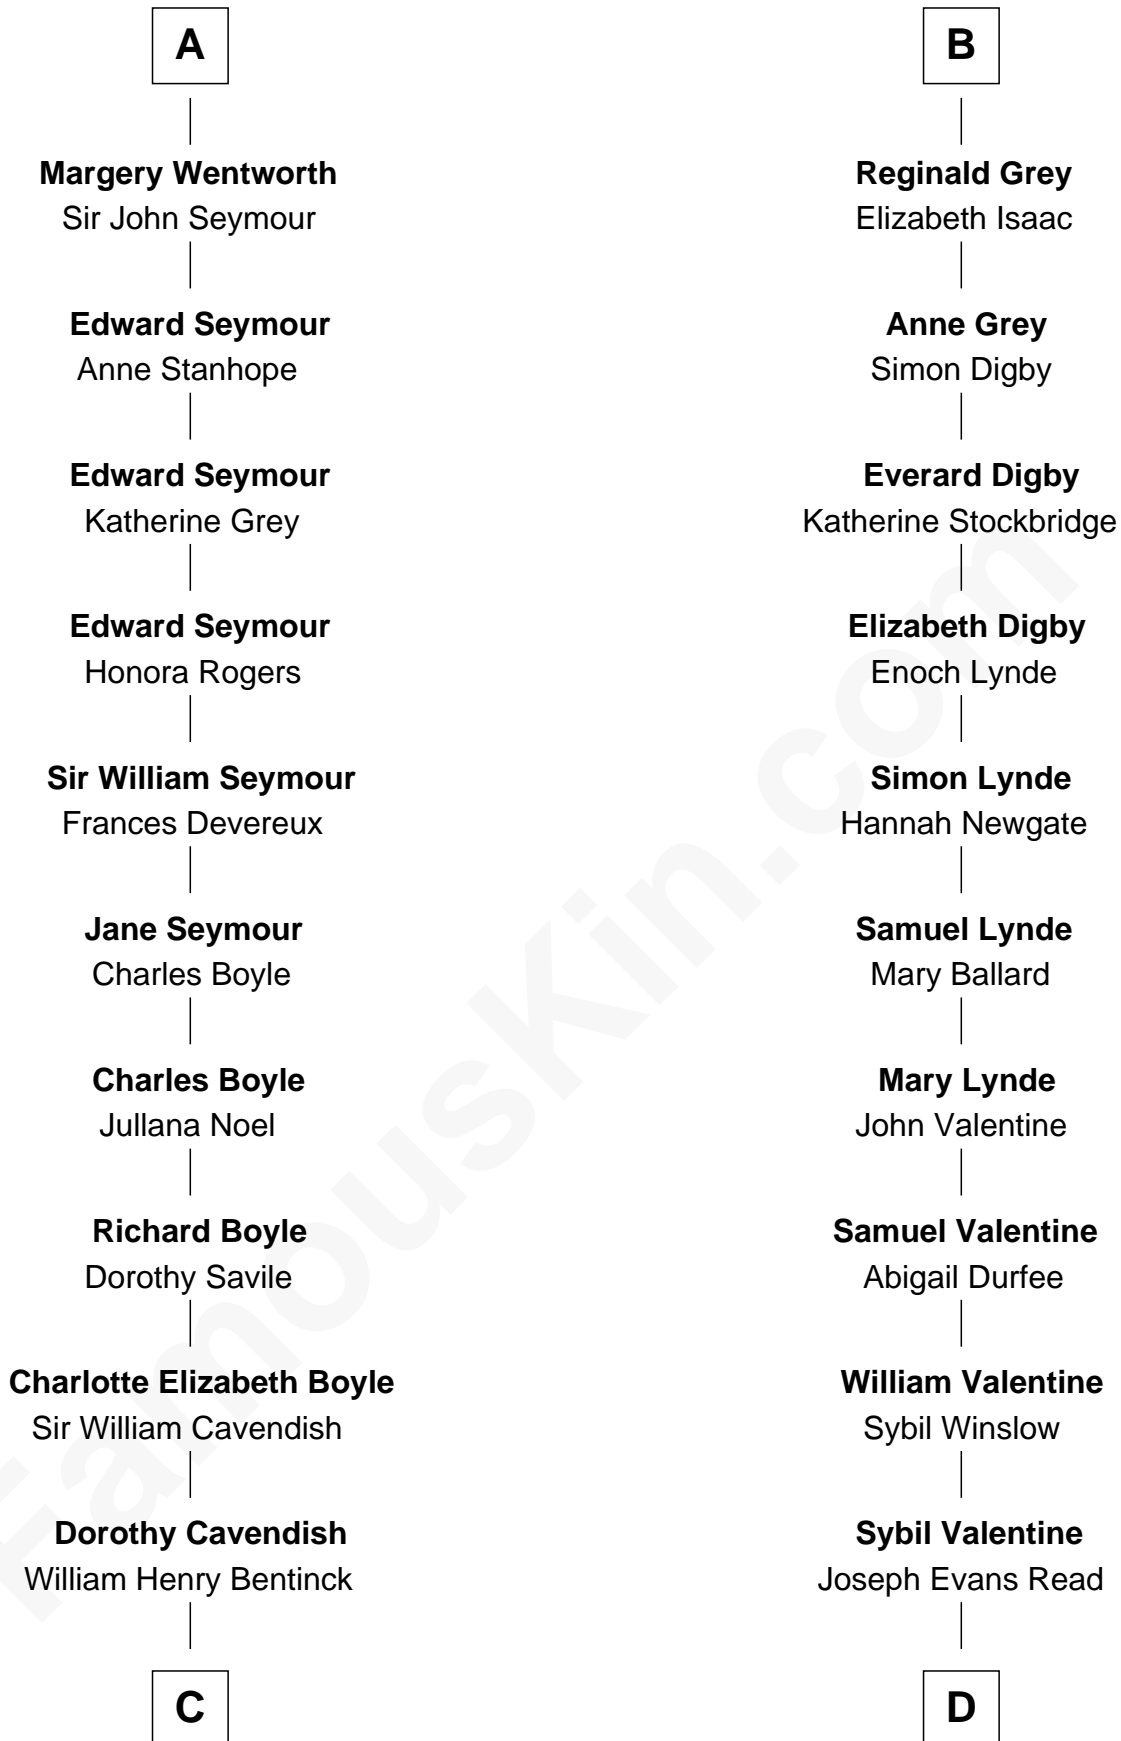

# FamousKin.com Relationship Chart of

**Queen Elizabeth II**

*Queen of the United Kingdom*

21st cousin of

**Sigourney Weaver**

*Movie Actress*

**Sir John de Verdun**

Eleanor de Bohun

**Elizabeth Bowes-Lyon**

George VI, King of the United Kingdom

**Queen Elizabeth II**

*Queen of the United Kingdom*

**Rachael M. Read**

Charles Benjamin Weaver

**Francis Milton Weaver**

Jane Weaver Laffin