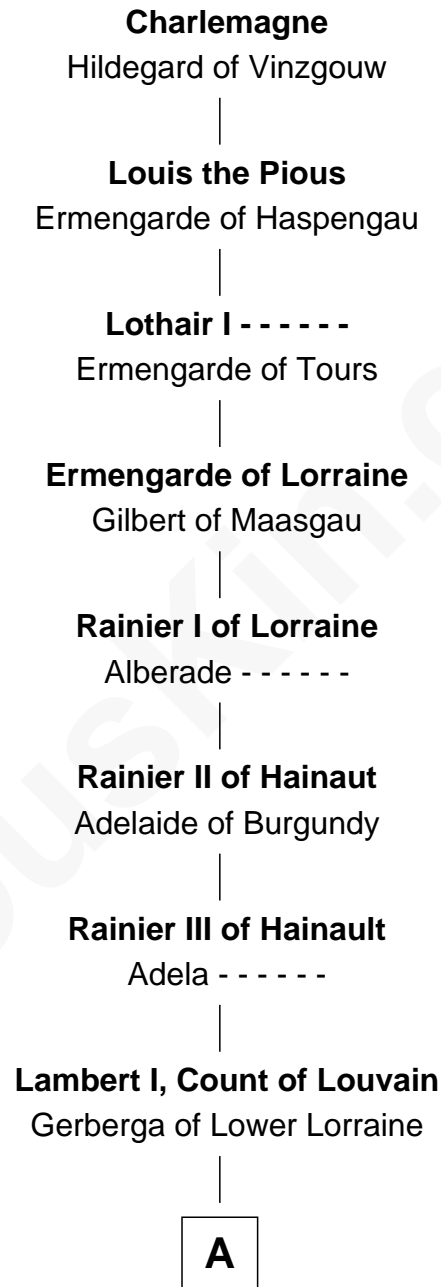

FamousKin.com Relationship Chart of

Queen Elizabeth II

Queen of the United Kingdom

34th Great-granddaughter of

Charlemagne

King of the Franks

A

Lambert II, Count of Louvain

Oda of Lorraine

Henry II, Count of Louvain

Adela of Orthen

Gottfried I, Count of Louvain

Ida of Chiny

Alice of Louvain

William d'Aubeney

William d'Aubeney

Maud de Walton

John VI le Strange

Iseult - - - - -

B

B

Roger le Strange

Maud - - - - -

Sir Roger le Strange