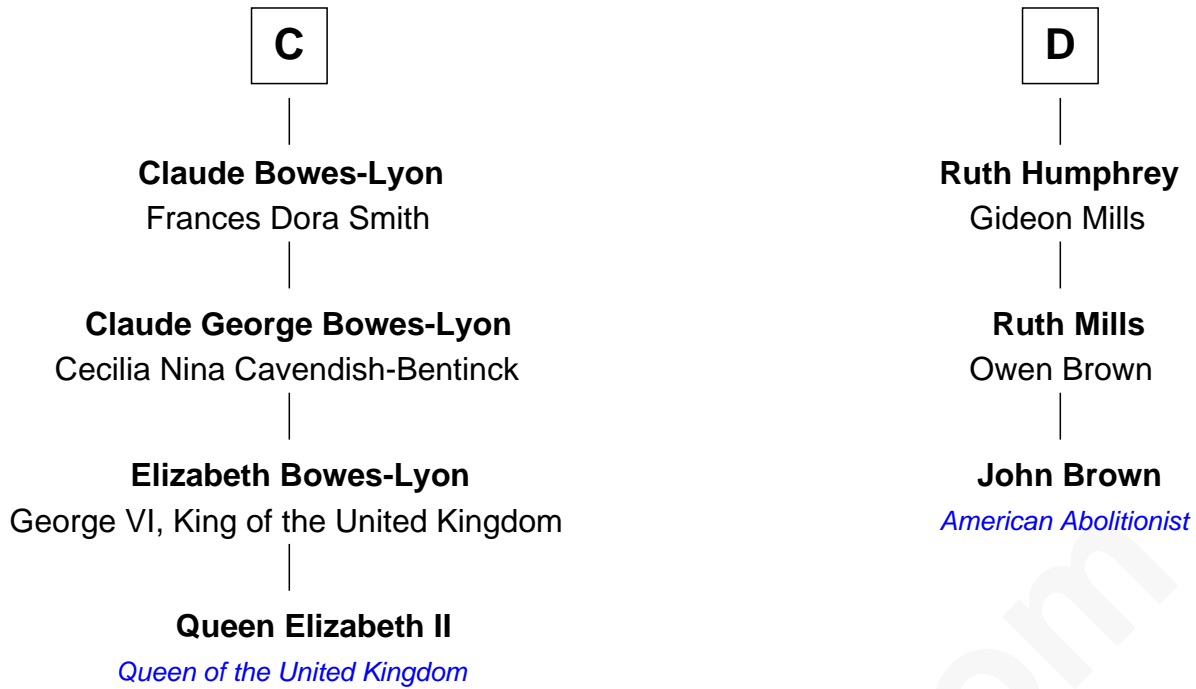

FamousKin.com Relationship Chart of

Queen Elizabeth II

Queen of the United Kingdom

19th cousin 1 time removed of

John Brown

American Abolitionist

Sir William de Fiennes

Blanche de Brienne

Sir Edmund Mortimer

Iseult de Mortimer

Sir Hugh I de Audley

Alice de Audley

Sir Ralph de Neville

Sir John de Neville

Maude de Percy

Sir Ralph Neville

Joan Beaufort

Katherine Neville

Sir Thomas Strangeways

Joan Strangeways

Sir William Willoughby

B

Elizabeth II photo by [Eric Draper](#)