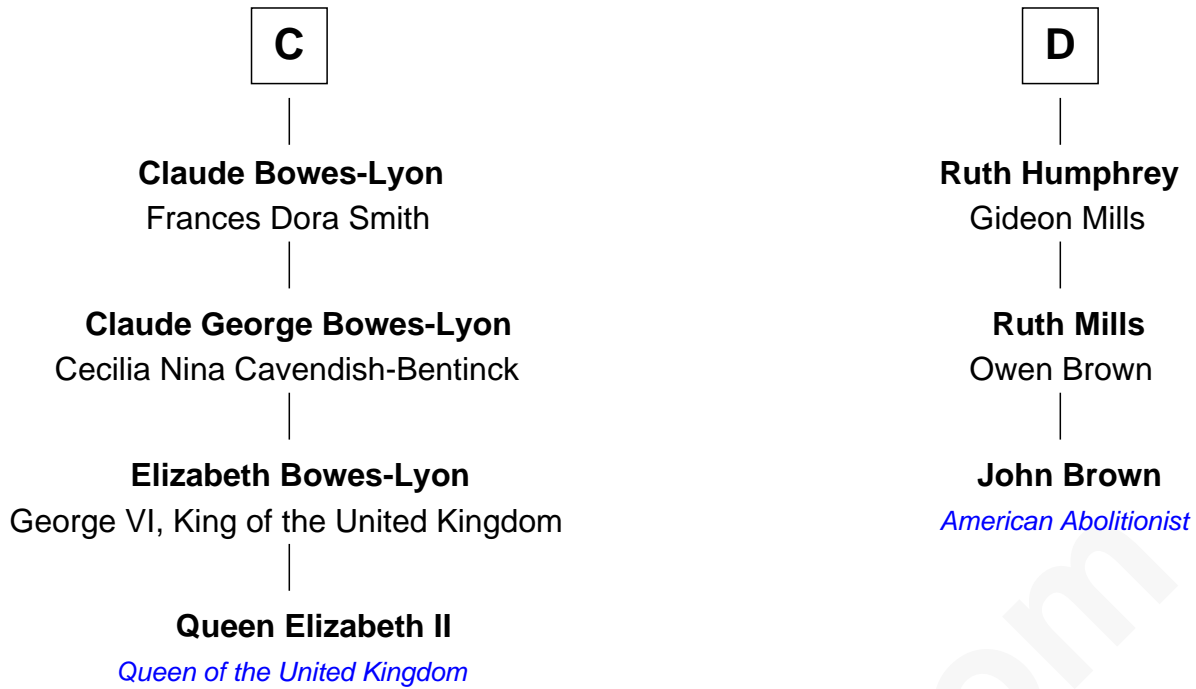

FamousKin.com Relationship Chart of

Queen Elizabeth II

Queen of the United Kingdom

19th cousin 1 time removed of

John Brown

American Abolitionist

Thomas de Clare
Juliana FitzMaurice

Margaret de Clare
Bartholomew de Badlesmere

Margery de Badlesmere
Sir William de Ros

Maud de Roos
John de Welles

Anne de Welles
James Butler

James Butler
Joan Beauchamp

Elizabeth Butler
John Talbot

Sir Gilbert Talbot
Audrey Cotton

A

Margaret de Clare
Bartholomew de Badlesmere

Margery de Badlesmere
Sir William de Ros

Thomas de Ros
Beatrice de Stafford

Margaret de Ros
Sir Reynold Grey

Margaret Grey
Sir William Bonville

William Bonville
Elizabeth Harington

William Bonville
Katherine Neville

B

Elizabeth II photo by [Eric Draper](#)