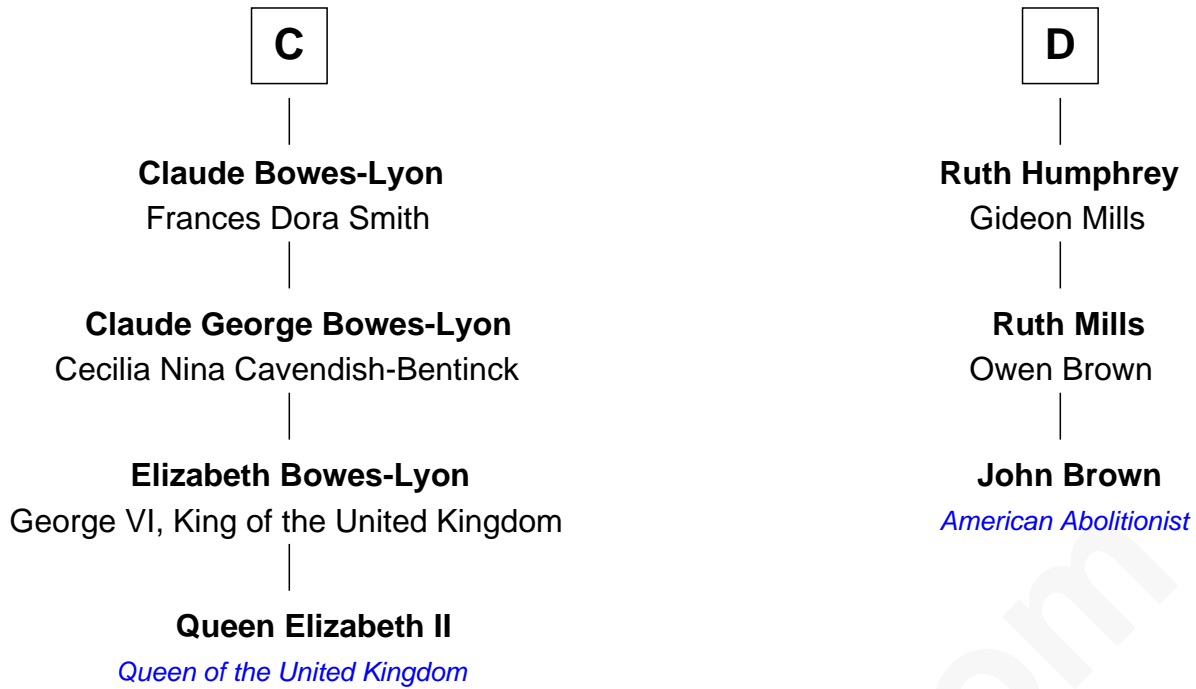

FamousKin.com Relationship Chart of

Queen Elizabeth II

Queen of the United Kingdom

19th cousin 1 time removed of

John Brown

American Abolitionist

Gunselm de Badlesmere

Bartholomew de Badlesmere

Joan Beauchamp

Elizabeth Butler

John Talbot

Sir Gilbert Talbot

Audrey Cotton

A

Bartholomew de Badlesmere

Margaret de Clare

Margery de Badlesmere

Sir William de Ros

Thomas de Ros

Beatrice de Stafford

Margaret de Ros

Sir Reynold Grey

Margaret Grey

Sir William Bonville

William Bonville

Elizabeth Harington

William Bonville

Katherine Neville

B

Elizabeth II photo by [Eric Draper](#)