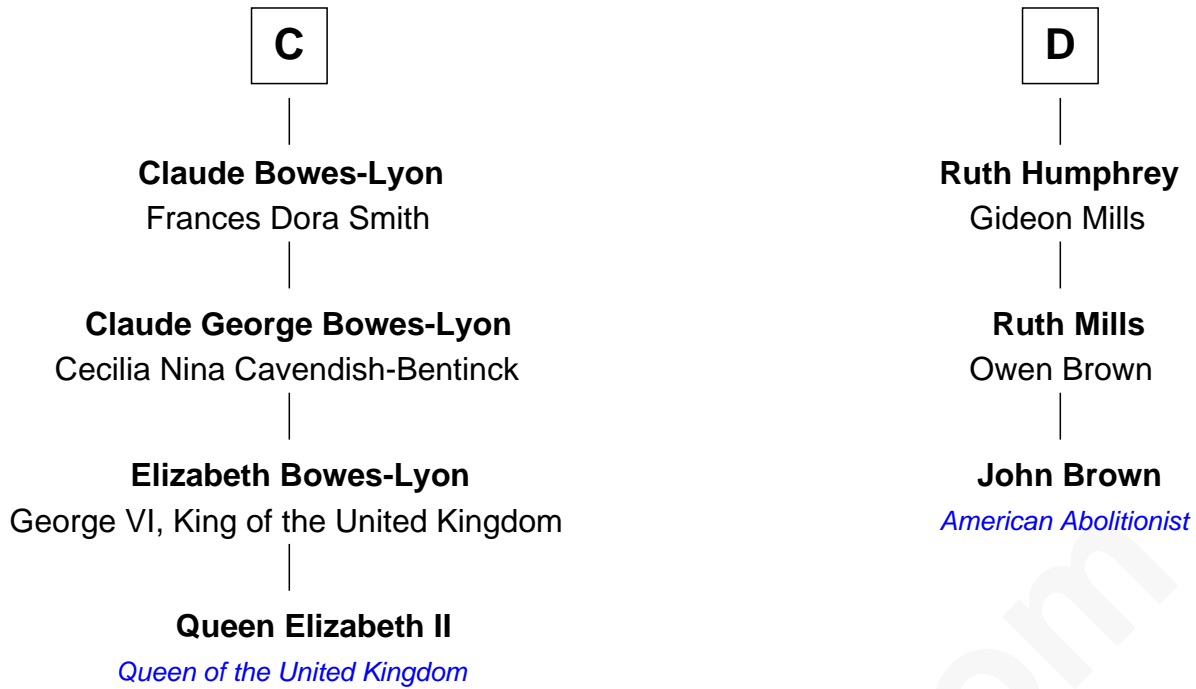

FamousKin.com

Relationship Chart of

Queen Elizabeth II

Queen of the United Kingdom

19th cousin 1 time removed of

John Brown

American Abolitionist

Roger Mortimer

Sir Edmund Mortimer

Margaret de Fiennes

Iseult de Mortimer

Sir Hugh I de Audley

Alice de Audley

Sir Ralph de Neville

Sir John de Neville

Maude de Percy

Sir Ralph Neville

Joan Beaufort

Katherine Neville

Sir Thomas Strangeways

Joan Strangeways

Sir William Willoughby

B

Elizabeth II photo by [Eric Draper](#)