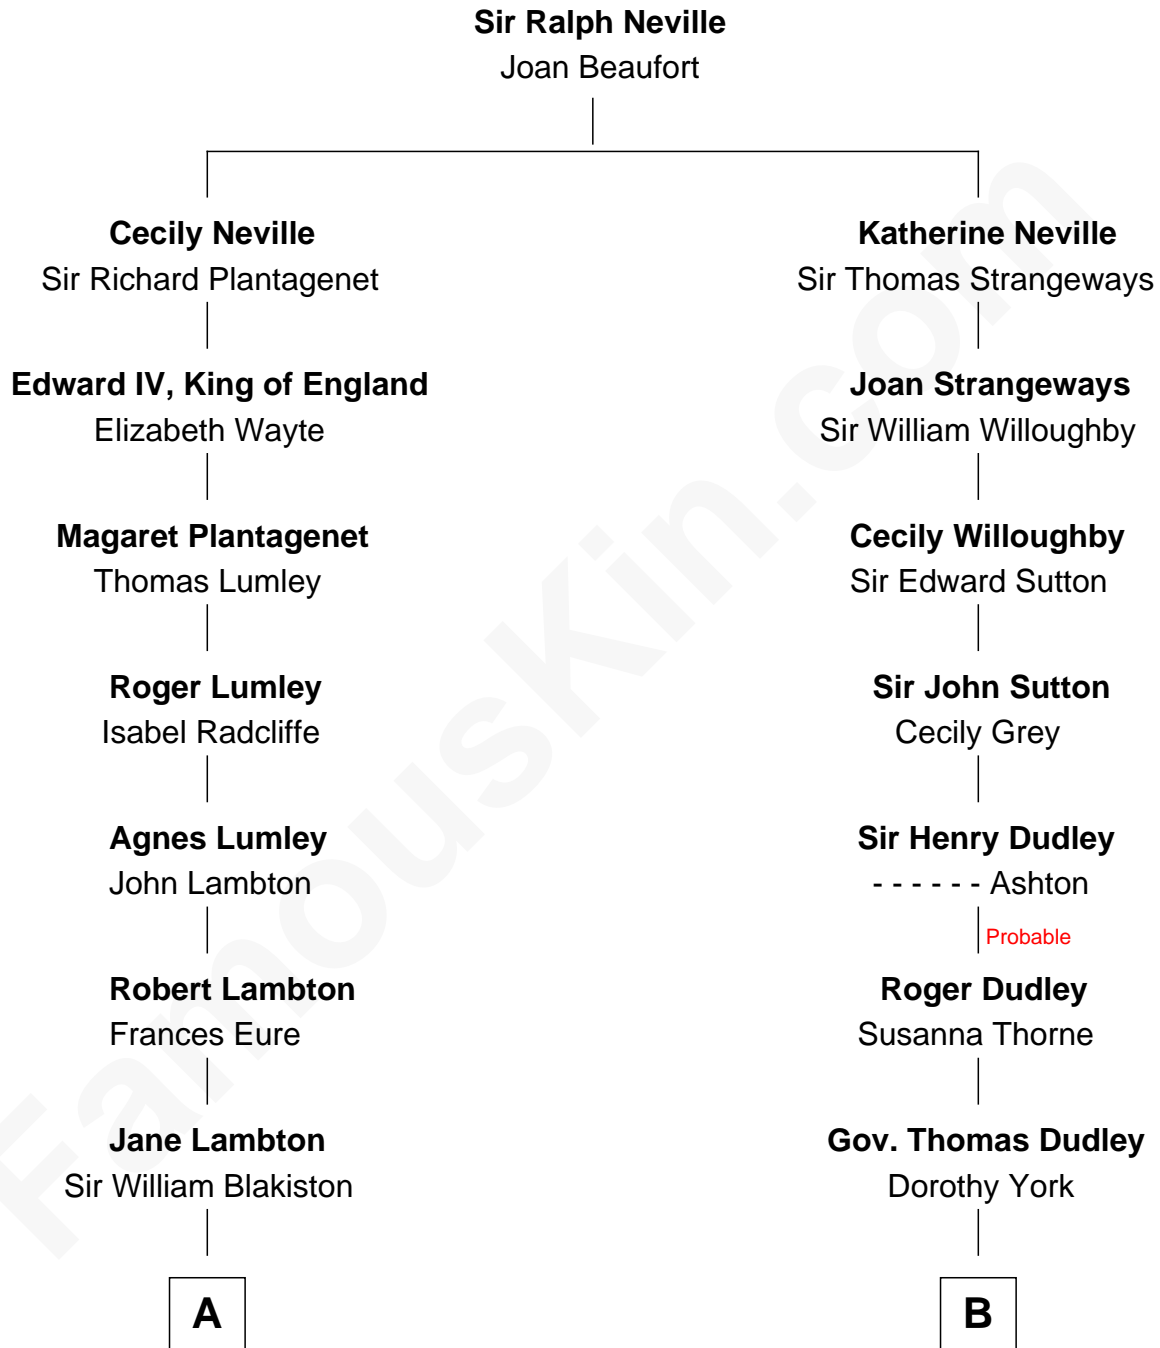

# FamousKin.com Relationship Chart of

**Queen Elizabeth II**

*Queen of the United Kingdom*

14th cousin 3 times removed of

**John Brown**

*American Abolitionist*

Elizabeth II photo by [Eric Draper](#)