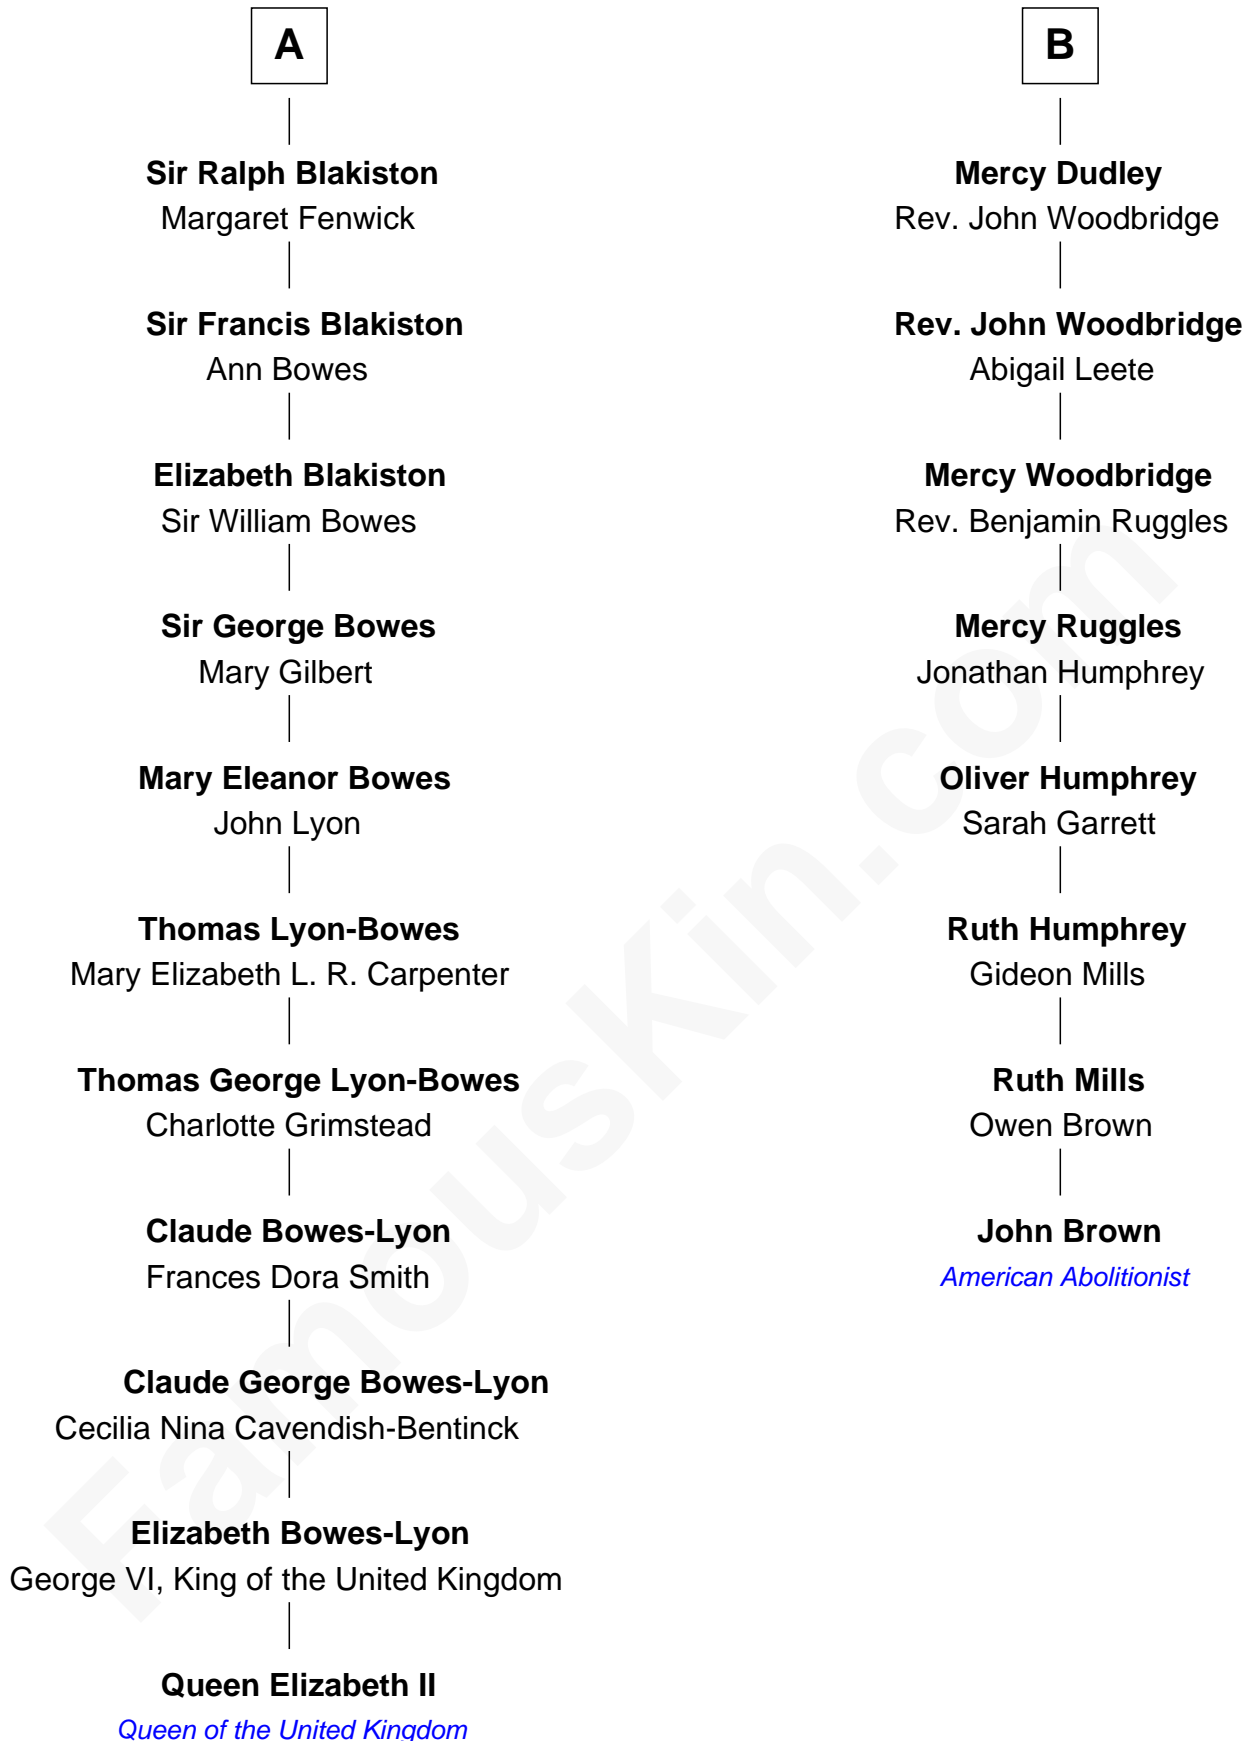

# FamousKin.com Relationship Chart of

**Queen Elizabeth II**

*Queen of the United Kingdom*

14th cousin 3 times removed of

**John Brown**

*American Abolitionist*

Elizabeth II photo by [Eric Draper](#)