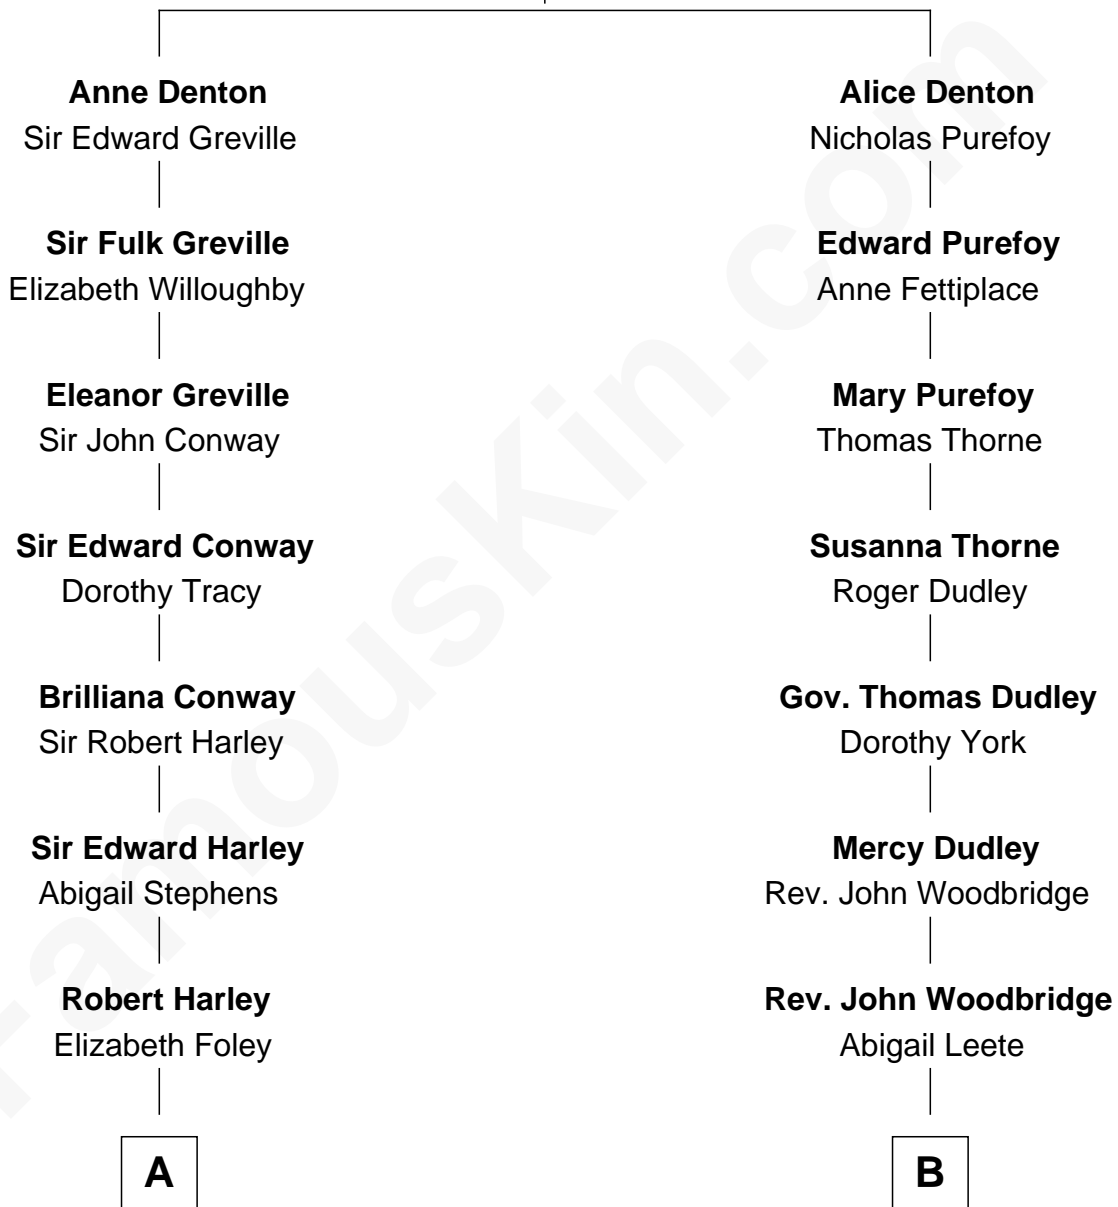

FamousKin.com

Relationship Chart of

Queen Elizabeth II

Queen of the United Kingdom

12th cousin 2 times removed of

John Brown

American Abolitionist

John Denton
Isabel Brome

A

Edward Harley
Henrietta Cavendish Holles

Margaret Cavendish Harley
Sir William Bentinck

William Henry Bentinck
Dorothy Cavendish

Charles Augustus Cavendish-Bentinck
Anne Wellesley

Rev. Charles William Cavendish-Bentinck
Caroline Louisa Burnaby