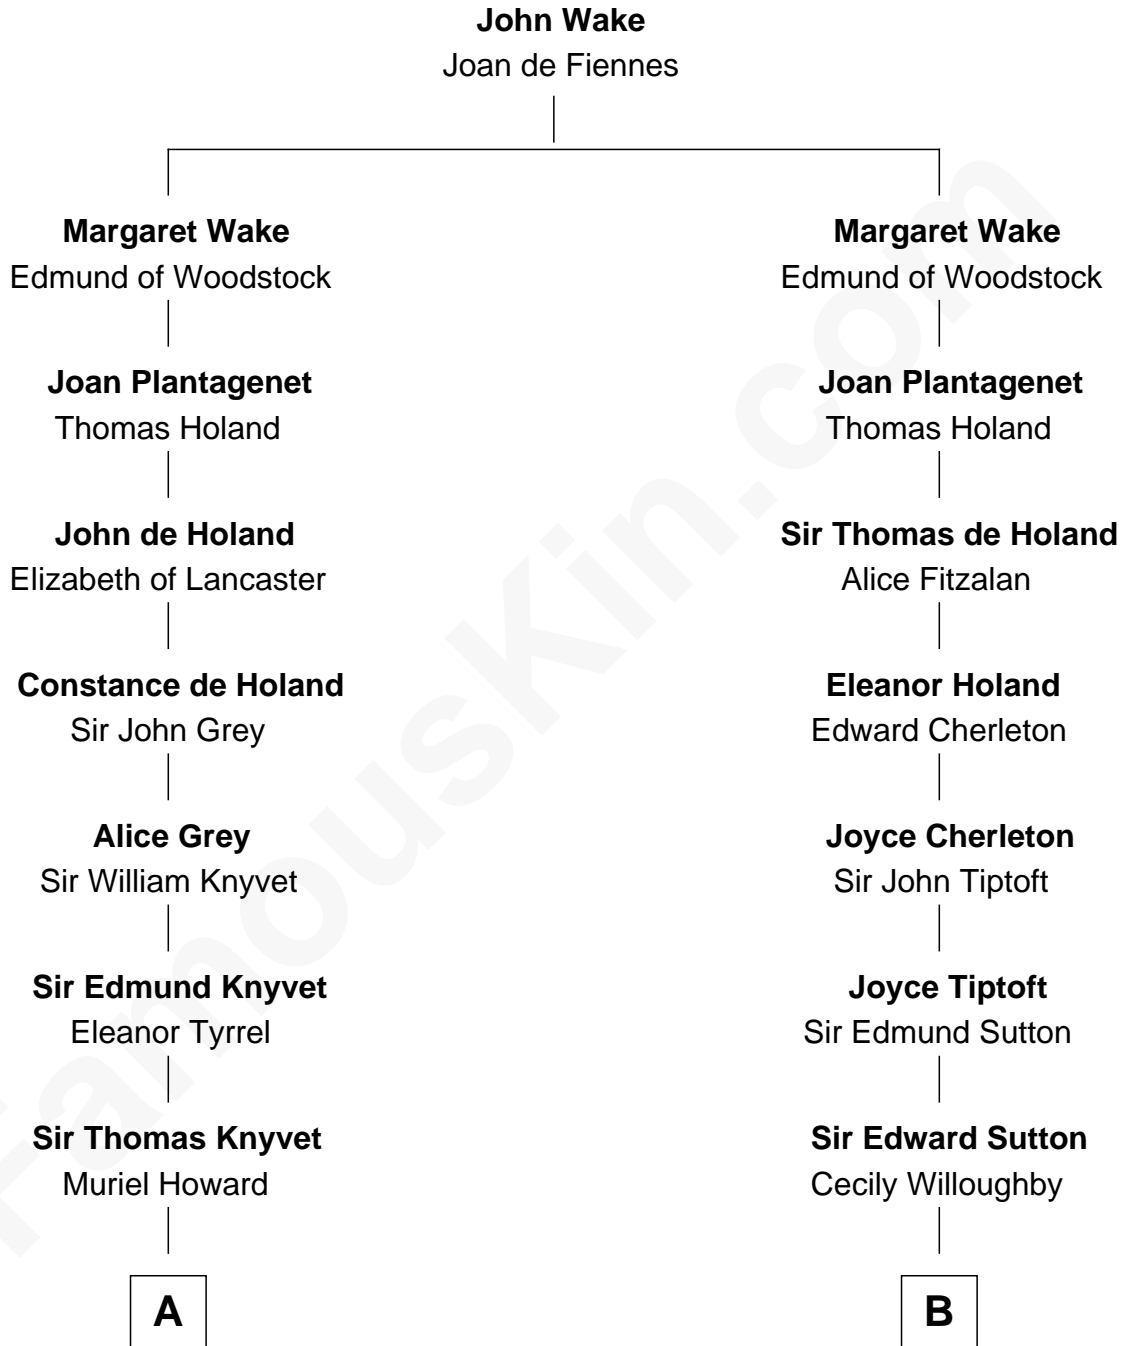

FamousKin.com

Relationship Chart of

Queen Elizabeth II

Queen of the United Kingdom

18th cousin 3 times removed of

John Brown

American Abolitionist

C

Charles Augustus Cavendish-Bentinck

Anne Wellesley

Rev. Charles William Cavendish-Bentinck

Caroline Louisa Burnaby

Cecilia Nina Cavendish-Bentinck

Claude George Bowes-Lyon

Elizabeth Bowes-Lyon

George VI, King of the United Kingdom

Queen Elizabeth II

Queen of the United Kingdom

D

Ruth Mills

Owen Brown

John Brown

American Abolitionist