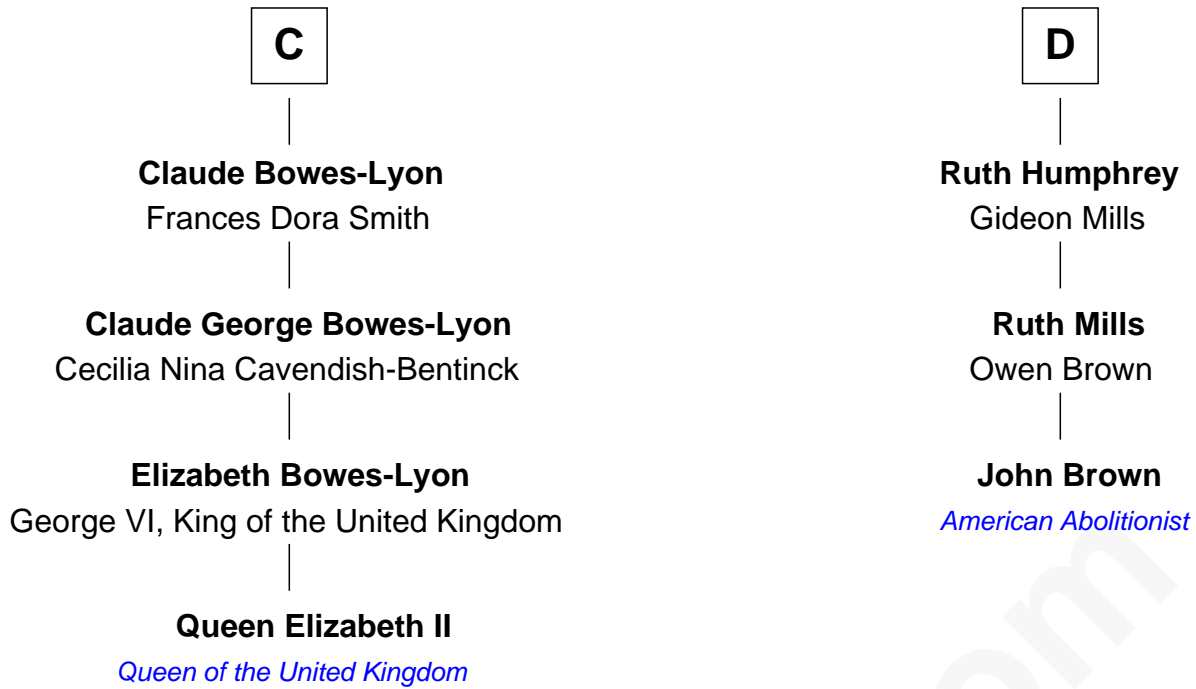

FamousKin.com Relationship Chart of

Queen Elizabeth II

Queen of the United Kingdom

19th cousin 1 time removed of

John Brown

American Abolitionist

Henry de Audley
Bertrade de Mainwaring

Sir James de Audley
Ela Longespee

Sir Hugh I de Audley
Iseult de Mortimer

Alice de Audley
Sir Ralph de Greystoke

Sir William de Greystoke
Joan FitzHenry

Sir Ralph de Greystoke
Katherine de Clifford

Joan de Greystoke
Sir William Bowes

Sir William Bowes
Maud FitzHugh

A

Sir James de Audley
Ela Longespee

Sir Hugh I de Audley
Iseult de Mortimer

Alice de Audley
Sir Ralph de Neville

Sir John de Neville
Maude de Percy

Sir Ralph Neville
Joan Beaufort

Katherine Neville
Sir Thomas Strangeways

Joan Strangeways
Sir William Willoughby

B

Elizabeth II photo by [Eric Draper](#)