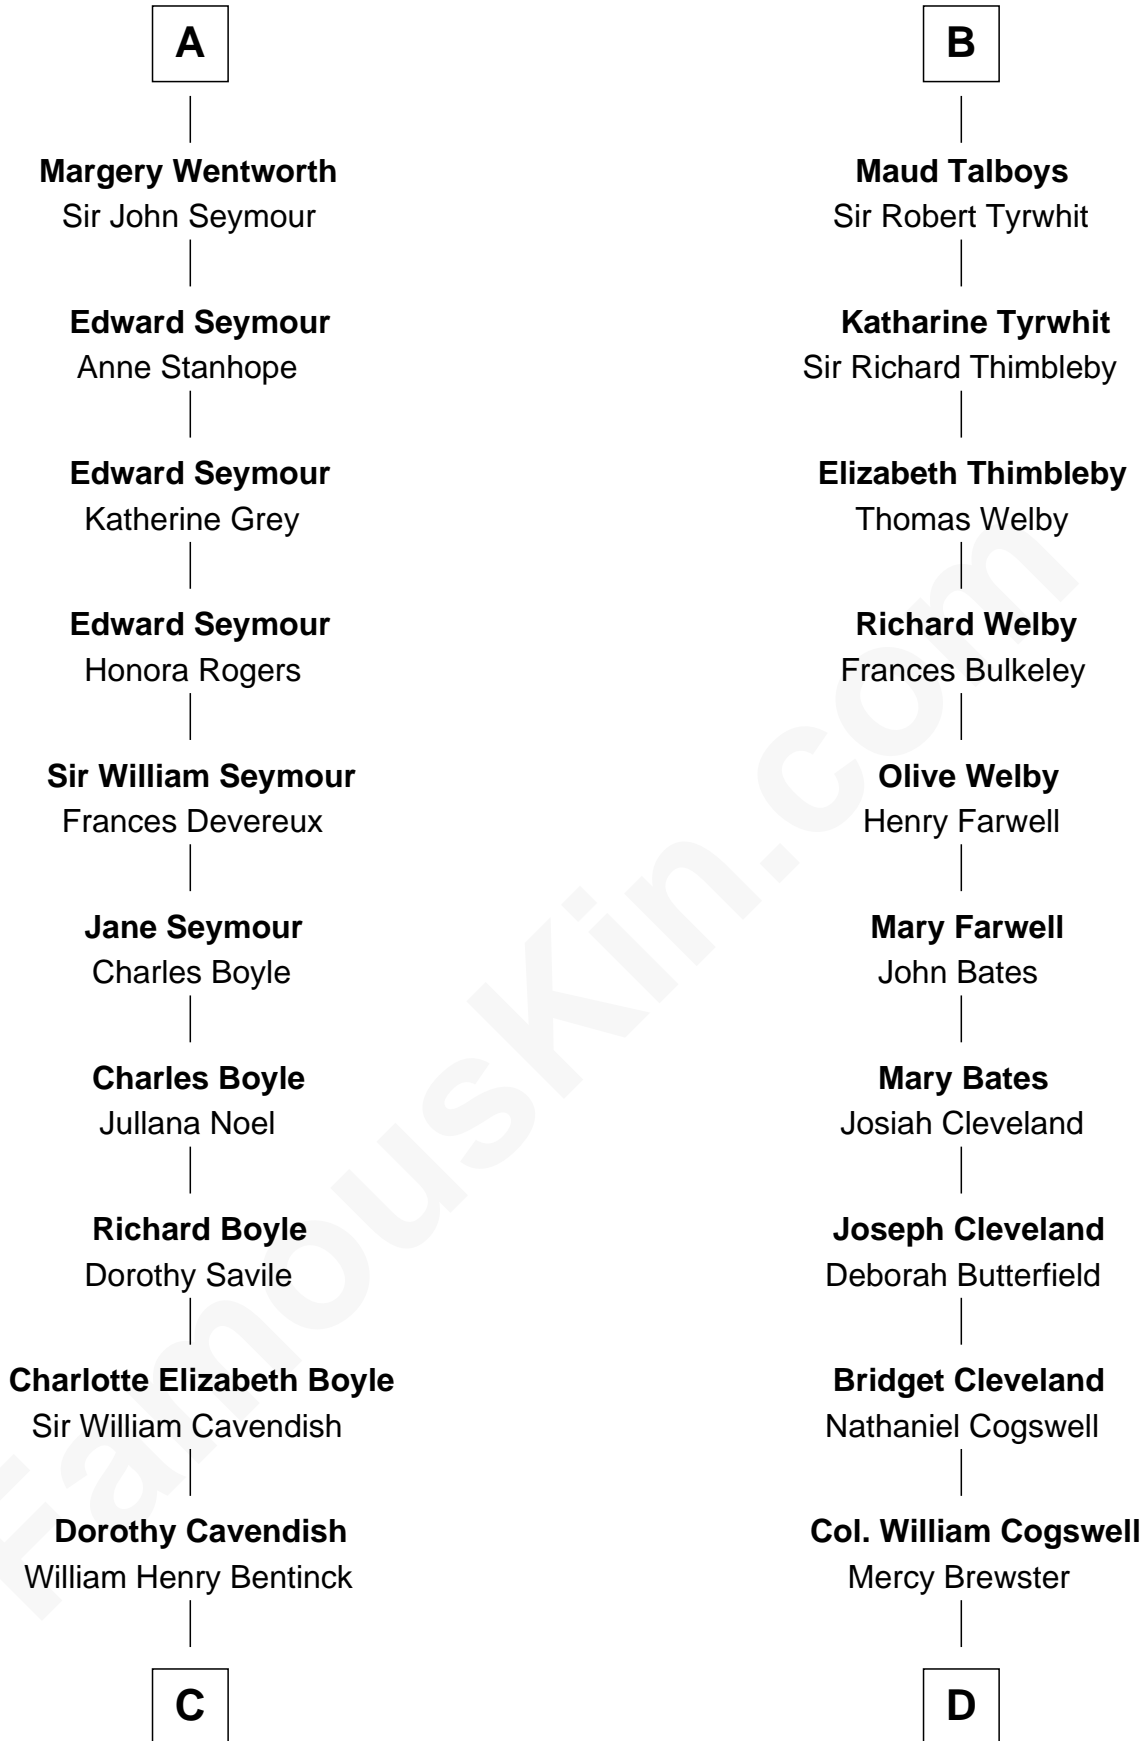

FamousKin.com Relationship Chart of

Queen Elizabeth II

Queen of the United Kingdom

21st cousin of

Thomas Pynchon

American Novelist

Sir Henry de Hastings

Joan de Cantilupe

Isabel de Valence

Elizabeth de Hastings

Sir Roger de Grey

Sir Reynold de Grey

Eleanor le Strange

Sir Reynold Grey

Margaret de Ros

Margaret Grey

Sir William Bonville

Elizabeth Bonville

William Talboys

Sir Robert Talboys

Elizabeth Heron

B

C

Charles Augustus Cavendish-Bentinck

Anne Wellesley

Rev. Charles William Cavendish-Bentinck

Caroline Louisa Burnaby

Cecilia Nina Cavendish-Bentinck

Claude George Bowes-Lyon

Elizabeth Bowes-Lyon

George VI, King of the United Kingdom

Queen Elizabeth II