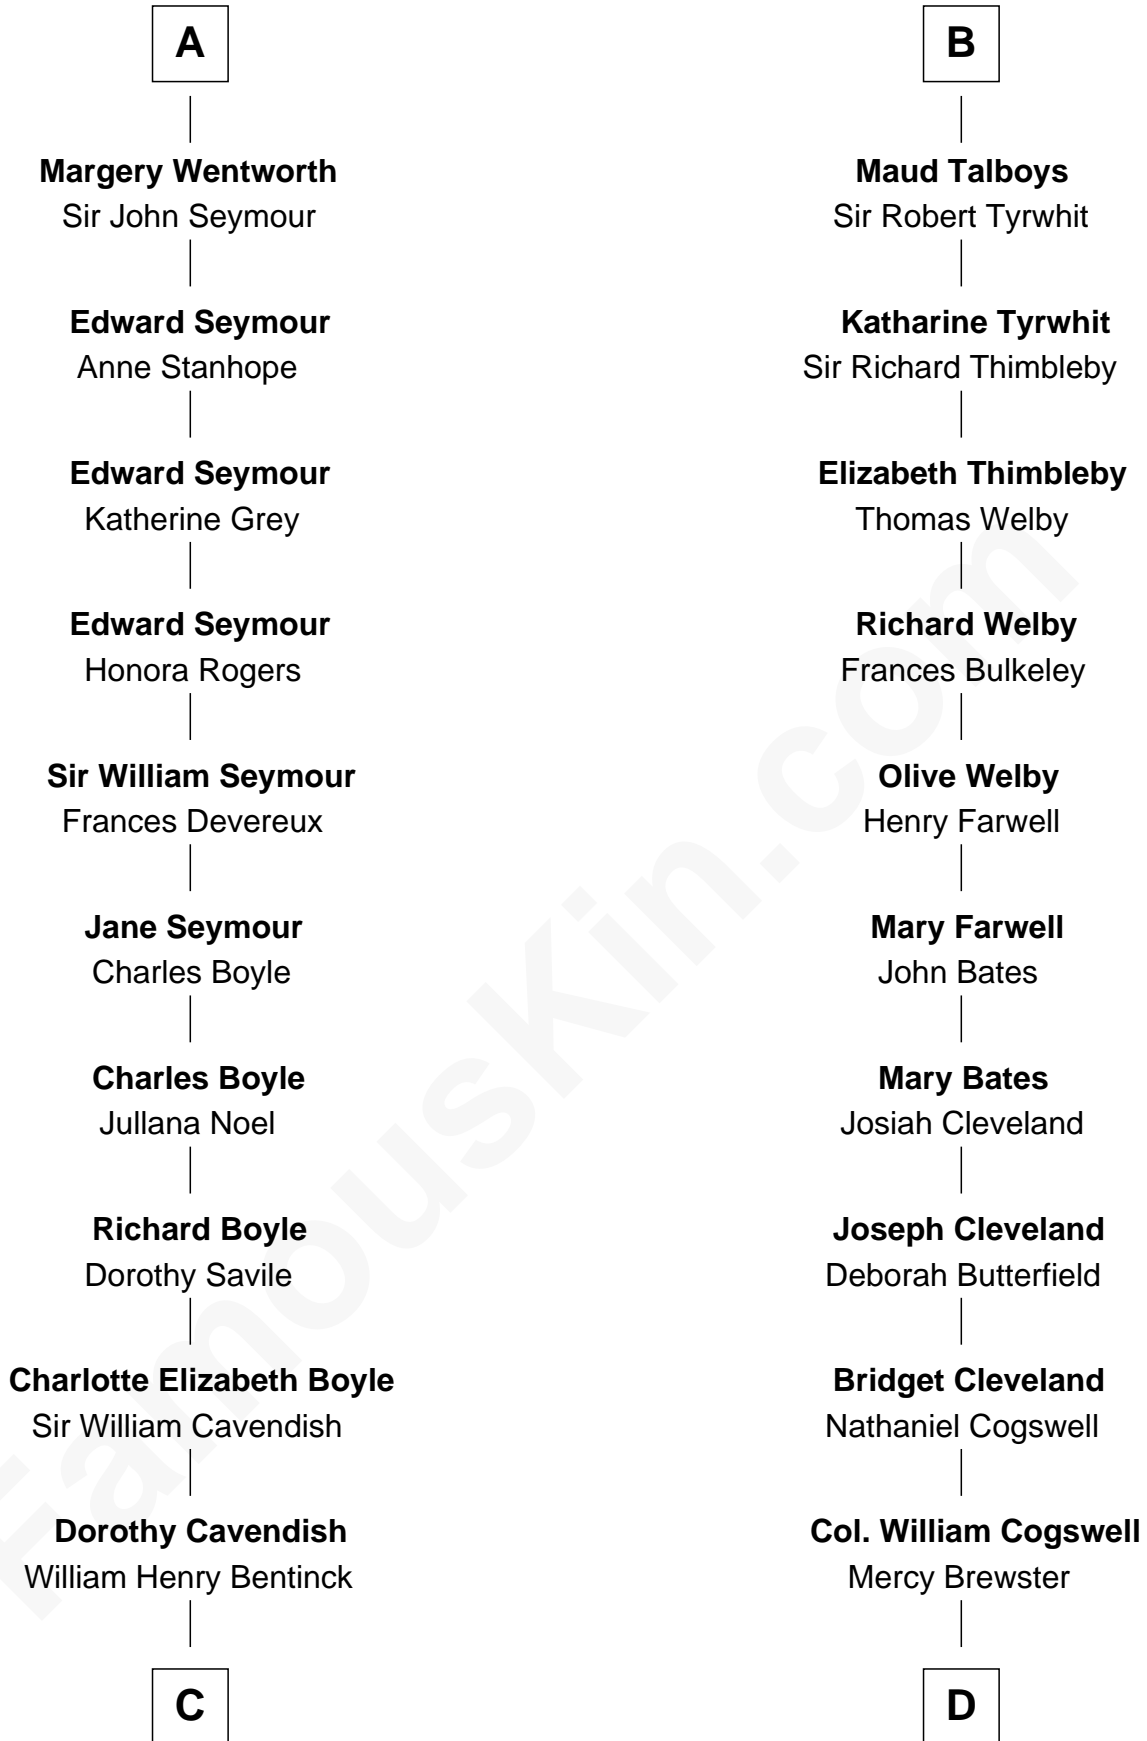

FamousKin.com Relationship Chart of

Queen Elizabeth II

Queen of the United Kingdom

21st cousin of

Thomas Pynchon

American Novelist

Sir William de Valence

Joan de Munchensi

Sir John de Hastings

Elizabeth de Hastings

Sir Roger de Grey

Sir Reynold de Grey

Eleanor le Strange

Sir Reynold Grey

Margaret de Ros

Margaret Grey

Sir William Bonville

Elizabeth Bonville

William Talboys

Sir Robert Talboys

Elizabeth Heron

B

C

Charles Augustus Cavendish-Bentinck

Anne Wellesley

Rev. Charles William Cavendish-Bentinck

Caroline Louisa Burnaby

Cecilia Nina Cavendish-Bentinck

Claude George Bowes-Lyon

Elizabeth Bowes-Lyon

George VI, King of the United Kingdom

Queen Elizabeth II