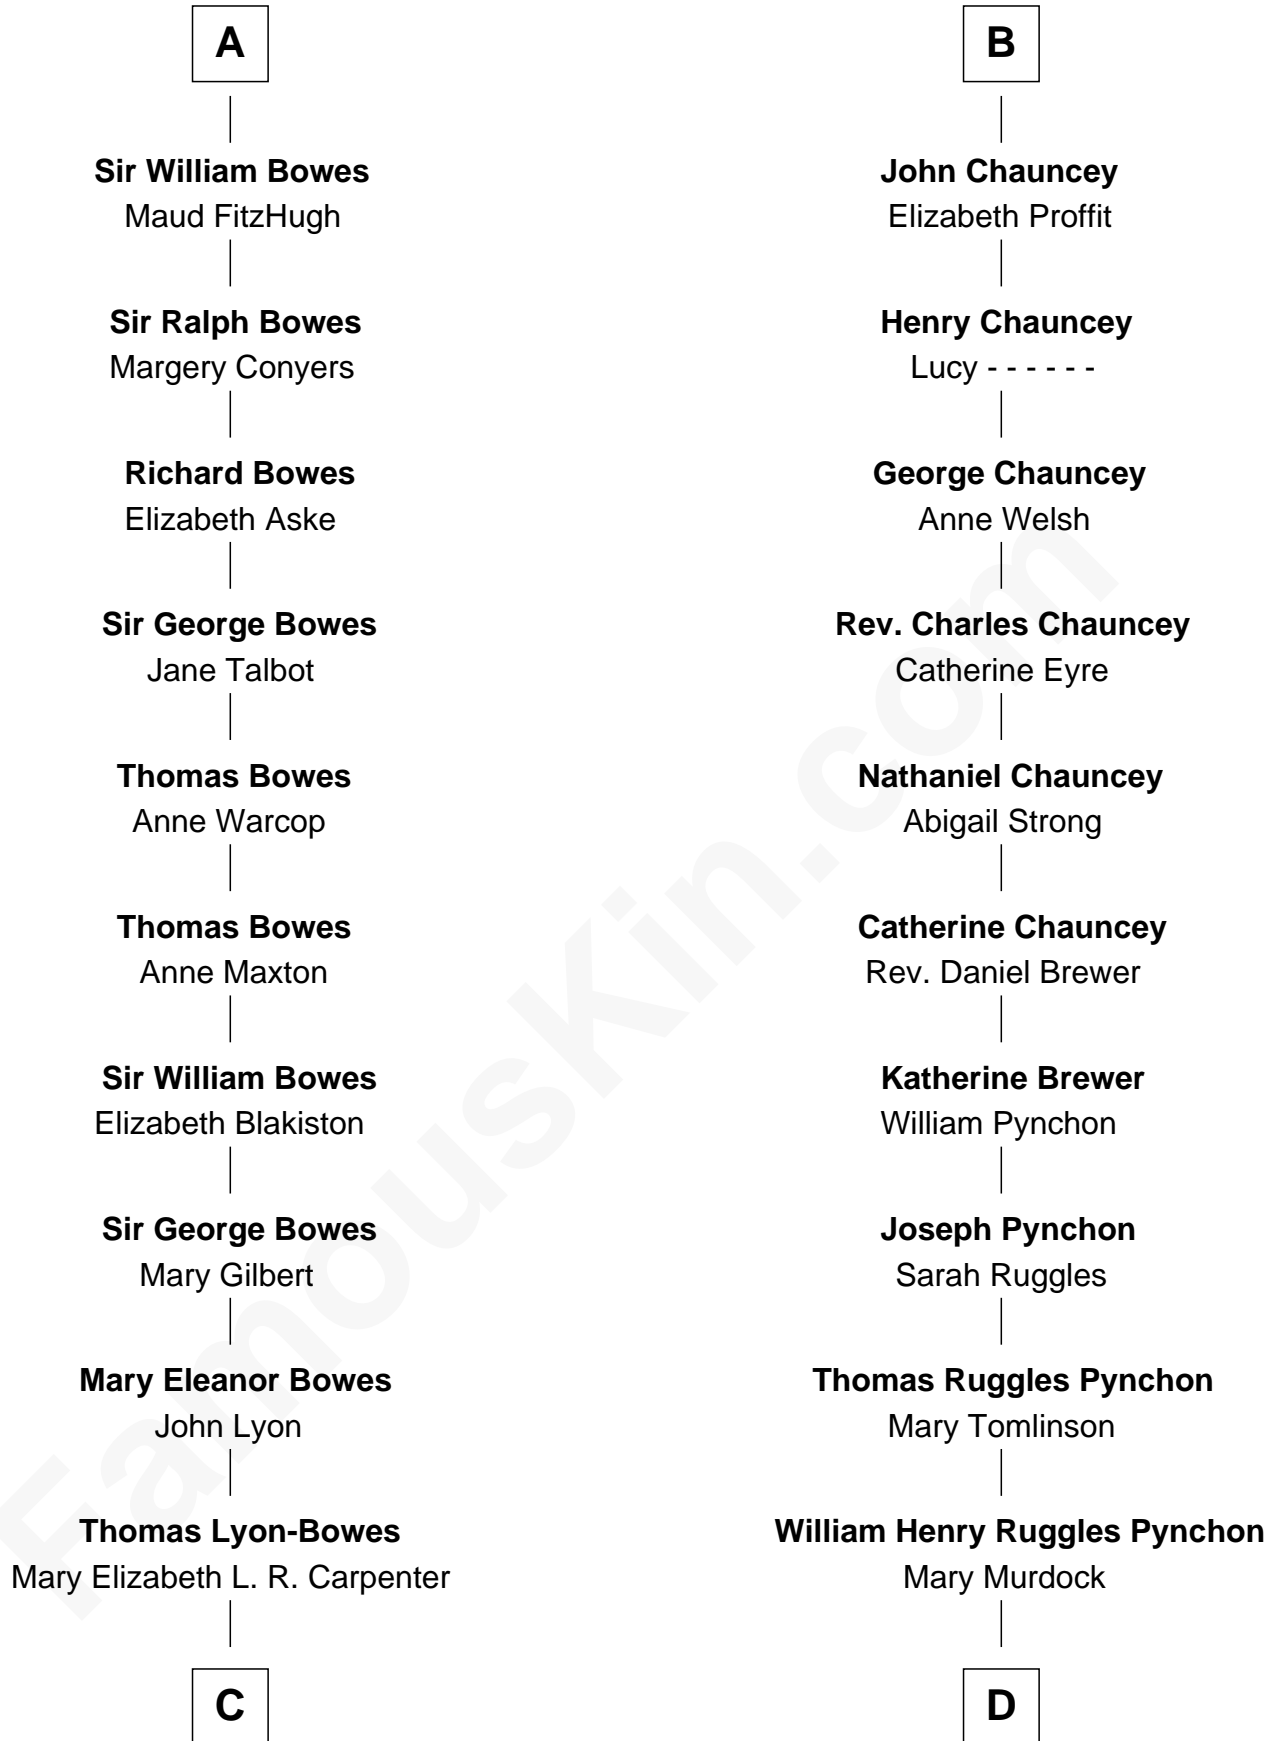

FamousKin.com Relationship Chart of

Queen Elizabeth II

Queen of the United Kingdom

20th cousin 1 time removed of

Thomas Pynchon

American Novelist

Hugh le Bigod

Maud Marshal

George VI, King of the United Kingdom

Queen Elizabeth II

Queen of the United Kingdom

D

William Lyon Pynchon

Annie Payne Cogswell

William Henry Chichele Pynchon

Carrie Susan Moyses