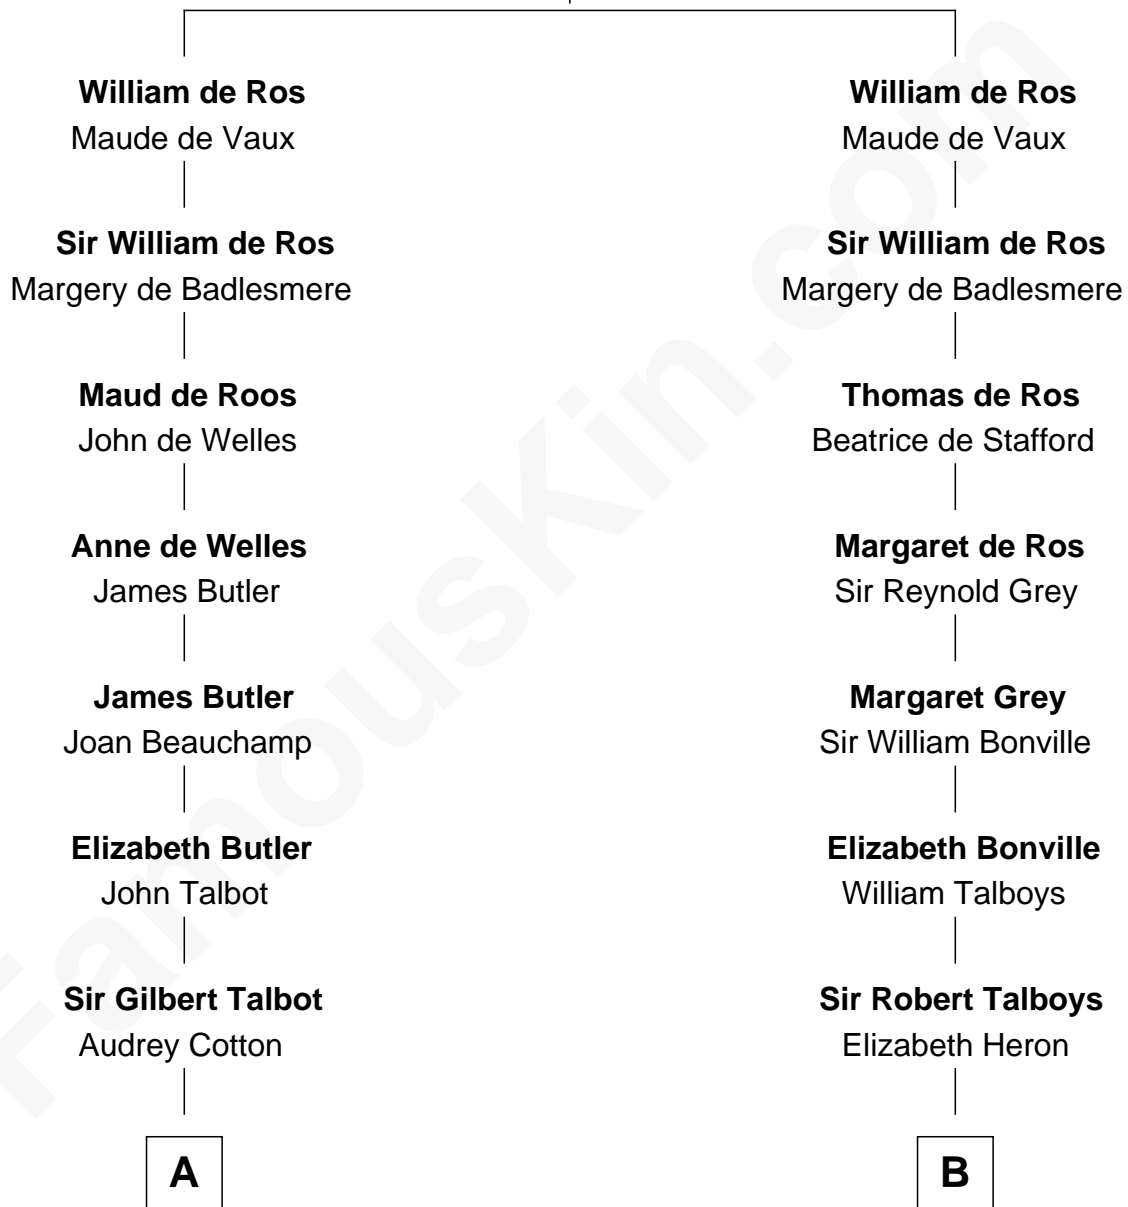

# FamousKin.com Relationship Chart of

**Queen Elizabeth II**

*Queen of the United Kingdom*

20th cousin 1 time removed of

**Thomas Pynchon**

*American Novelist*

**Sir Robert de Ros**

Isabel de Aubeney

**C**

**Claude Bowes-Lyon**  
Frances Dora Smith

**Claude George Bowes-Lyon**  
Cecilia Nina Cavendish-Bentinck

**Elizabeth Bowes-Lyon**  
George VI, King of the United Kingdom

**Queen Elizabeth II**  
*Queen of the United Kingdom*

**Thomas Pynchon**  
*Novelist*