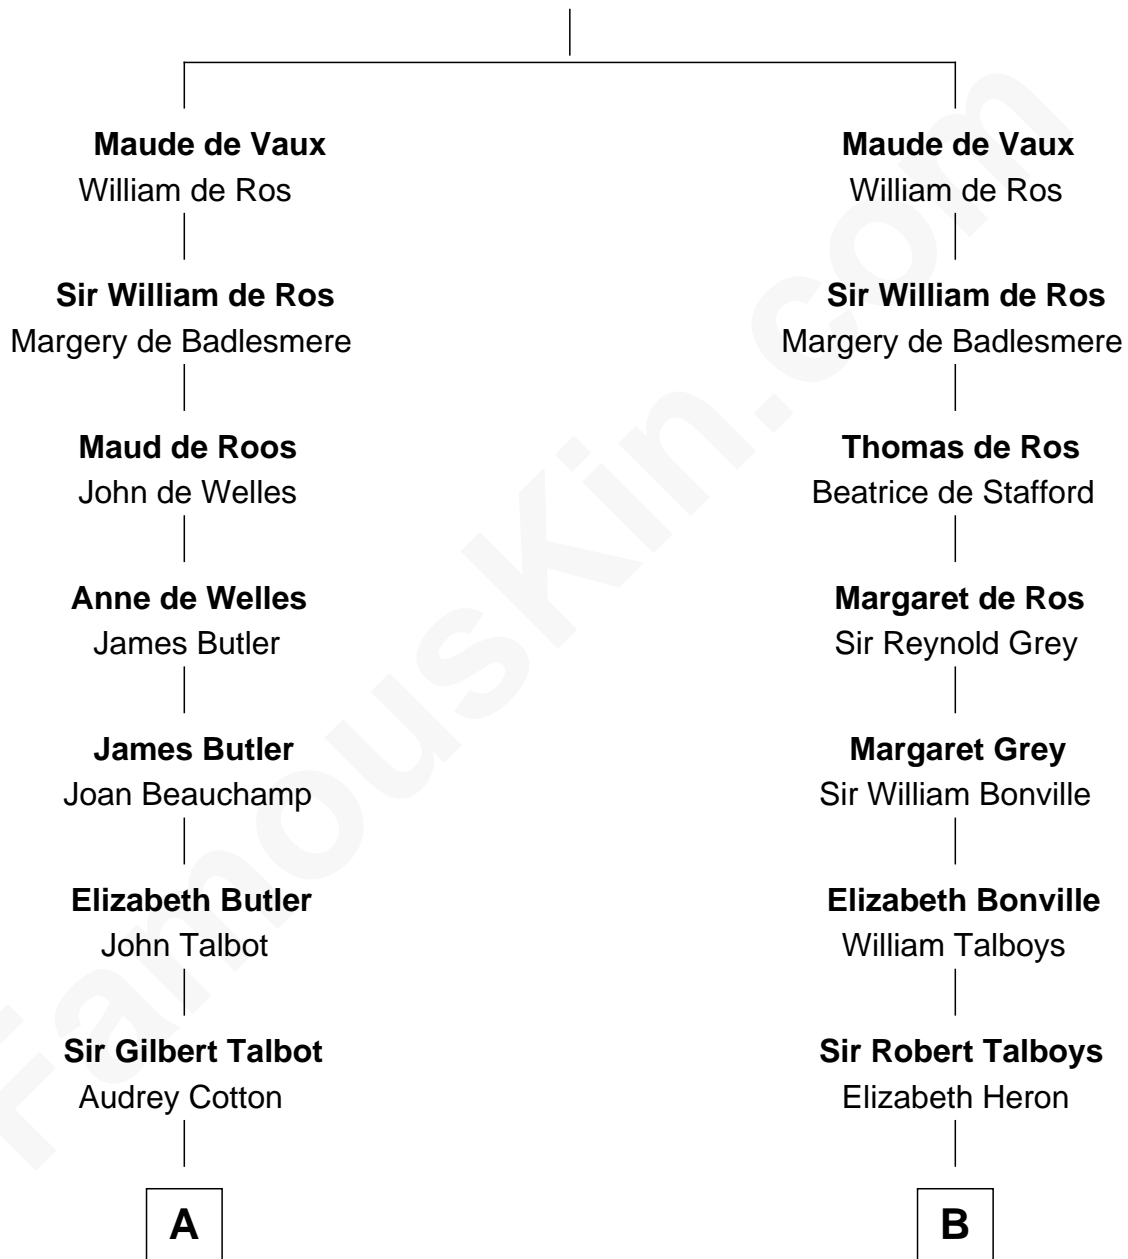

FamousKin.com Relationship Chart of

Queen Elizabeth II

Queen of the United Kingdom

20th cousin 1 time removed of

Thomas Pynchon

American Novelist

John de Vaux

C

Claude Bowes-Lyon

Frances Dora Smith

Claude George Bowes-Lyon

Cecilia Nina Cavendish-Bentinck

Elizabeth Bowes-Lyon

George VI, King of the United Kingdom

Queen Elizabeth II

Queen of the United Kingdom