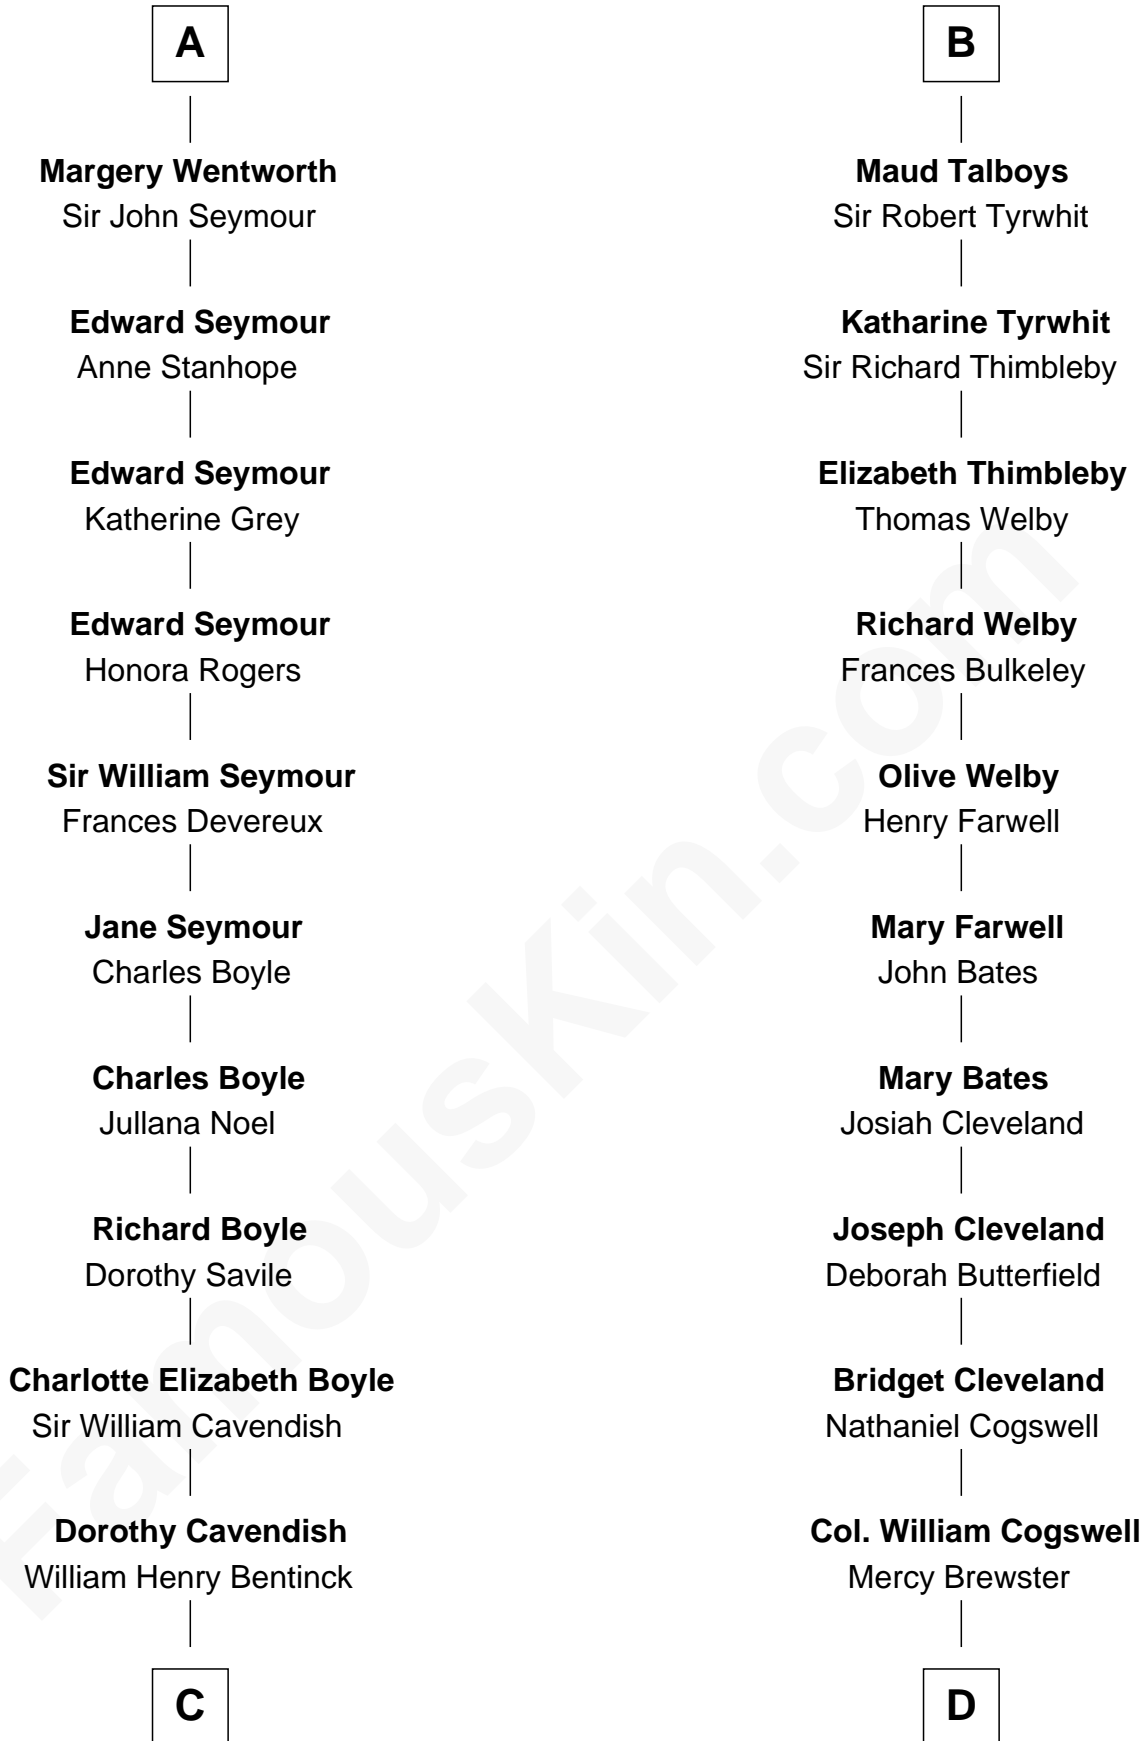

FamousKin.com Relationship Chart of

Queen Elizabeth II

Queen of the United Kingdom

21st cousin of

Thomas Pynchon

American Novelist

Sir John de Verdun

Eleanor de Bohun

George VI, King of the United Kingdom

Queen Elizabeth II

Queen of the United Kingdom

D

Dr. William Henry Cogswell

Lucretia Anne Payne

Annie Payne Cogswell

William Lyon Pynchon