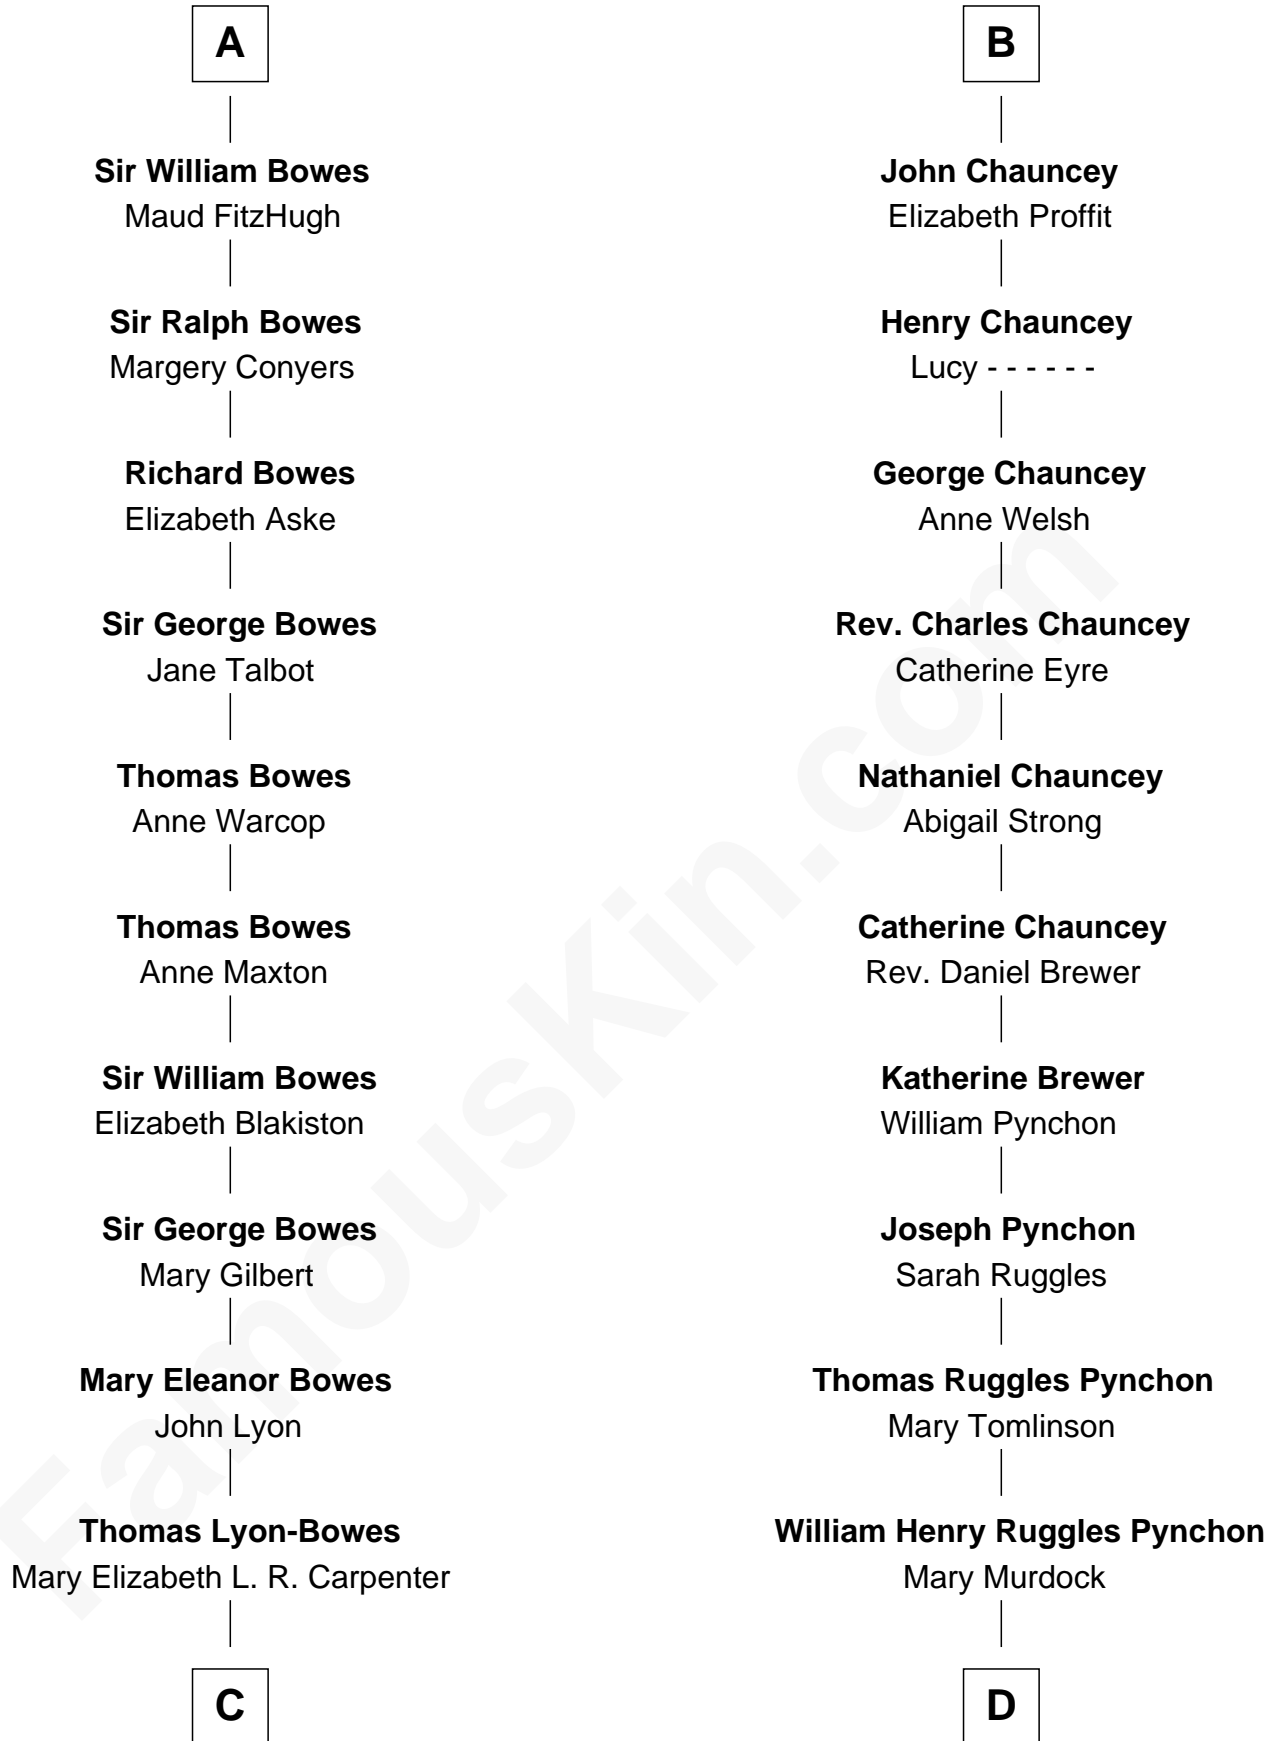

FamousKin.com Relationship Chart of

Queen Elizabeth II

Queen of the United Kingdom

20th cousin 1 time removed of

Thomas Pynchon

American Novelist

Sir William de Ferrers

Agnes of Chester

George VI, King of the United Kingdom

Queen Elizabeth II

Queen of the United Kingdom

D

William Lyon Pynchon

Annie Payne Cogswell

William Henry Chichele Pynchon

Carrie Susan Moyses