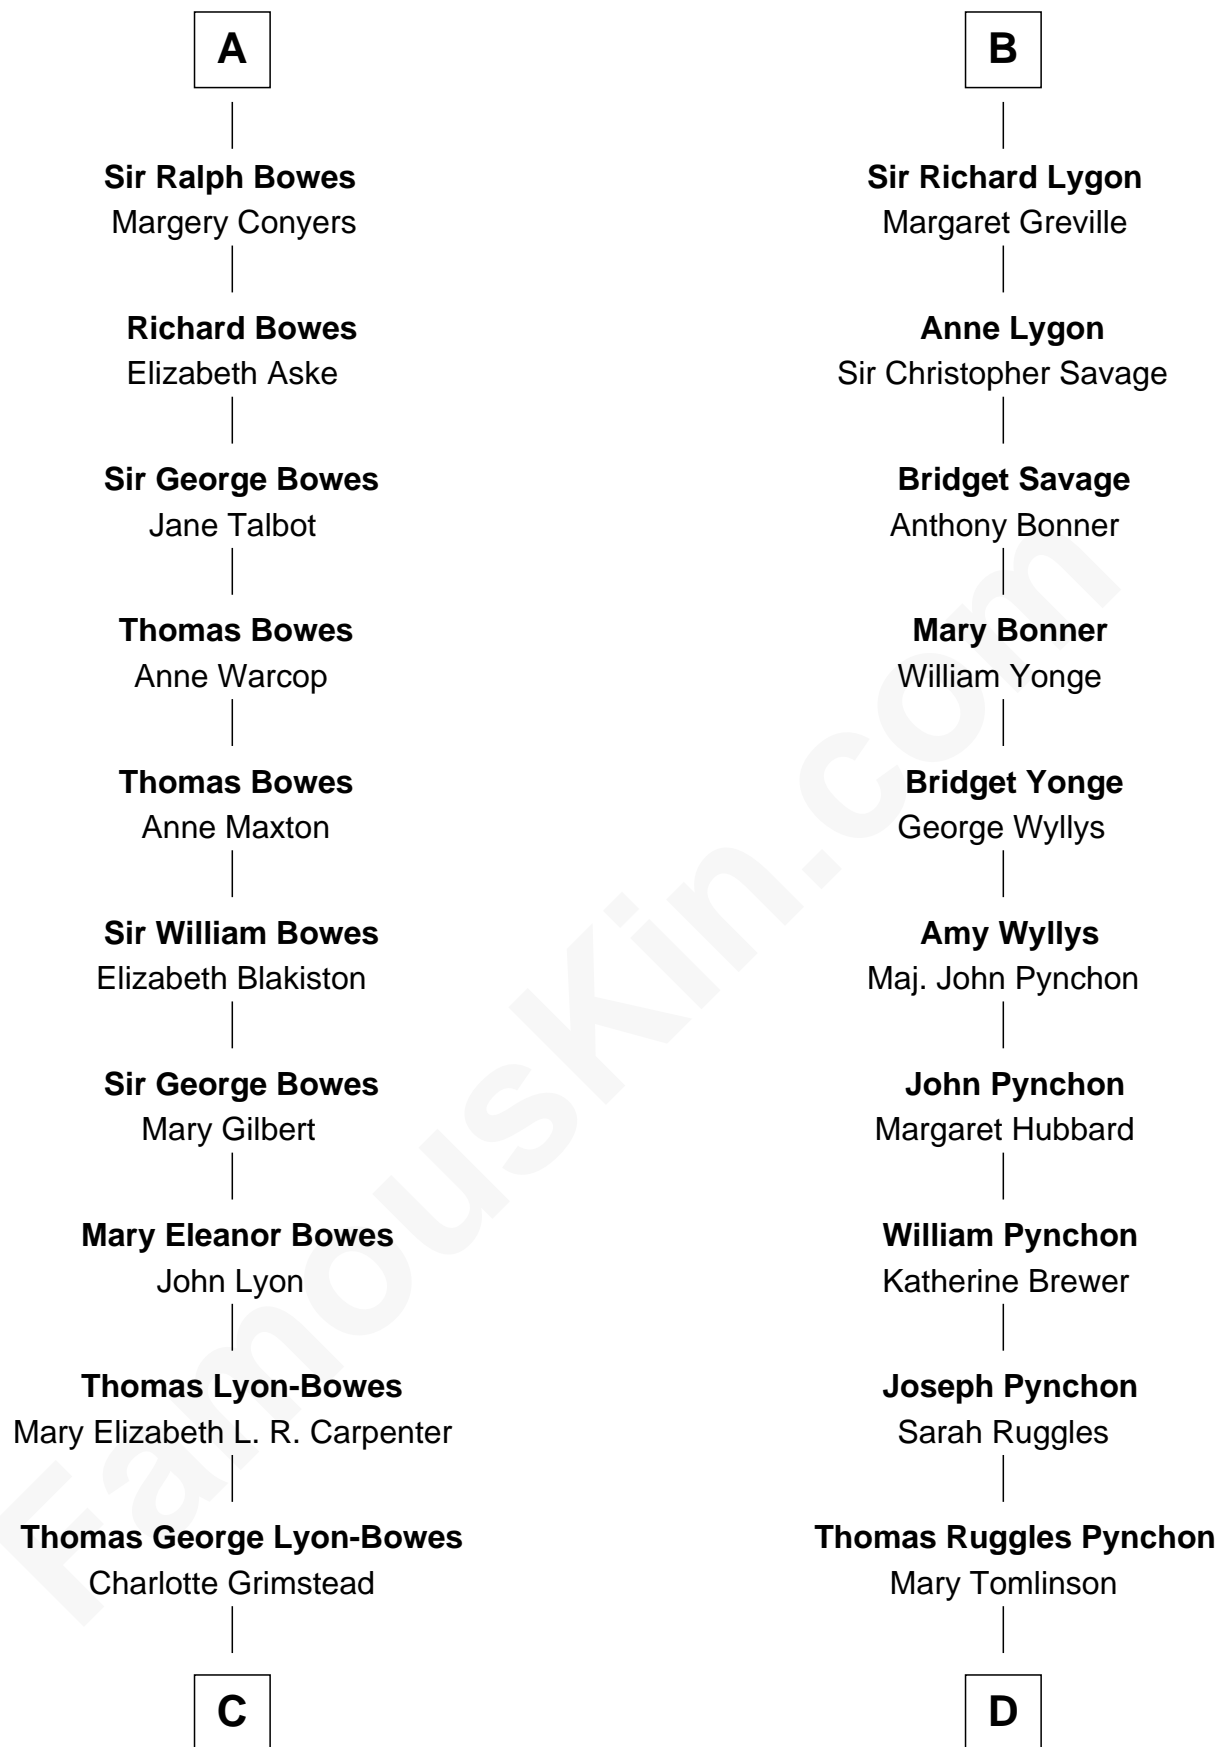

FamousKin.com Relationship Chart of

Queen Elizabeth II

Queen of the United Kingdom

20th cousin 1 time removed of

Thomas Pynchon

American Novelist

C

Claude Bowes-Lyon
Frances Dora Smith

Claude George Bowes-Lyon
Cecilia Nina Cavendish-Bentinck

Elizabeth Bowes-Lyon
George VI, King of the United Kingdom

Queen Elizabeth II
Queen of the United Kingdom

D

William Henry Ruggles Pynchon
Mary Murdock

William Lyon Pynchon
Annie Payne Cogswell

William Henry Chichele Pynchon
Carrie Susan Moyses

Thomas Ruggles Pynchon
Catherine Frances Bennett

Thomas Pynchon
Novelist