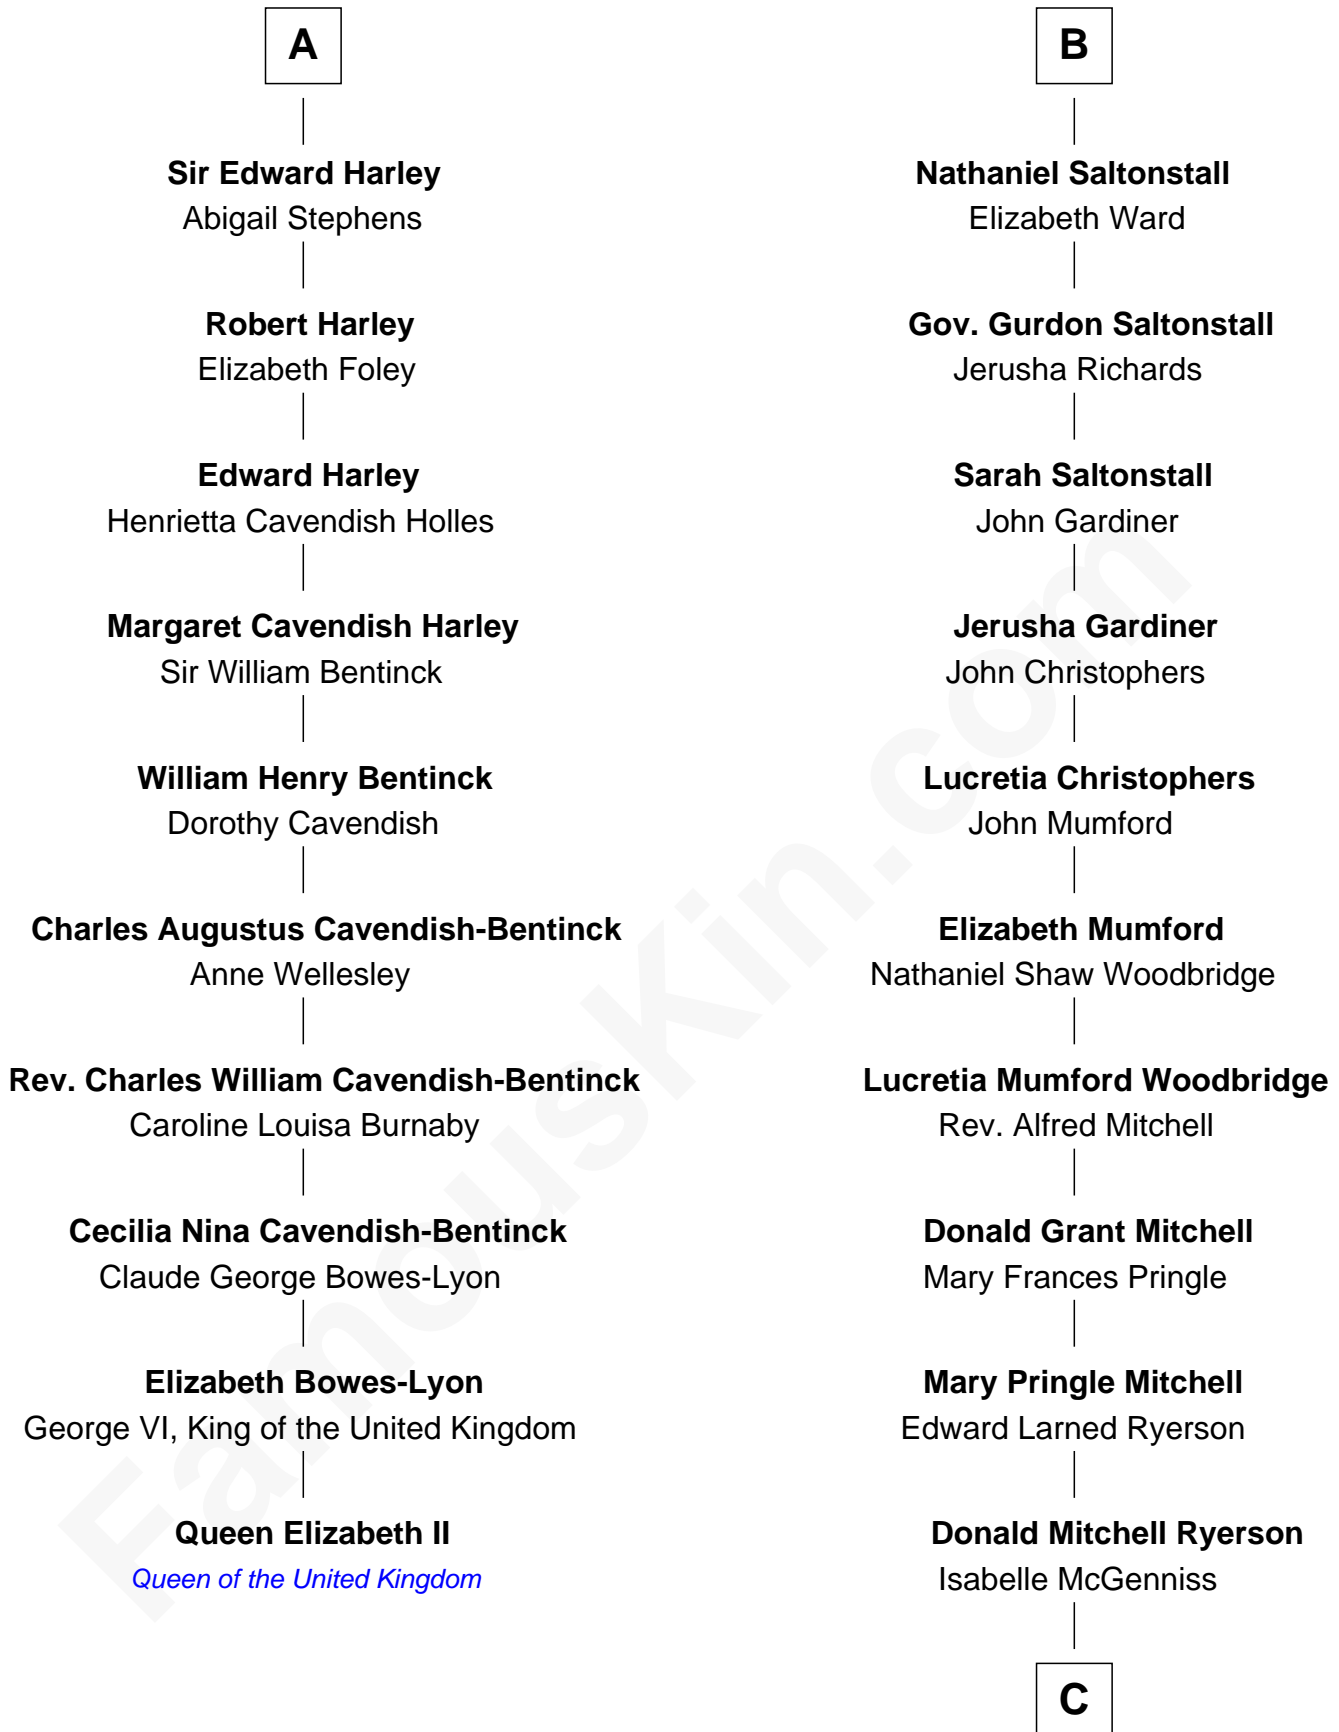

**FamousKin.com**  
**Relationship Chart of**  
**Queen Elizabeth II**  
*Queen of the United Kingdom*

16th cousin 3 times removed of

**Paget Brewster**  
*TV Actress*

**Sir John Bouchier**  
 Margaret Berners

**C**

**Joan Ryerson**

George Washington Wales Brewster

**Galen Brewster**

Hathaway Tew

**Paget Brewster**

*TV Actress*

FamousKin.com