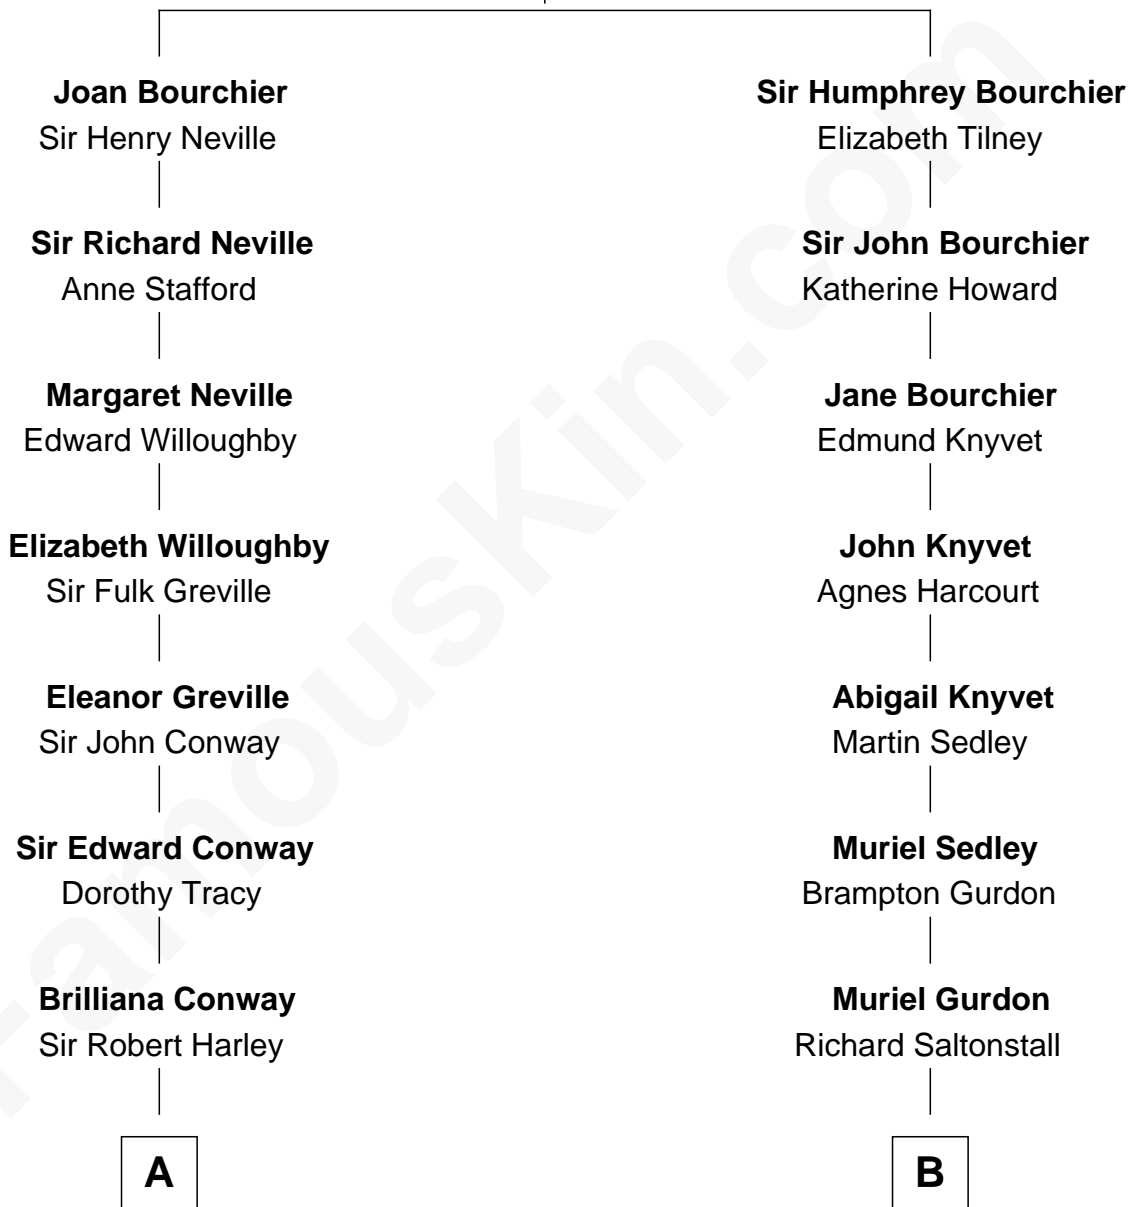

**FamousKin.com**  
**Relationship Chart of**  
**Queen Elizabeth II**  
*Queen of the United Kingdom*

16th cousin 3 times removed of

**Paget Brewster**  
*TV Actress*

**Sir John Bouchier**  
 Margaret Berners

**C**

**Joan Ryerson**

George Washington Wales Brewster

**Galen Brewster**

Hathaway Tew

**Paget Brewster**

*TV Actress*

FamousKin.com