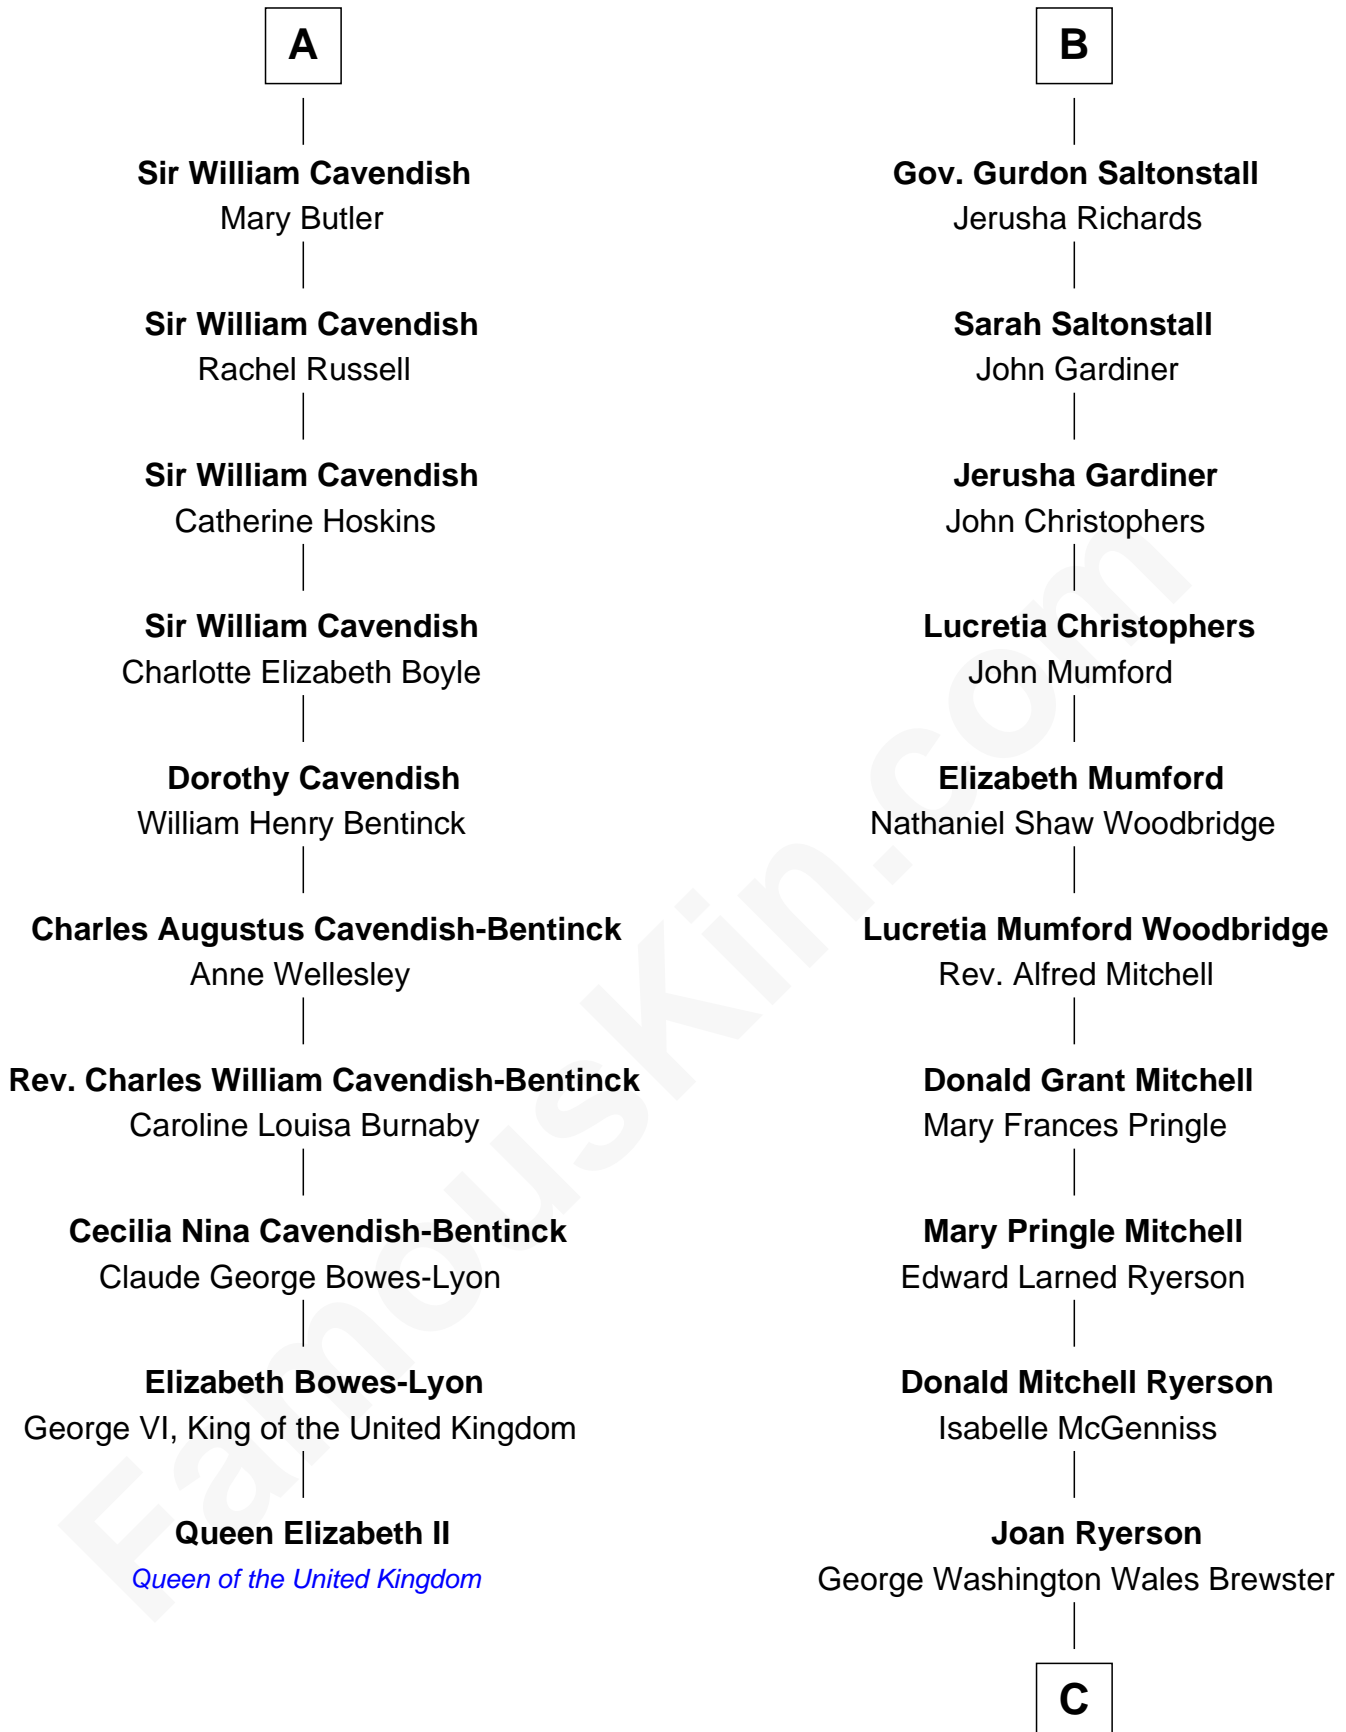

# FamousKin.com Relationship Chart of

**Queen Elizabeth II**

*Queen of the United Kingdom*

16th cousin 2 times removed of

**Paget Brewster**

*TV Actress*

**Sir John Howard**

*with wife*  
*Katherine Moleyns*

**Katherine Howard**

Sir John Bouchier

**Jane Bouchier**

Edmund Knyvet

**John Knyvet**

Agnes Harcourt

**Abigail Knyvet**

Martin Sedley

**Muriel Sedley**

Brampton Gurdon

**Muriel Gurdon**

Richard Saltonstall

**Nathaniel Saltonstall**

Elizabeth Ward

**B**

**C**

**Galen Brewster**  
Hathaway Tew

**Paget Brewster**  
*TV Actress*

FamousKin.com