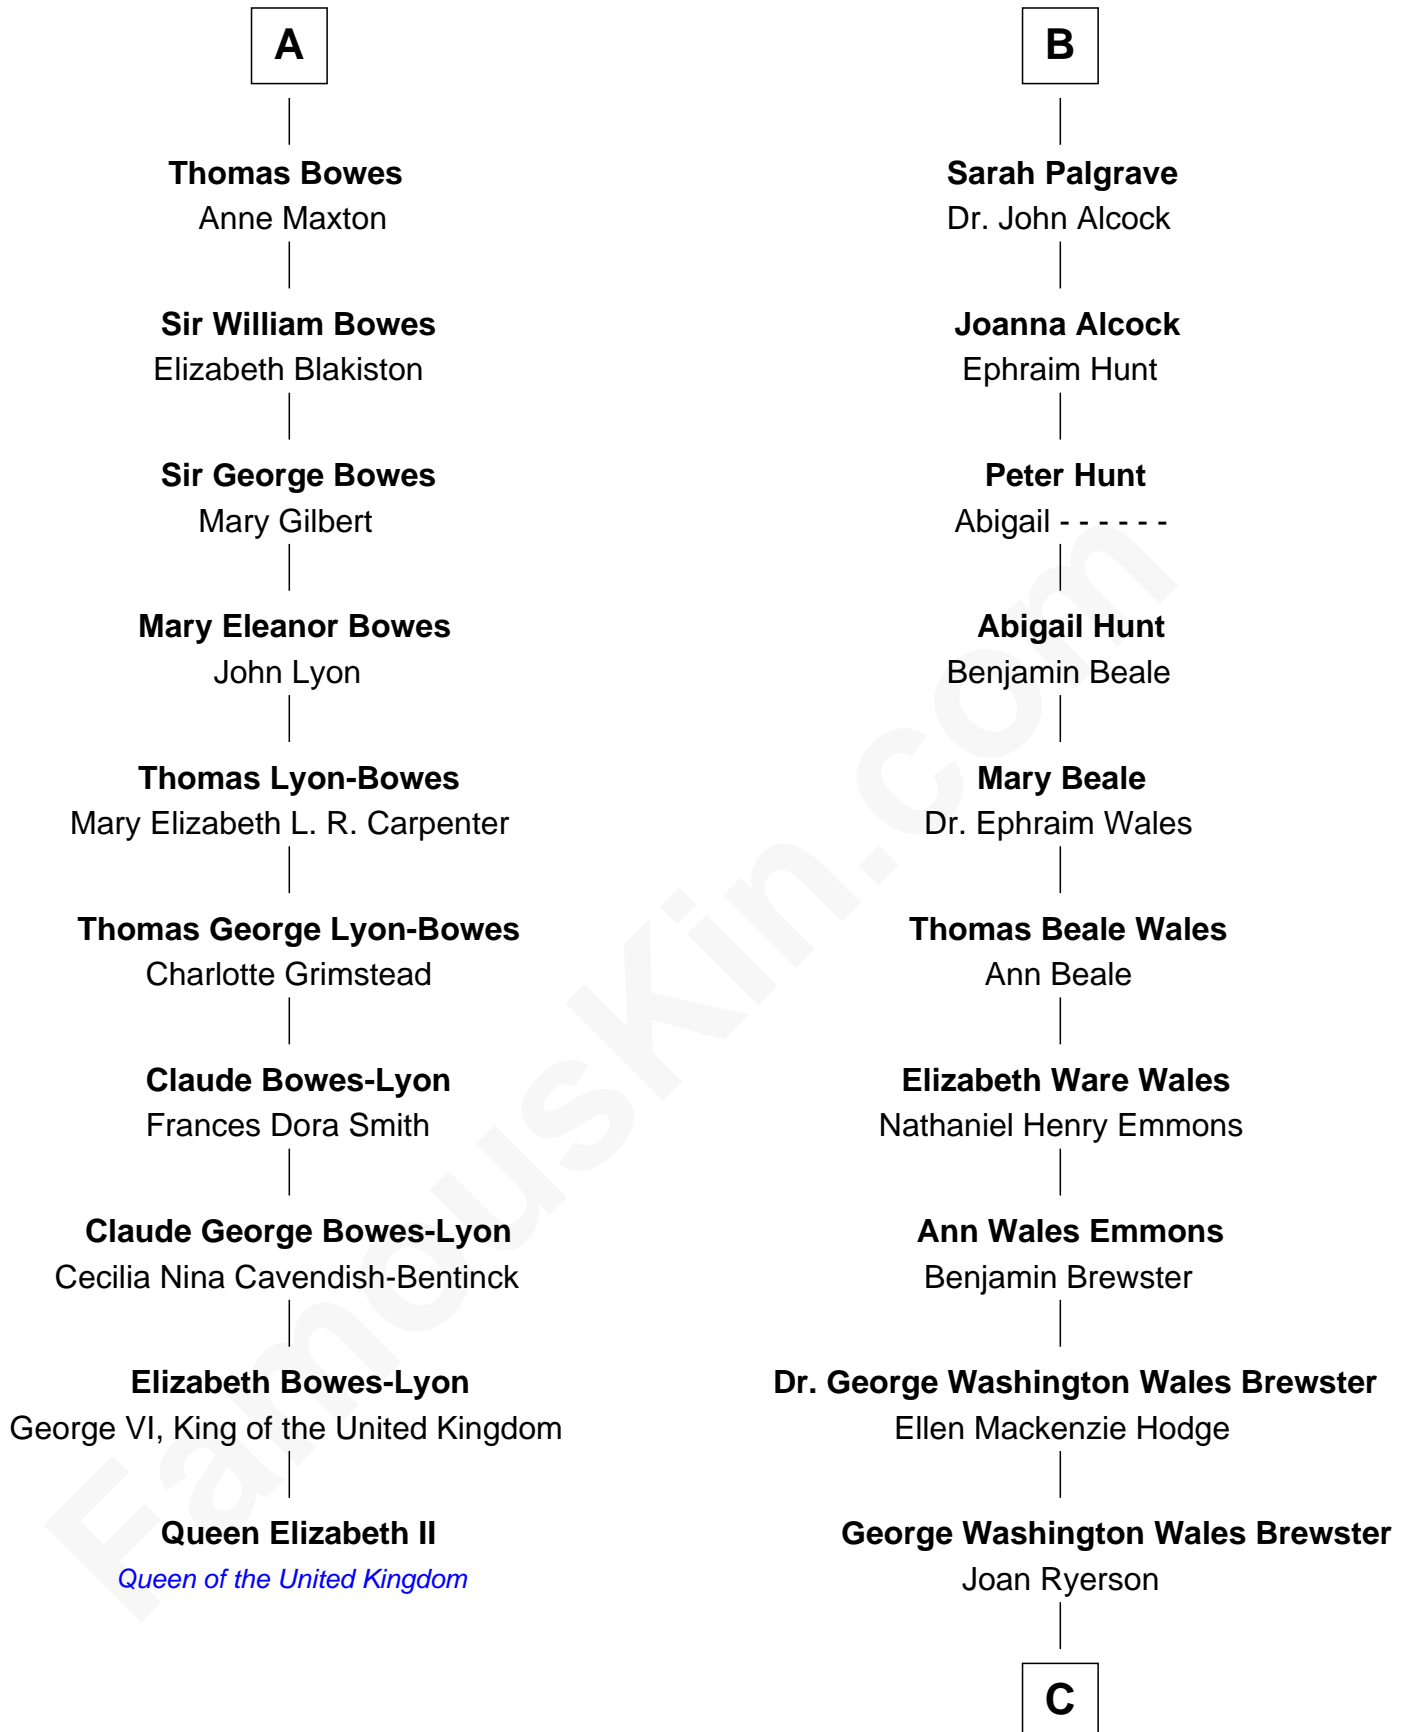

FamousKin.com Relationship Chart of

Queen Elizabeth II

Queen of the United Kingdom

16th cousin 2 times removed of

Paget Brewster

TV Actress

Sir Robert Goushill

Elizabeth Fitzalan

C

Galen Brewster
Hathaway Tew

Paget Brewster
TV Actress

FamousKin.com