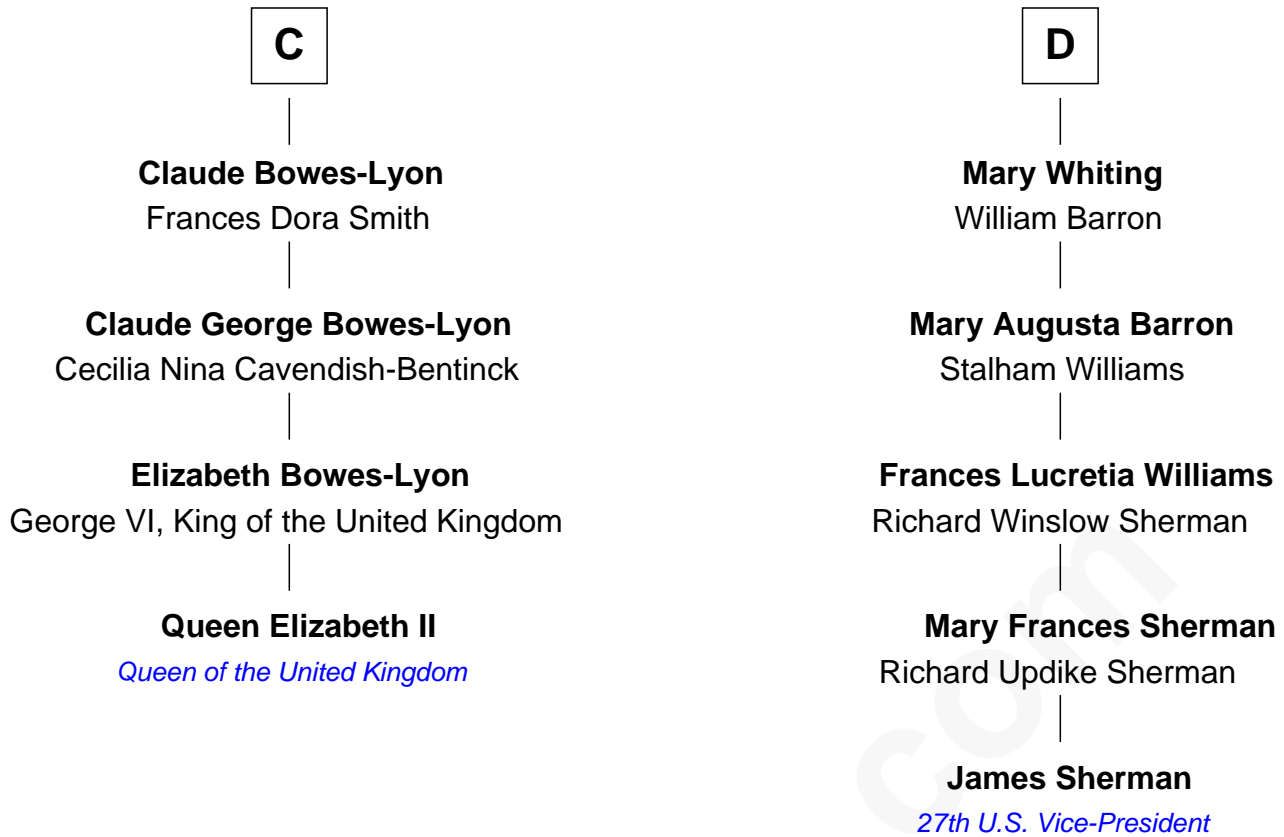

# FamousKin.com Relationship Chart of

**Queen Elizabeth II**

*Queen of the United Kingdom*

20th cousin 1 time removed of

**James Sherman**

*27th U.S. Vice-President*

**Sir William de Fiennes**

Blanche de Brienne

Elizabeth II photo by [Eric Draper](#)