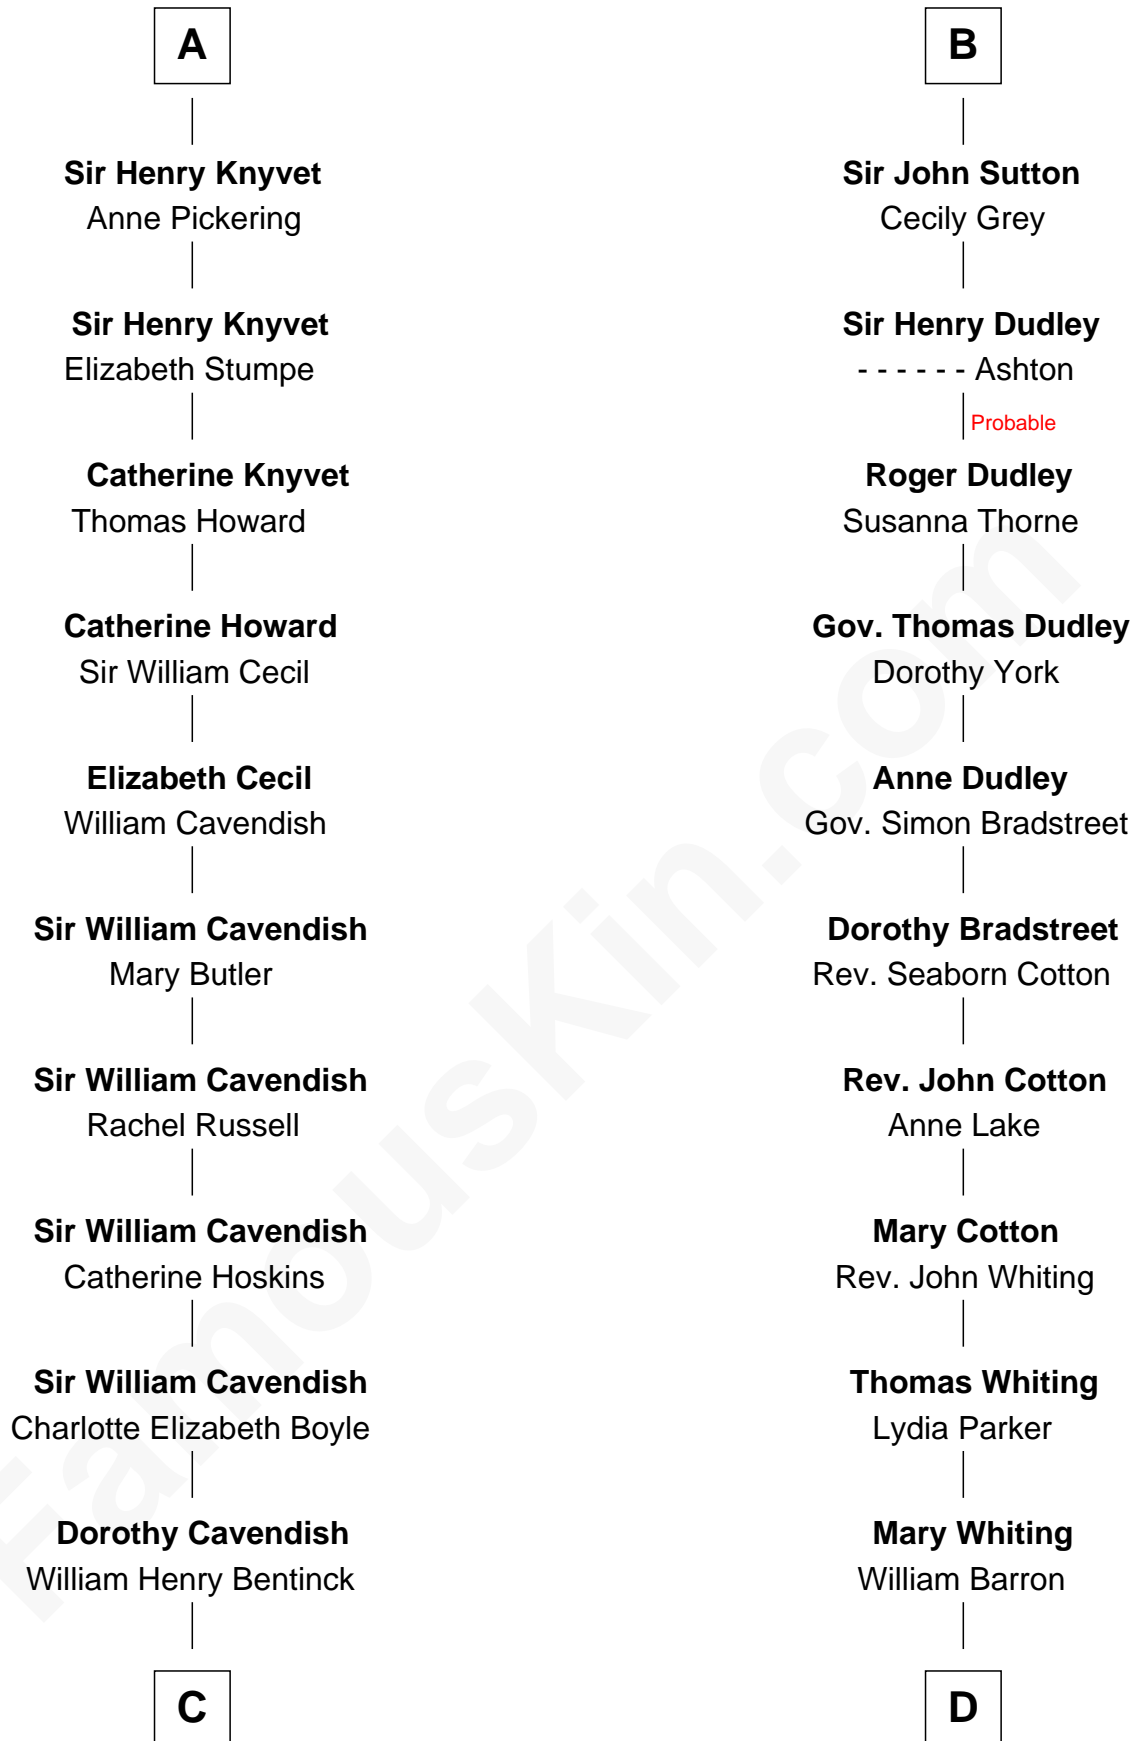

FamousKin.com Relationship Chart of

Queen Elizabeth II

Queen of the United Kingdom

20th cousin 1 time removed of

James Sherman

27th U.S. Vice-President

Sir Robert de Holland

Elizabeth Samlesbury

Alice Grey

Sir William Knyvet

Sir Edmund Knyvet

Eleanor Tyrrel

Sir Thomas Knyvet

Muriel Howard

A

Sir Robert de Holland

Maude la Zouche

Thomas Holand

Joan Plantagenet

Sir Thomas de Holand

Alice Fitzalan

Eleanor Holand

Edward Cherleton

Joyce Cherleton

Sir John Tiptoft

Joyce Tiptoft

Sir Edmund Sutton

Sir Edward Sutton

Cecily Willoughby

B

C

Charles Augustus Cavendish-Bentinck