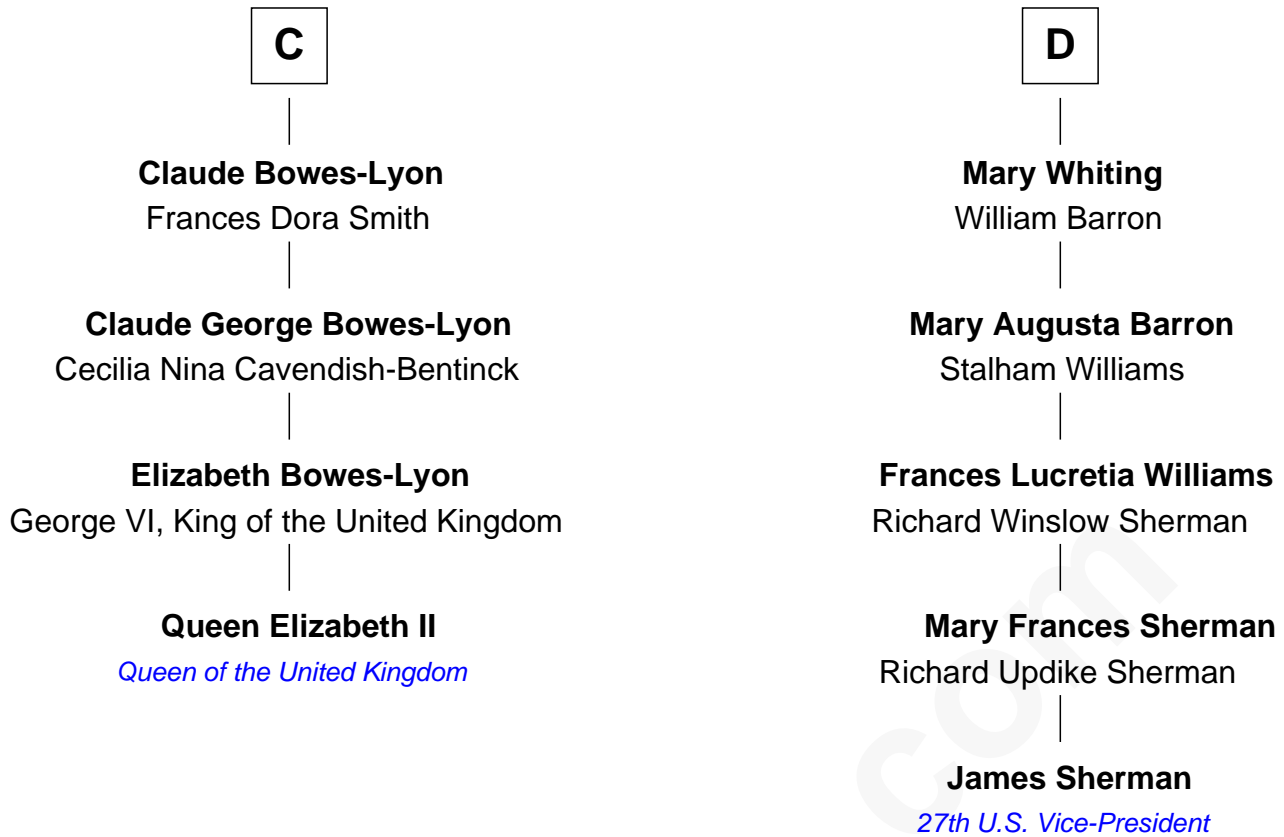

FamousKin.com Relationship Chart of

Queen Elizabeth II

Queen of the United Kingdom

20th cousin 1 time removed of

James Sherman

27th U.S. Vice-President

Thomas de Clare
Juliana FitzMaurice

Margaret de Clare
Bartholomew de Badlesmere

Margery de Badlesmere
Sir William de Ros

Maud de Roos
John de Welles

Anne de Welles
James Butler

James Butler
Joan Beauchamp

Elizabeth Butler
John Talbot

Sir Gilbert Talbot
Audrey Cotton

A

Margaret de Clare
Bartholomew de Badlesmere

Margery de Badlesmere
Sir William de Ros

Thomas de Ros
Beatrice de Stafford

Margaret de Ros
Sir Reynold Grey

Margaret Grey
Sir William Bonville

William Bonville
Elizabeth Harington

William Bonville
Katherine Neville

B

Elizabeth II photo by [Eric Draper](#)