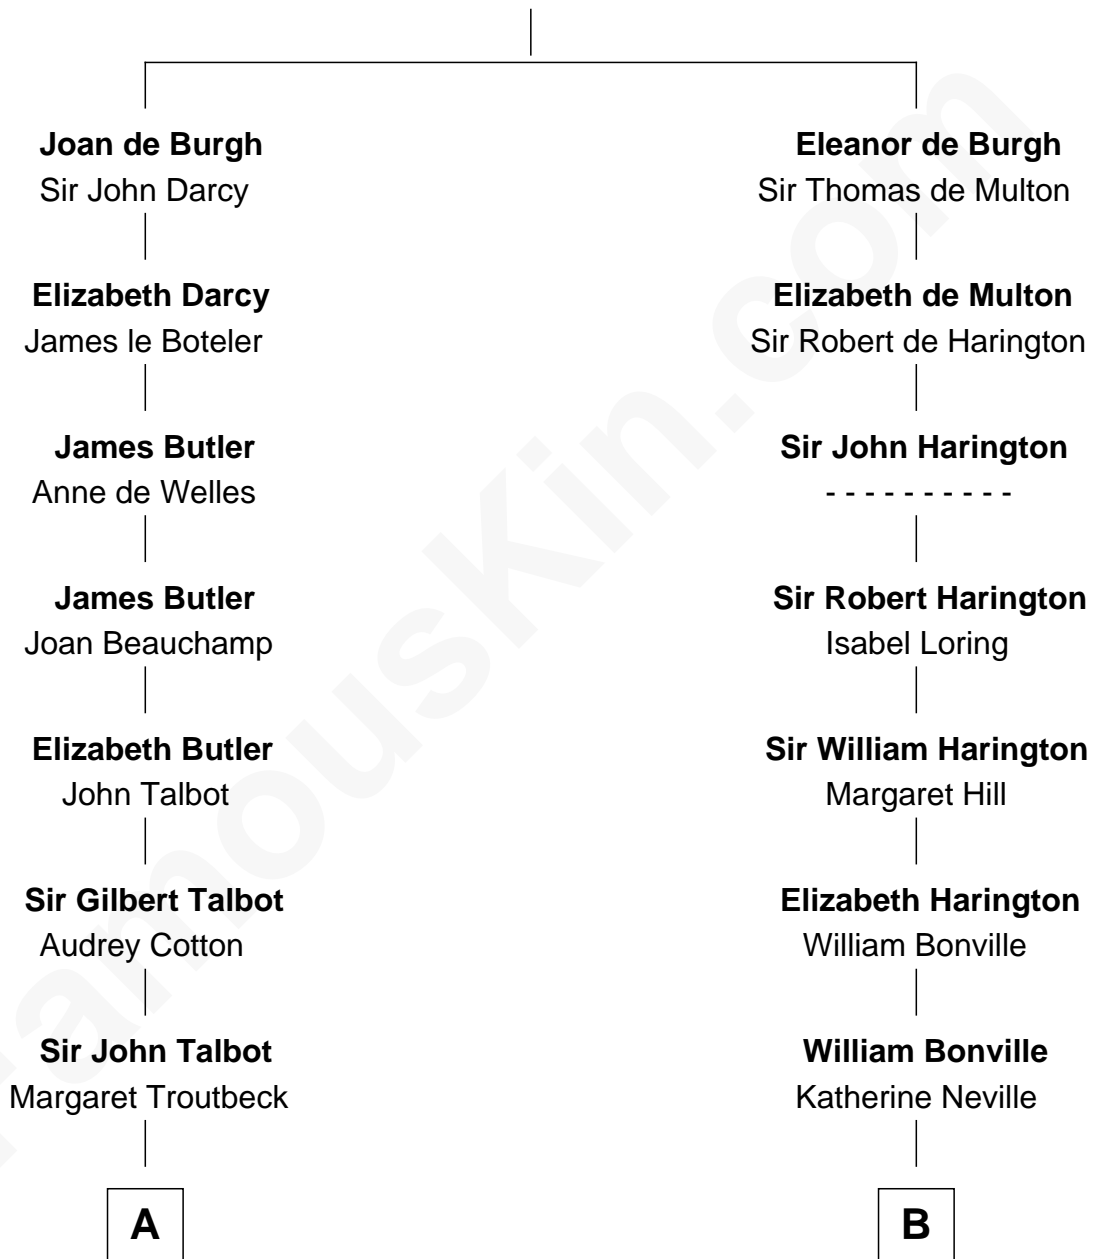

FamousKin.com Relationship Chart of

Queen Elizabeth II

Queen of the United Kingdom

19th cousin 2 times removed of

James Sherman

27th U.S. Vice-President

Sir Richard de Burgh

Margaret - - - - -

C

Claude George Bowes-Lyon
Cecilia Nina Cavendish-Bentinck

Elizabeth Bowes-Lyon
George VI, King of the United Kingdom

Queen Elizabeth II
Queen of the United Kingdom

D

Mary Whiting
William Barron

Mary Augusta Barron
Stalham Williams