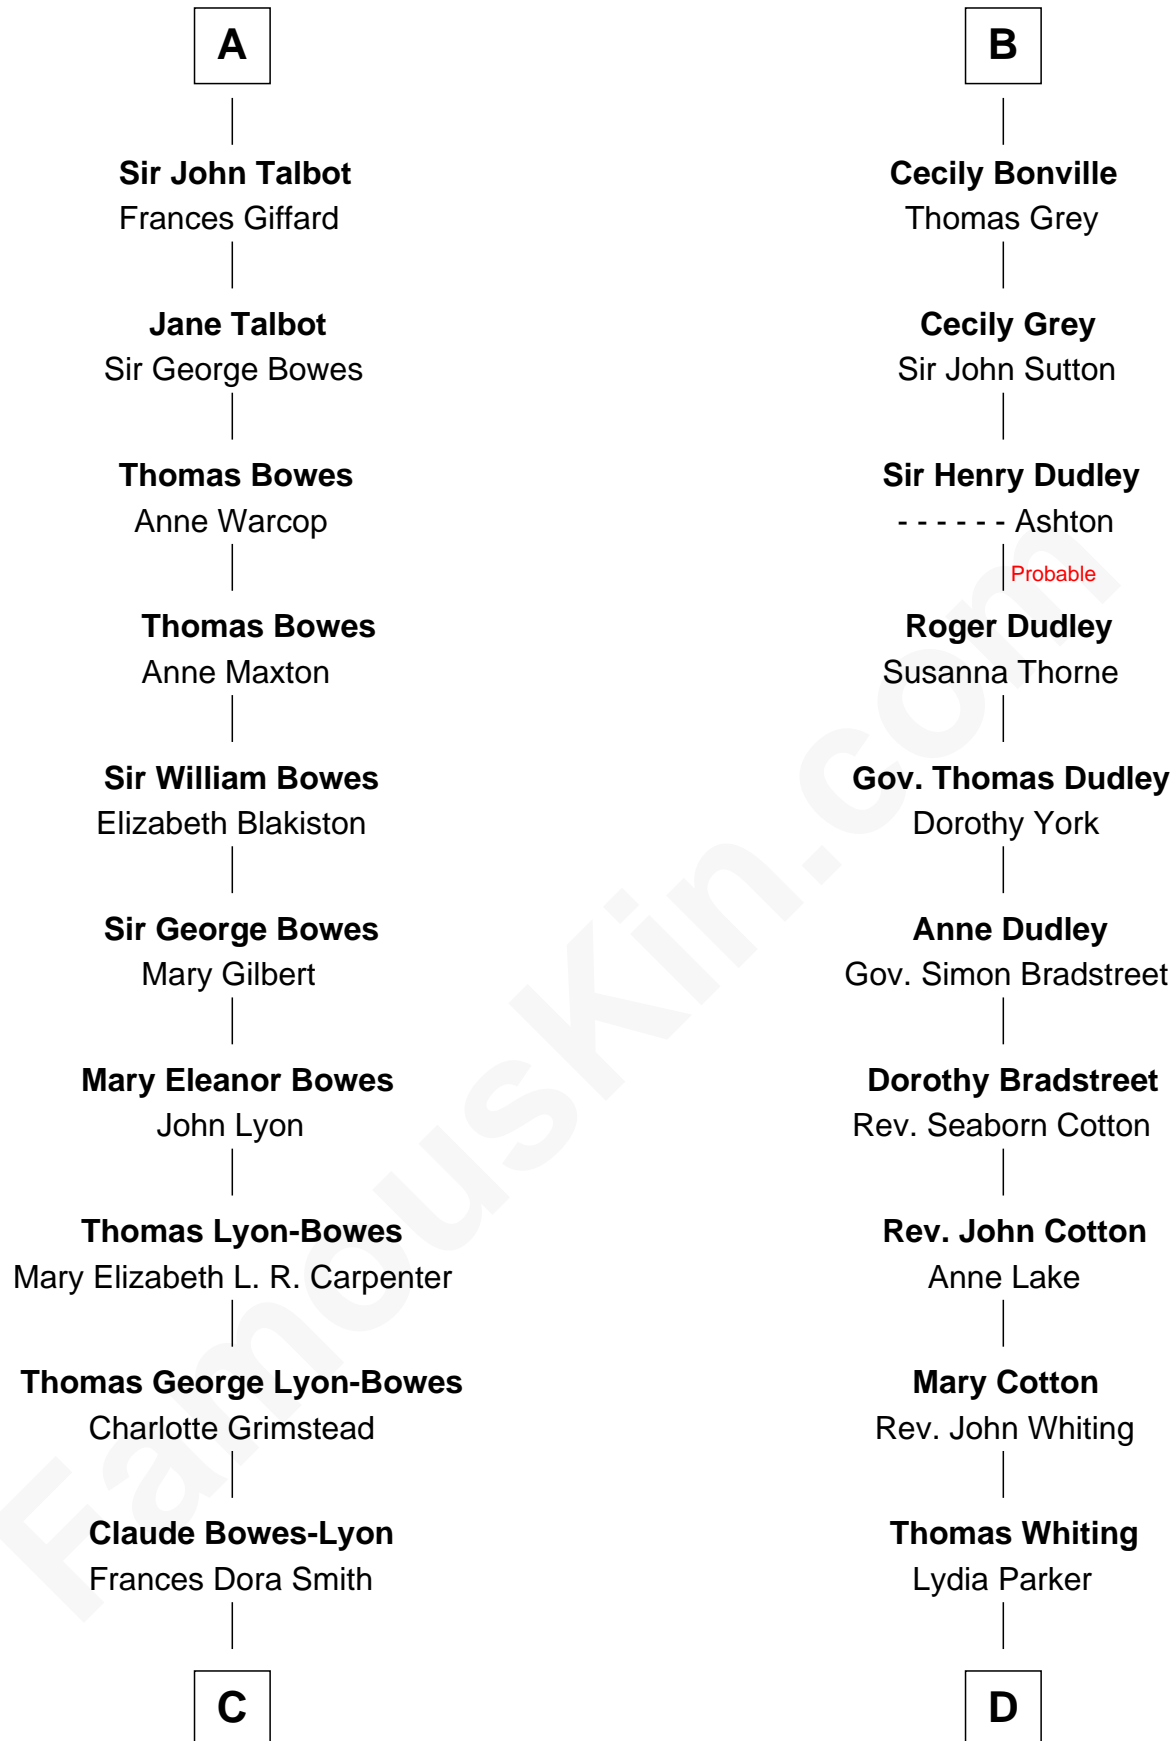

FamousKin.com Relationship Chart of

Queen Elizabeth II

Queen of the United Kingdom

19th cousin 2 times removed of

James Sherman

27th U.S. Vice-President

Sir Richard de Burgh

Margaret - - - - -

C

Claude George Bowes-Lyon
Cecilia Nina Cavendish-Bentinck

Elizabeth Bowes-Lyon
George VI, King of the United Kingdom

Queen Elizabeth II
Queen of the United Kingdom

D

Mary Whiting
William Barron

Mary Augusta Barron
Stalham Williams