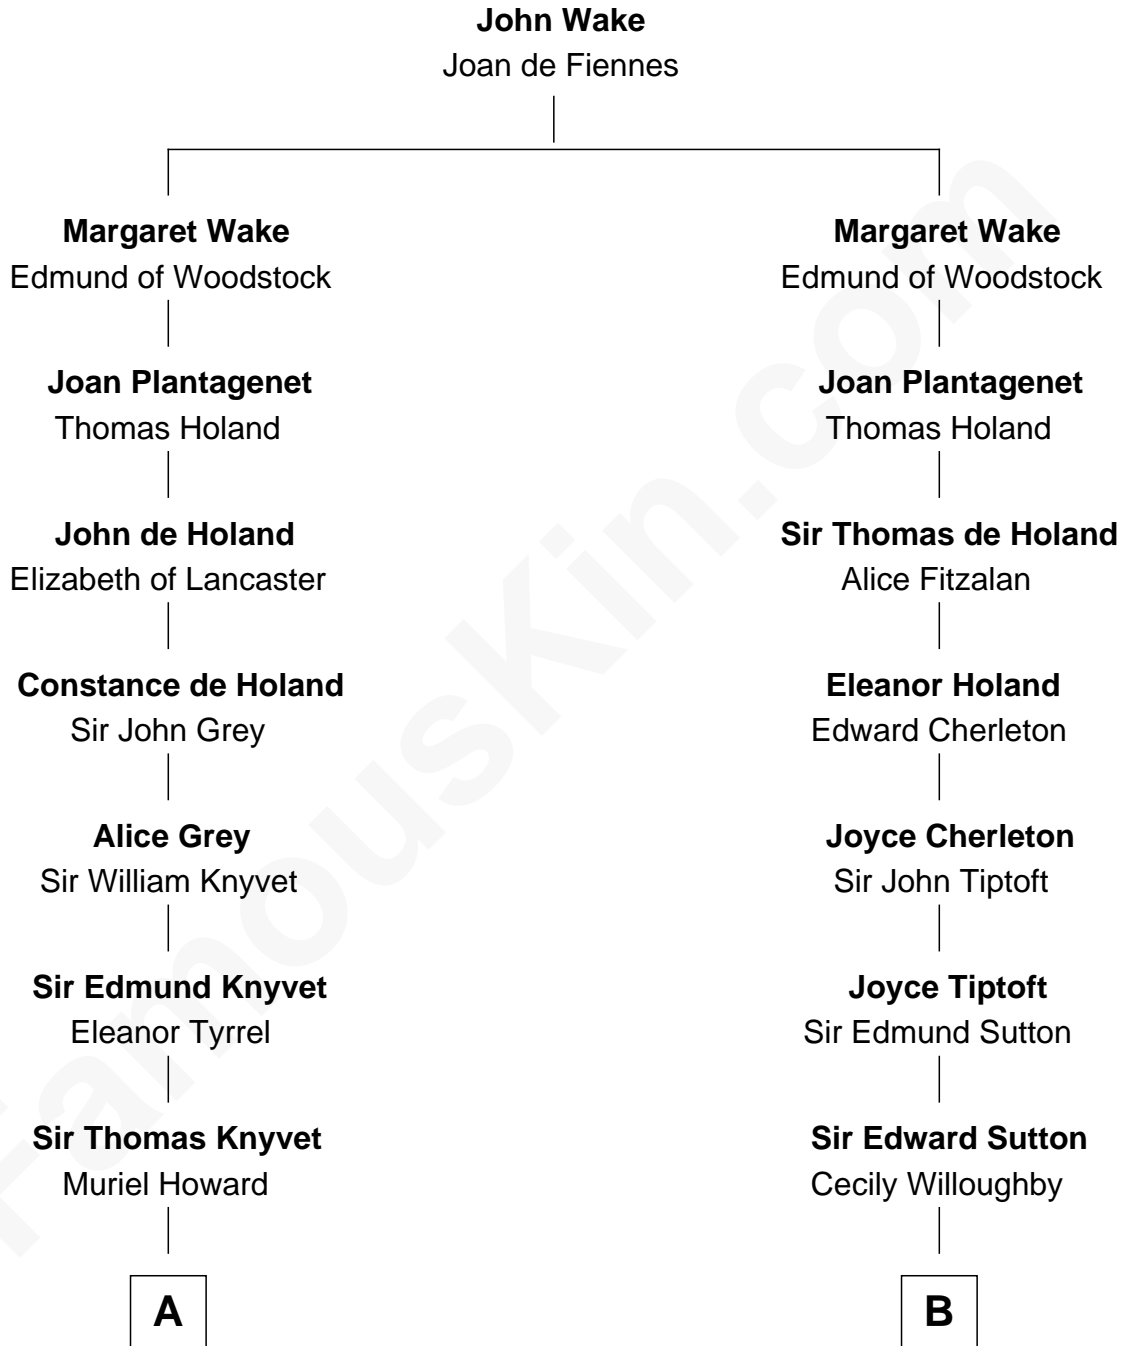

FamousKin.com

Relationship Chart of

Queen Elizabeth II

Queen of the United Kingdom

20th cousin 1 time removed of

James Sherman

27th U.S. Vice-President

C

Charles Augustus Cavendish-Bentinck

Anne Wellesley

Rev. Charles William Cavendish-Bentinck

Caroline Louisa Burnaby

Cecilia Nina Cavendish-Bentinck

Claude George Bowes-Lyon

Elizabeth Bowes-Lyon

George VI, King of the United Kingdom

Queen Elizabeth II

Queen of the United Kingdom

D

Mary Augusta Barron

Stalham Williams

Frances Lucretia Williams

Richard Winslow Sherman

Mary Frances Sherman