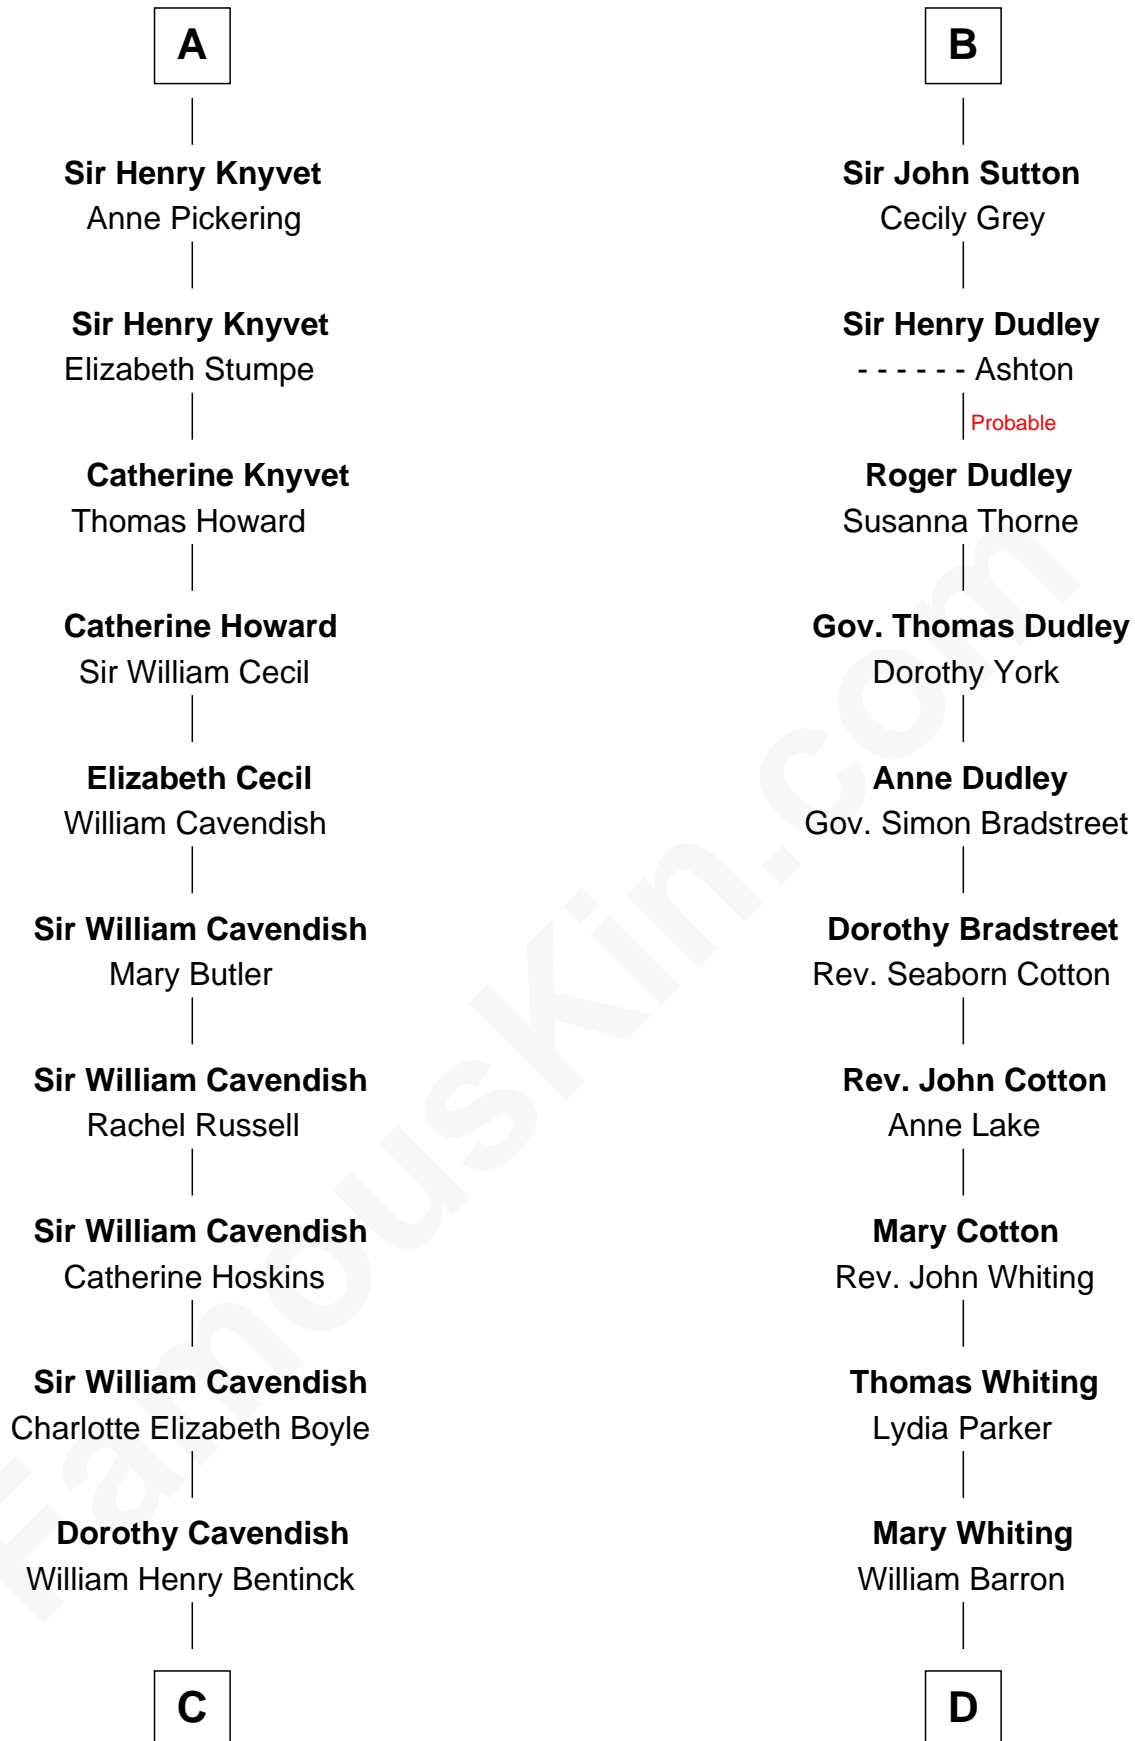

FamousKin.com

Relationship Chart of

Queen Elizabeth II

Queen of the United Kingdom

20th cousin 1 time removed of

James Sherman

27th U.S. Vice-President

C

Charles Augustus Cavendish-Bentinck

Anne Wellesley

Rev. Charles William Cavendish-Bentinck

Caroline Louisa Burnaby

Cecilia Nina Cavendish-Bentinck

Claude George Bowes-Lyon

Elizabeth Bowes-Lyon

George VI, King of the United Kingdom

Queen Elizabeth II

Queen of the United Kingdom

D

Mary Augusta Barron

Stalham Williams

Frances Lucretia Williams

Richard Winslow Sherman

Mary Frances Sherman