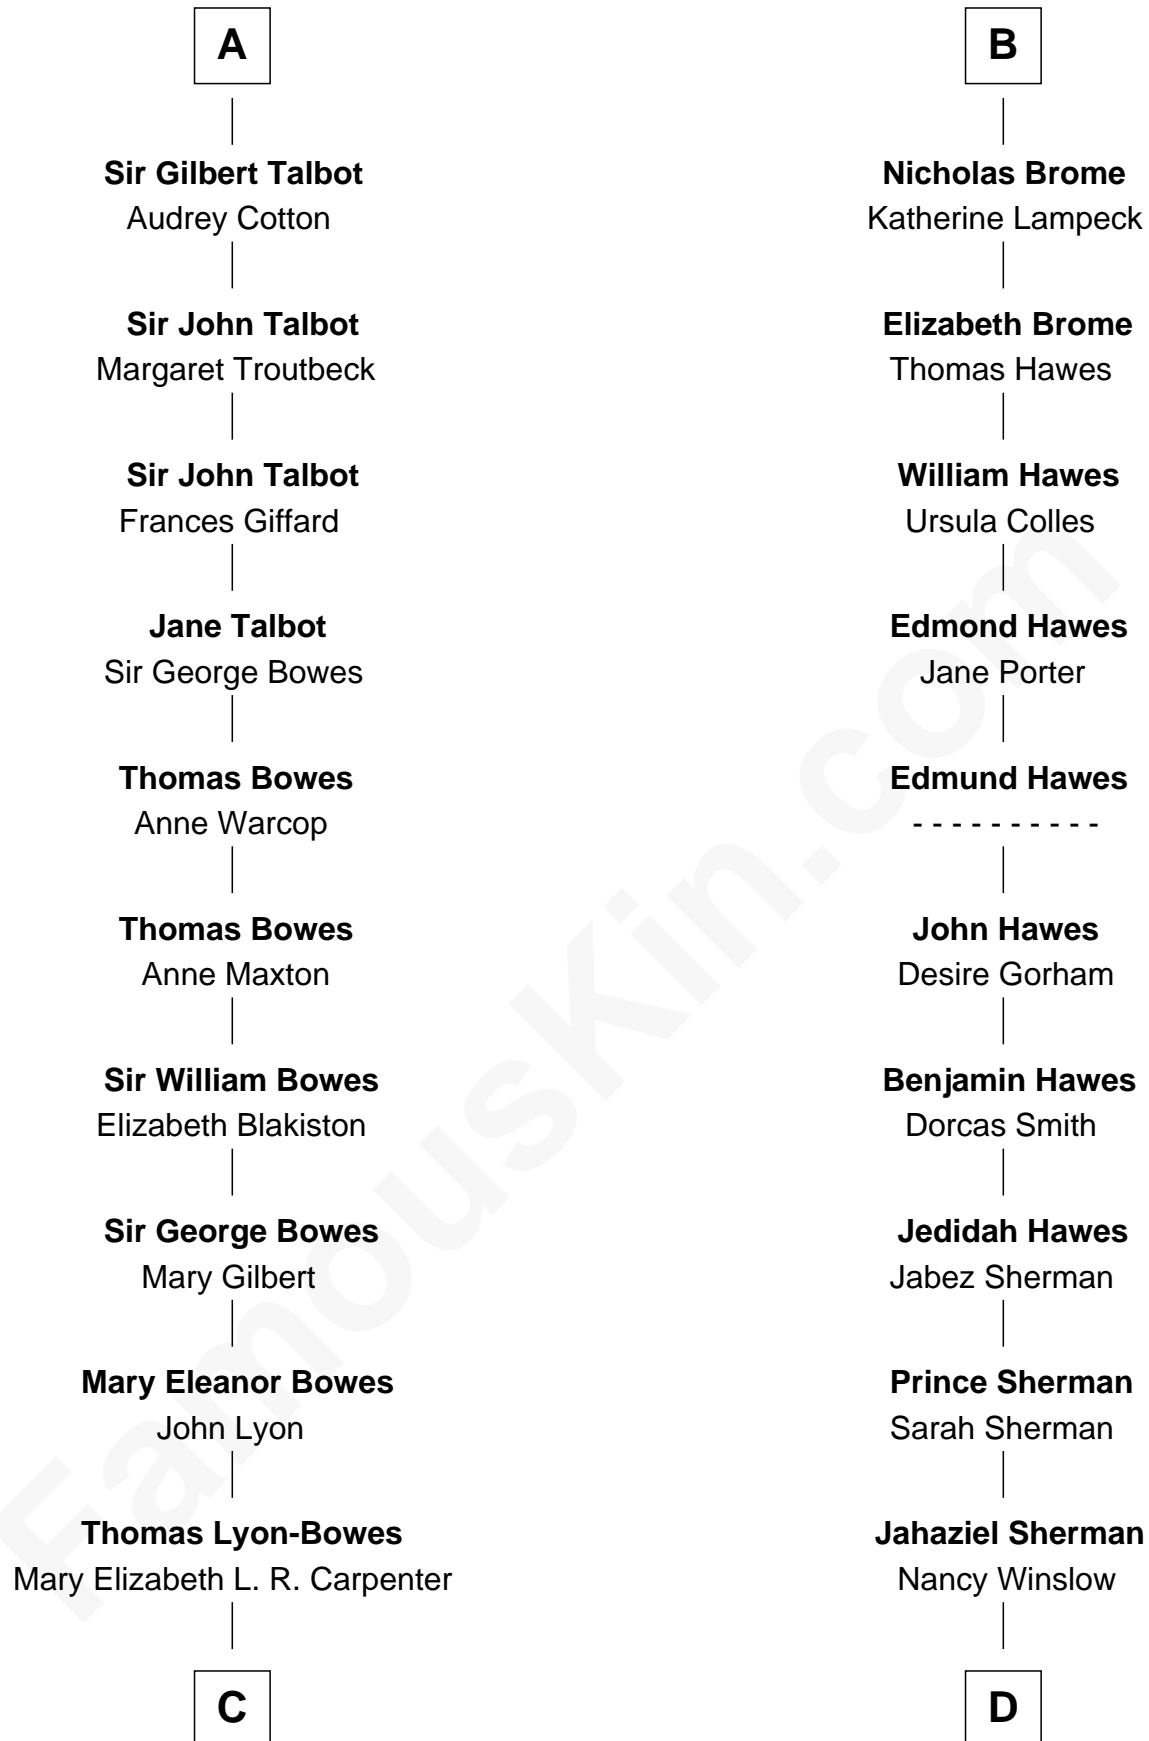

FamousKin.com Relationship Chart of

Queen Elizabeth II

Queen of the United Kingdom

19th cousin 2 times removed of

James Sherman

27th U.S. Vice-President

C

Thomas George Lyon-Bowes

Charlotte Grimstead

Claude Bowes-Lyon

Frances Dora Smith

Claude George Bowes-Lyon

Cecilia Nina Cavendish-Bentinck

Elizabeth Bowes-Lyon

George VI, King of the United Kingdom

Queen Elizabeth II