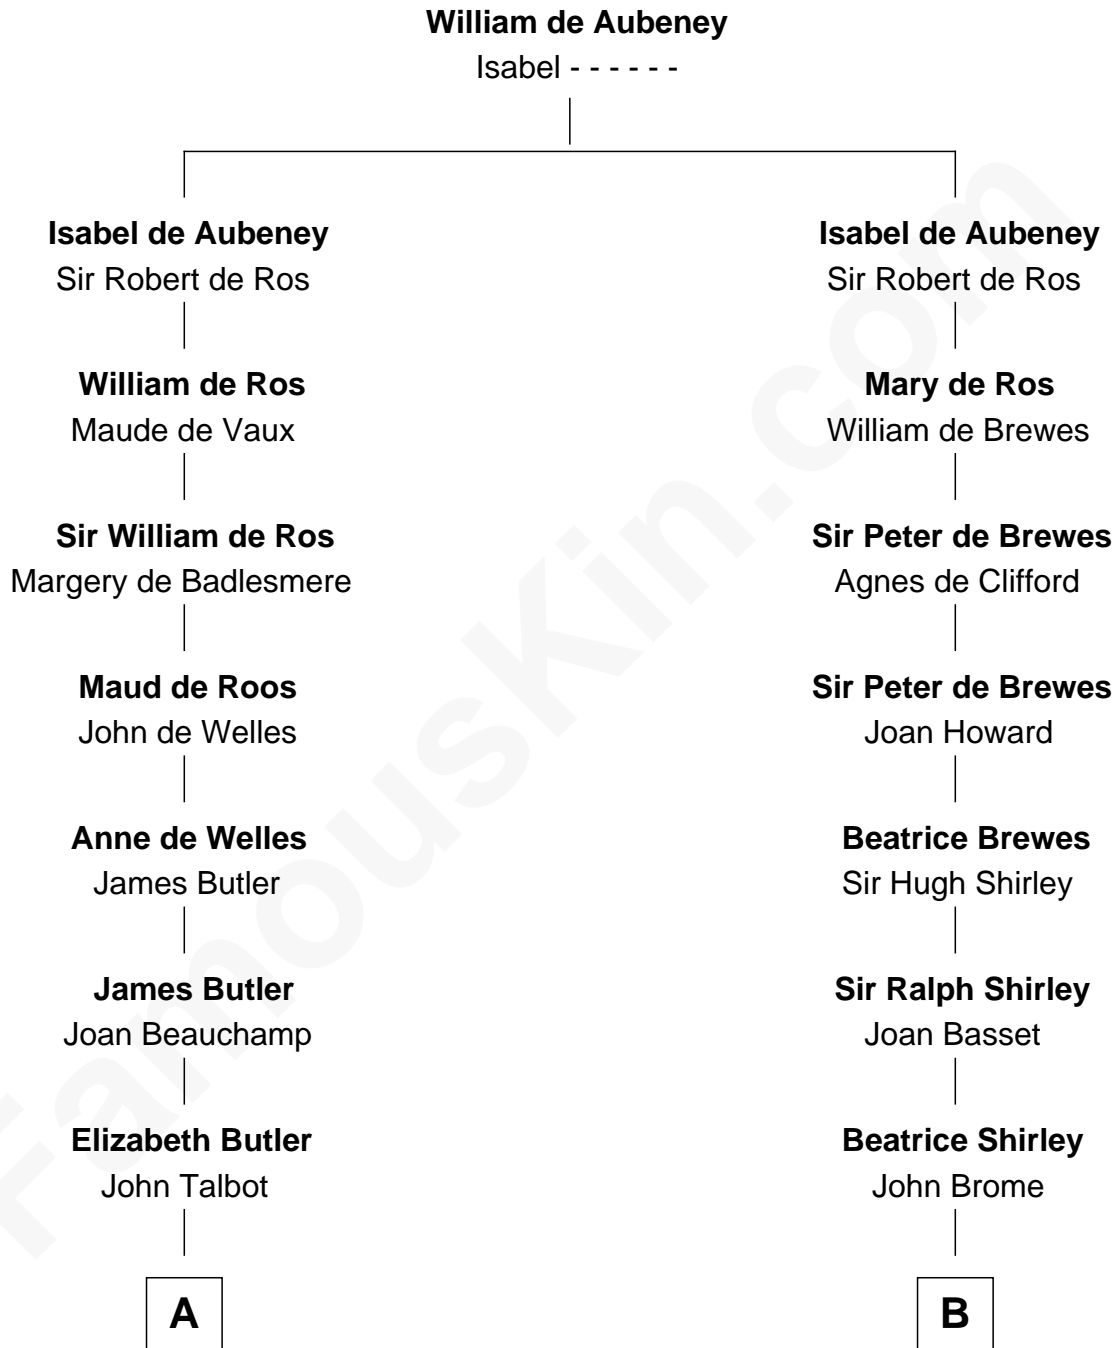

FamousKin.com Relationship Chart of

Queen Elizabeth II

Queen of the United Kingdom

19th cousin 2 times removed of

James Sherman

27th U.S. Vice-President

C

Thomas George Lyon-Bowes

Charlotte Grimstead

Claude Bowes-Lyon

Frances Dora Smith

Claude George Bowes-Lyon

Cecilia Nina Cavendish-Bentinck

Elizabeth Bowes-Lyon

George VI, King of the United Kingdom

Queen Elizabeth II