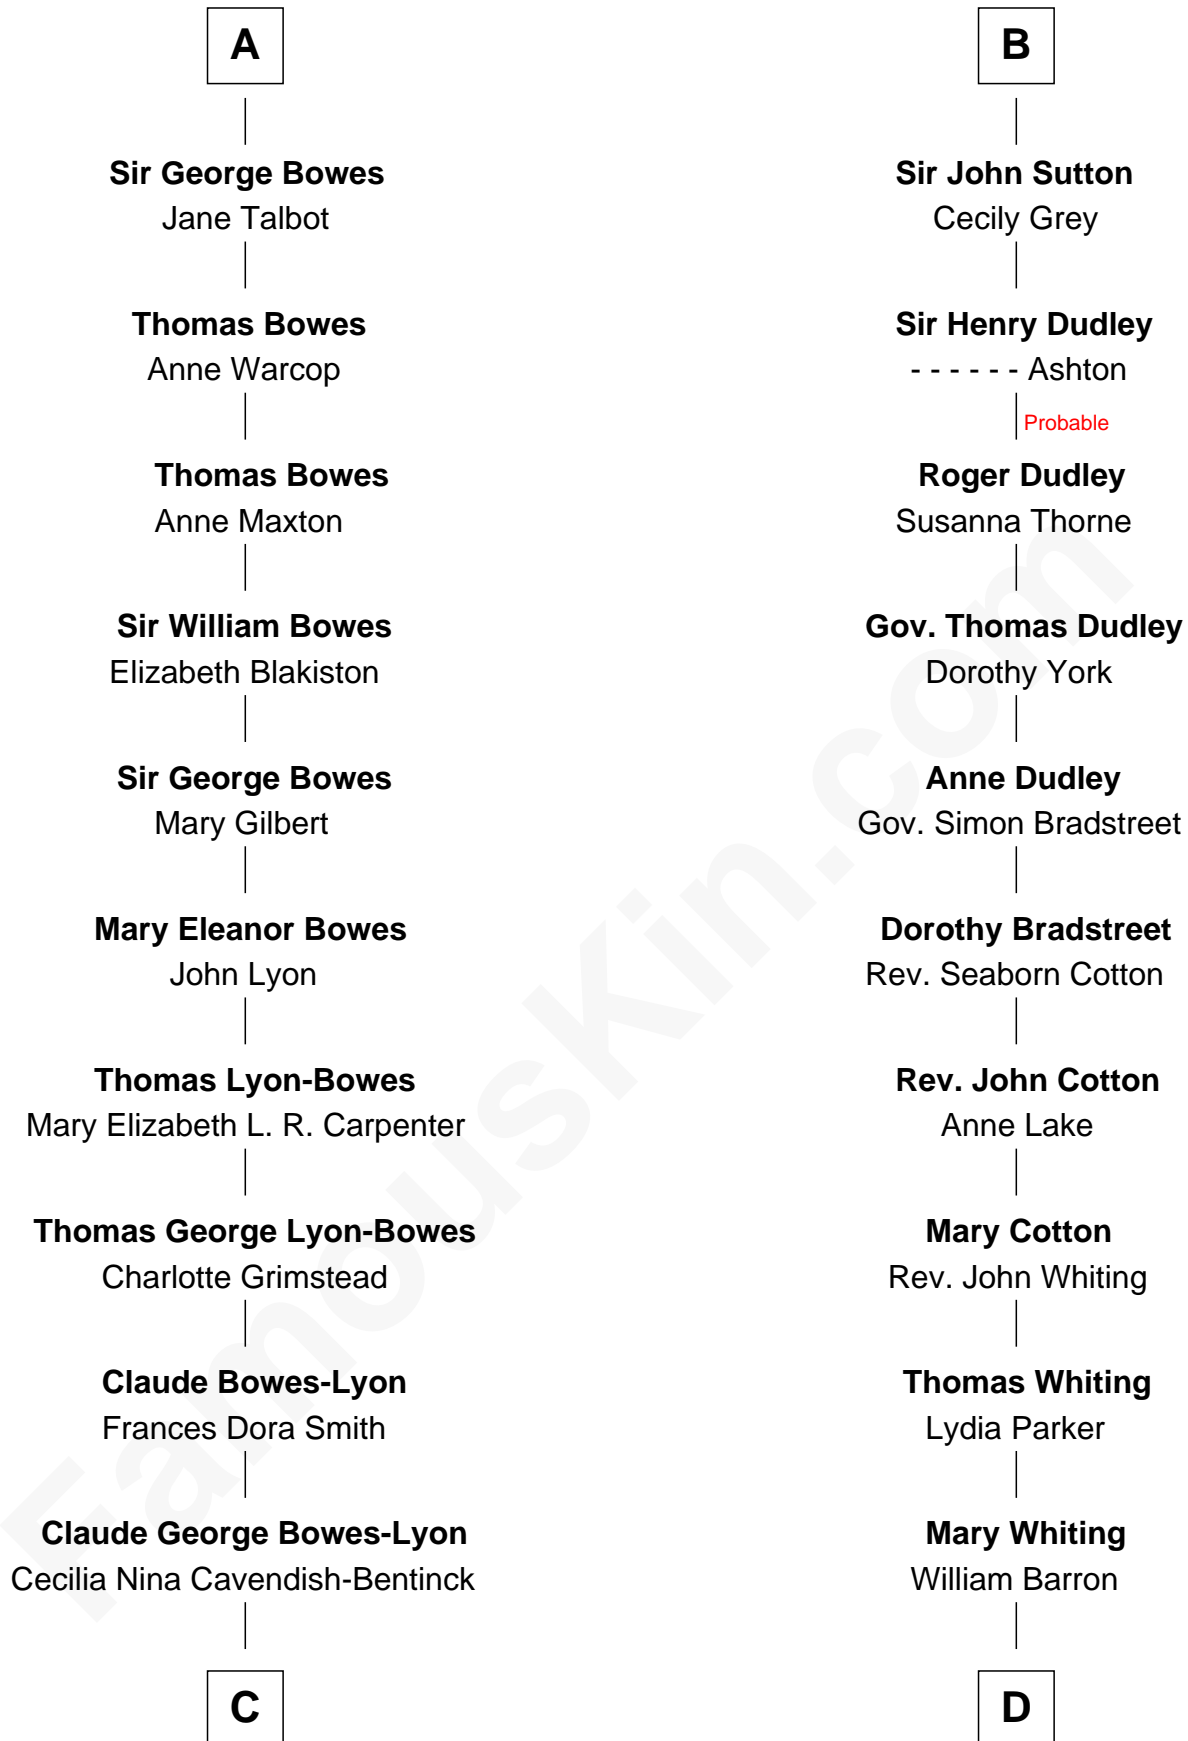

FamousKin.com Relationship Chart of

Queen Elizabeth II

Queen of the United Kingdom

18th cousin 2 times removed of

James Sherman

27th U.S. Vice-President

Richard Fitzalan

Alice de Saluzzo

C

Elizabeth Bowes-Lyon
George VI, King of the United Kingdom

Queen Elizabeth II
Queen of the United Kingdom

D

Mary Augusta Barron
Stalham Williams

Frances Lucretia Williams
Richard Winslow Sherman

Mary Frances Sherman
Richard Updike Sherman