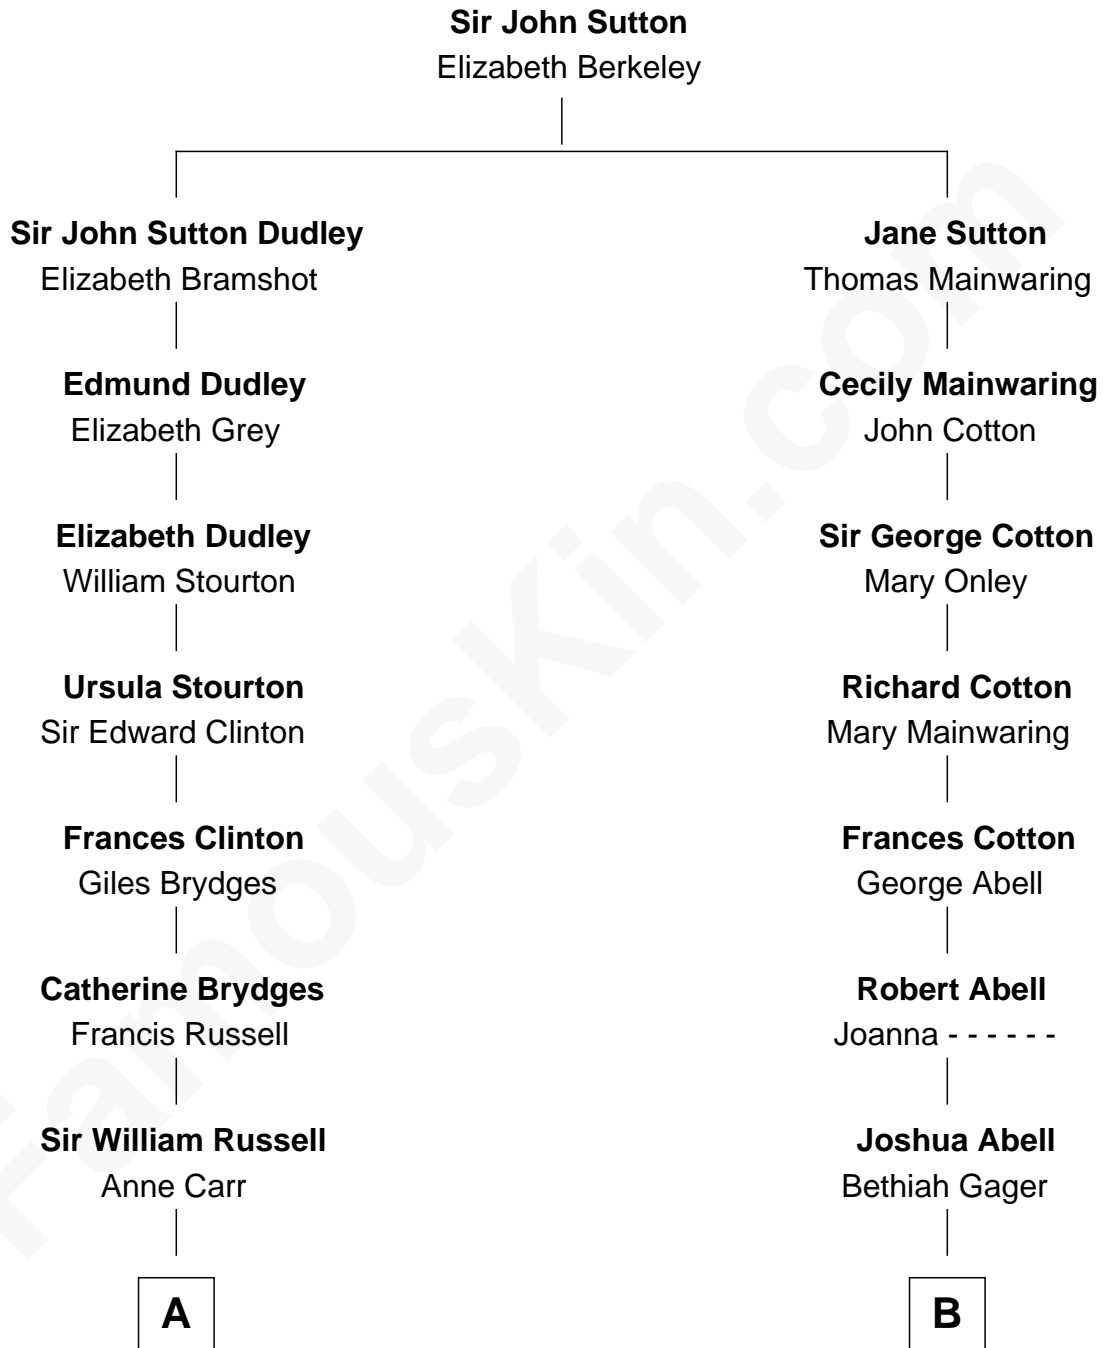

FamousKin.com

Relationship Chart of

Queen Elizabeth II

Queen of the United Kingdom

14th cousin 2 times removed of

Allen Dulles

5th Director of the C.I.A.

A

William Russell
Rachel Wriothesley

Rachel Russell
Sir William Cavendish

Sir William Cavendish
Catherine Hoskins

Sir William Cavendish
Charlotte Elizabeth Boyle

Dorothy Cavendish
William Henry Bentinck

Charles Augustus Cavendish-Bentinck
Anne Wellesley