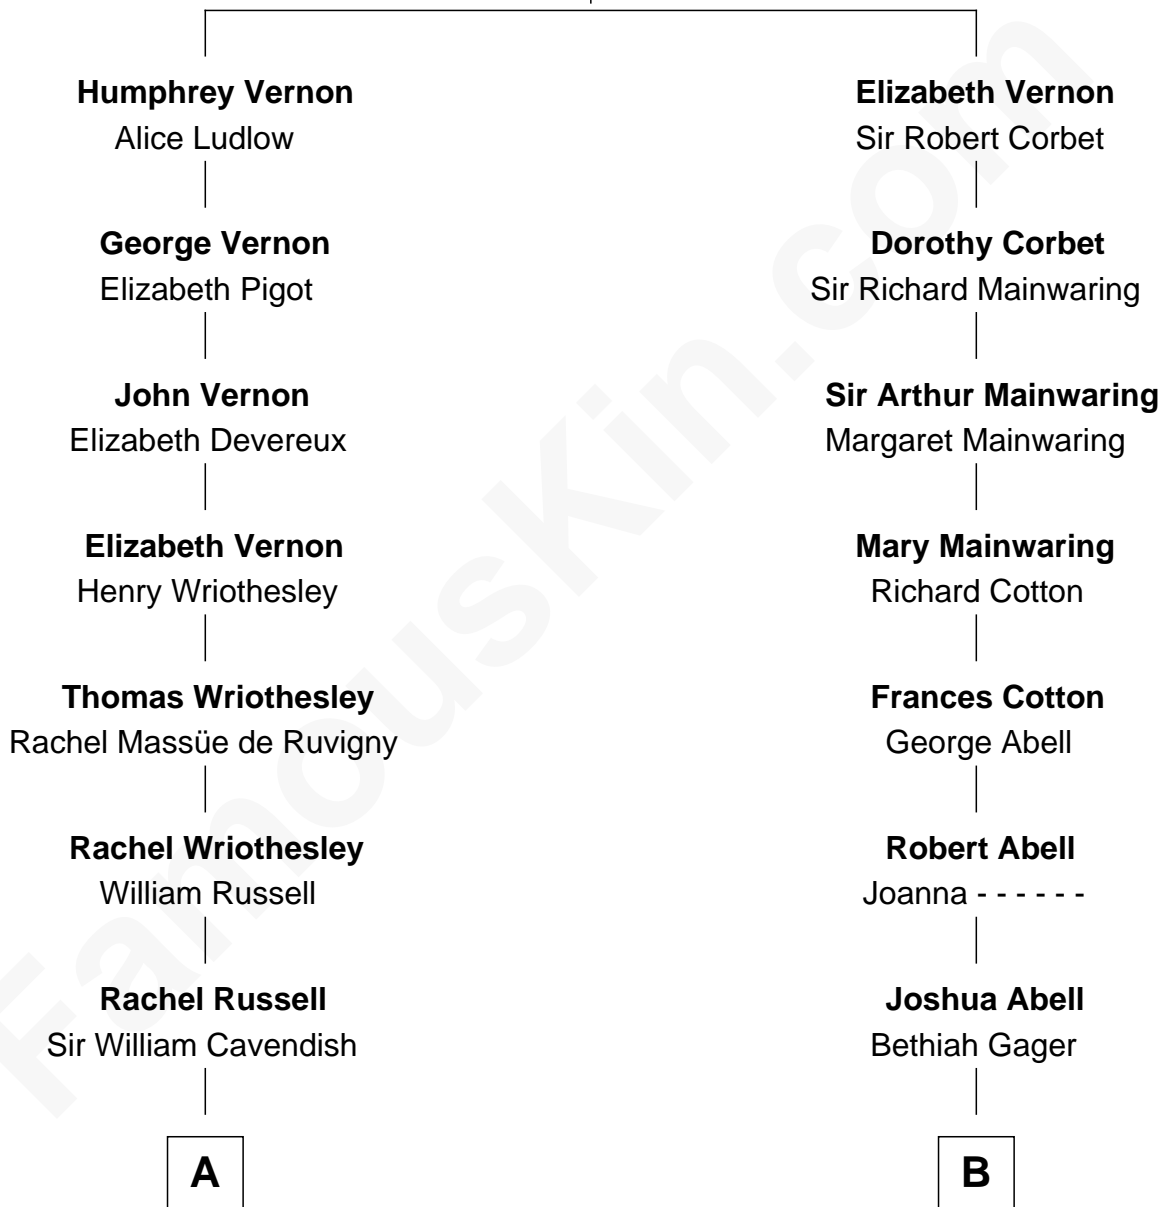

FamousKin.com Relationship Chart of

Queen Elizabeth II

Queen of the United Kingdom

14th cousin of

Allen Dulles

5th Director of the C.I.A.

Sir Henry Vernon

Ann Talbot