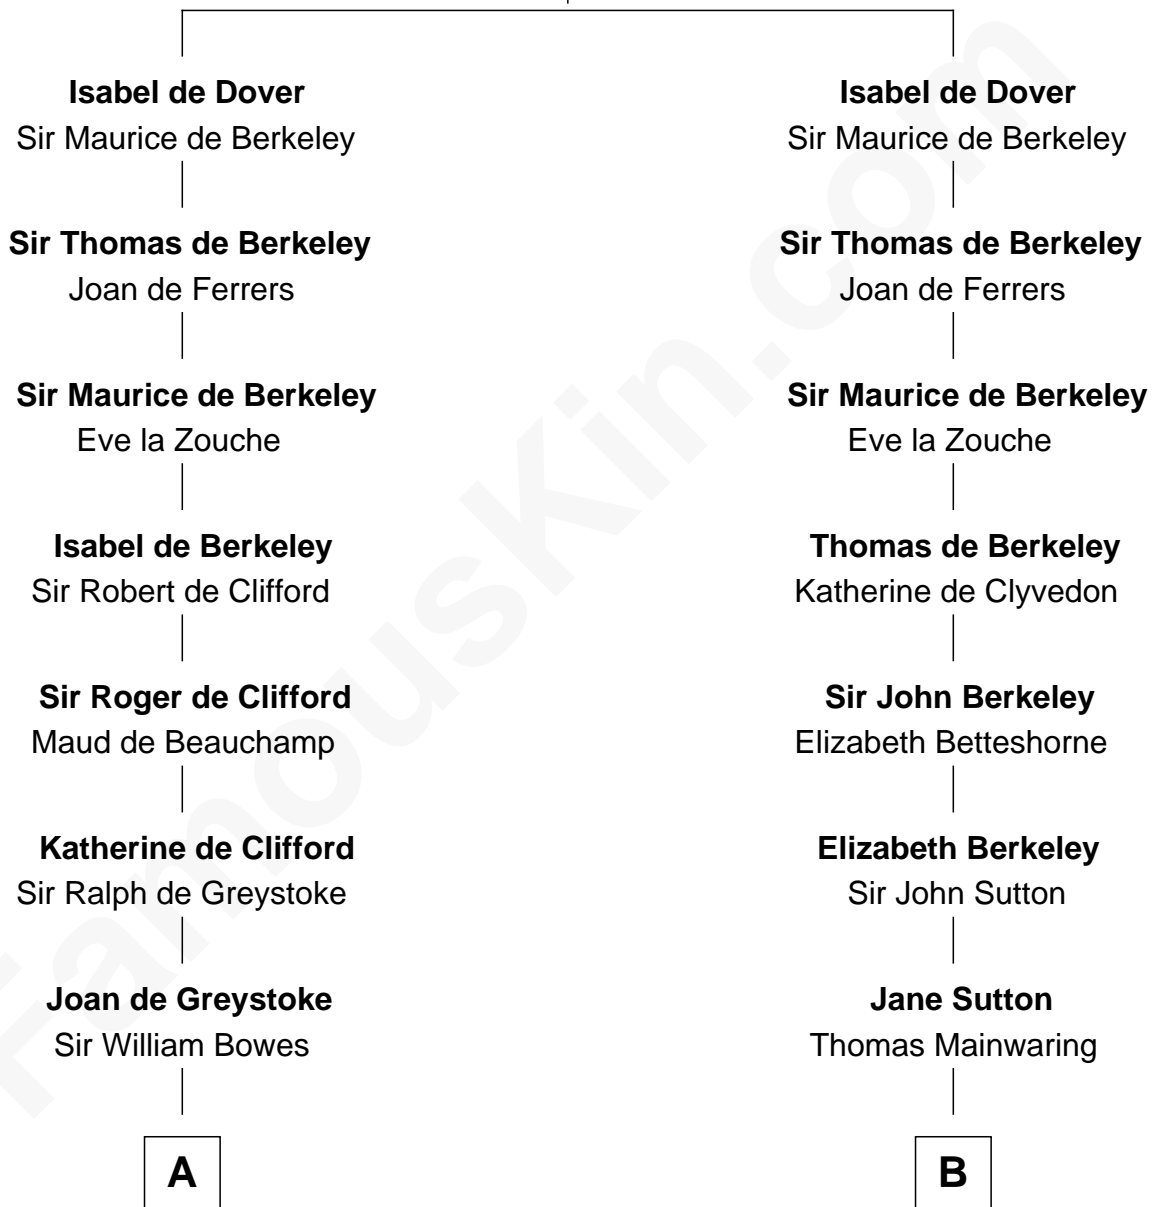

FamousKin.com

Relationship Chart of

Queen Elizabeth II

Queen of the United Kingdom

20th cousin 1 time removed of

Allen Dulles

5th Director of the C.I.A.

Sir Richard FitzRoy

Rose de Dover

C

Thomas George Lyon-Bowes

Charlotte Grimstead

Claude Bowes-Lyon

Frances Dora Smith

Claude George Bowes-Lyon

Cecilia Nina Cavendish-Bentinck

Elizabeth Bowes-Lyon

George VI, King of the United Kingdom

Queen Elizabeth II

Queen of the United Kingdom

D

Harriet Wadsworth Lathrop

Rev. Miron Winslow

Harriet Lathrop Winslow