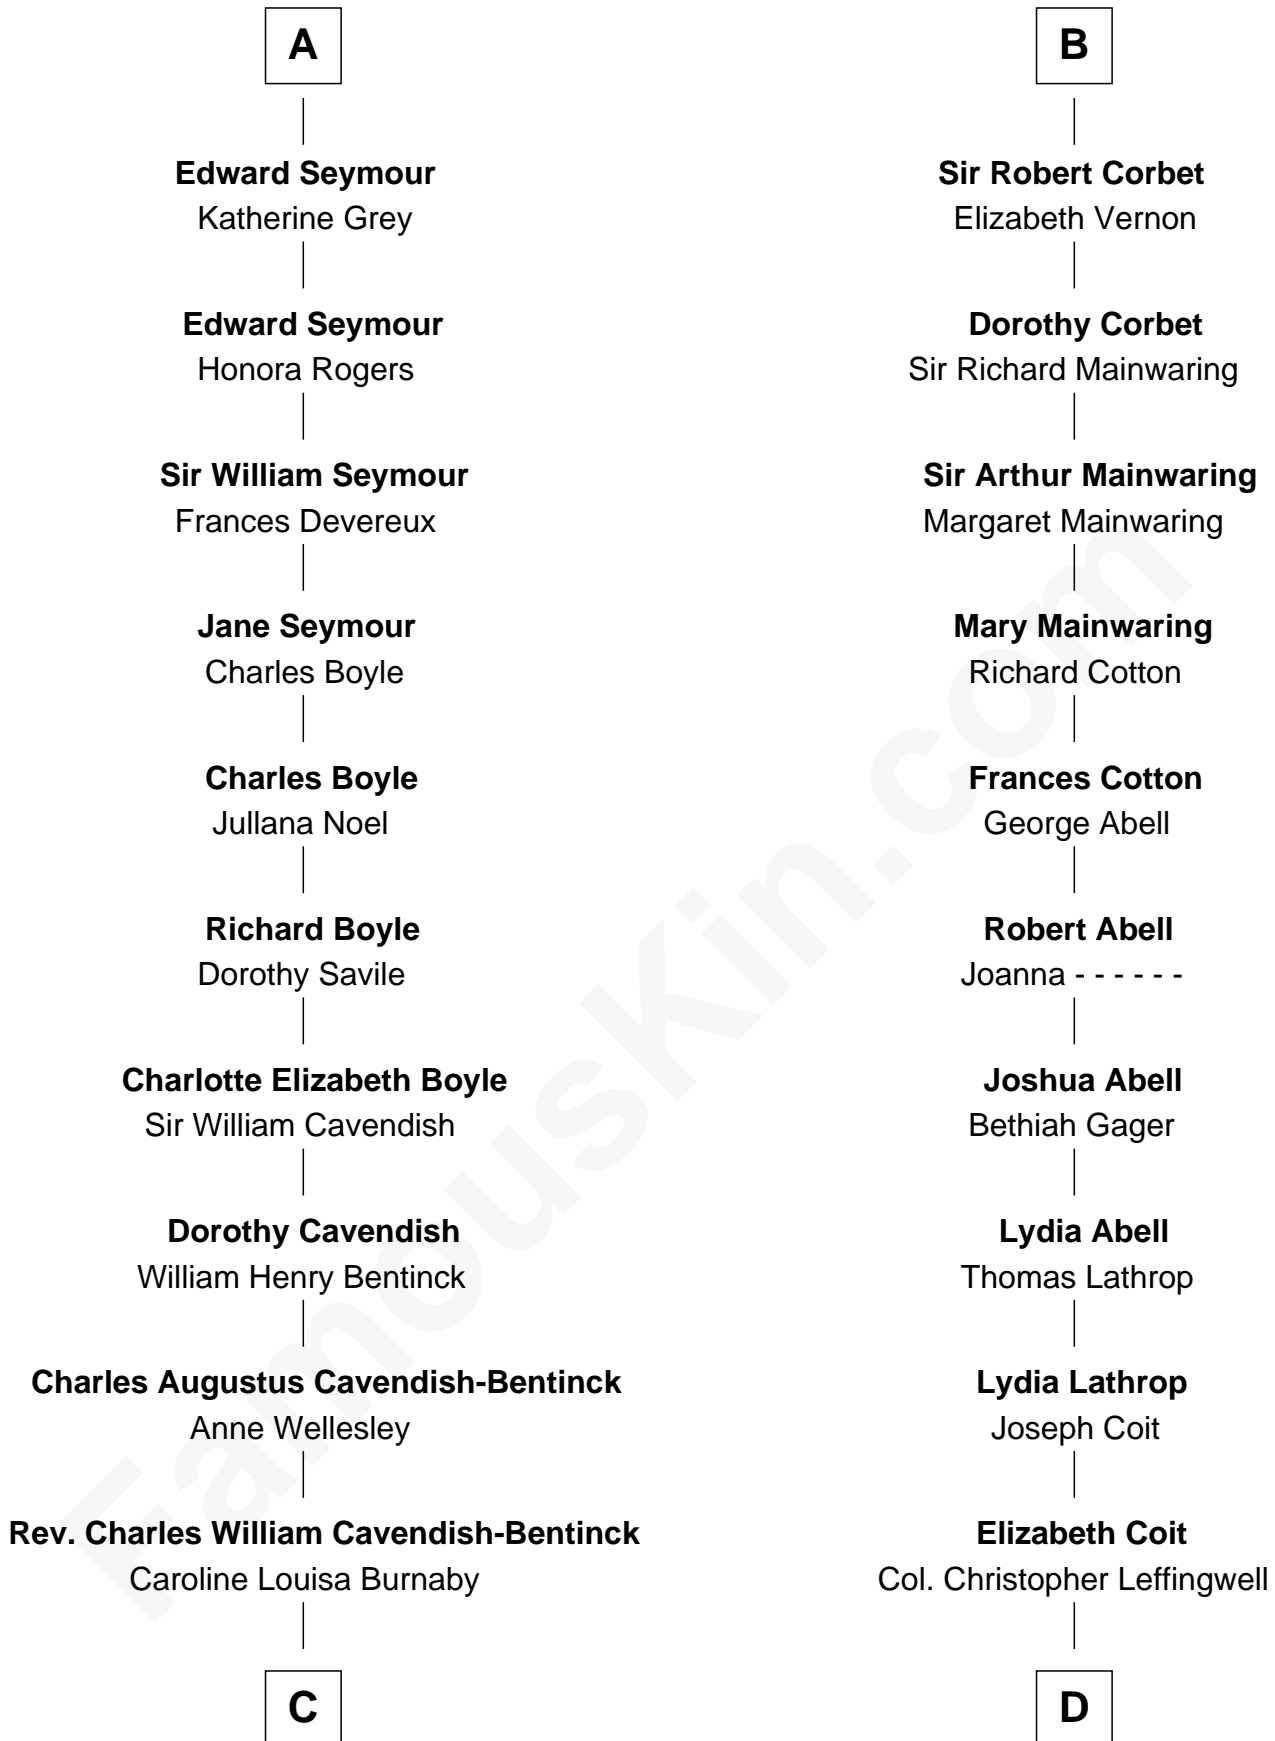

FamousKin.com Relationship Chart of

Queen Elizabeth II

Queen of the United Kingdom

19th cousin 2 times removed of

Allen Dulles

5th Director of the C.I.A.

C

Cecilia Nina Cavendish-Bentinck

Claude George Bowes-Lyon

Elizabeth Bowes-Lyon

George VI, King of the United Kingdom

Queen Elizabeth II

Queen of the United Kingdom

D

Joanna Leffingwell

Charles Lathrop