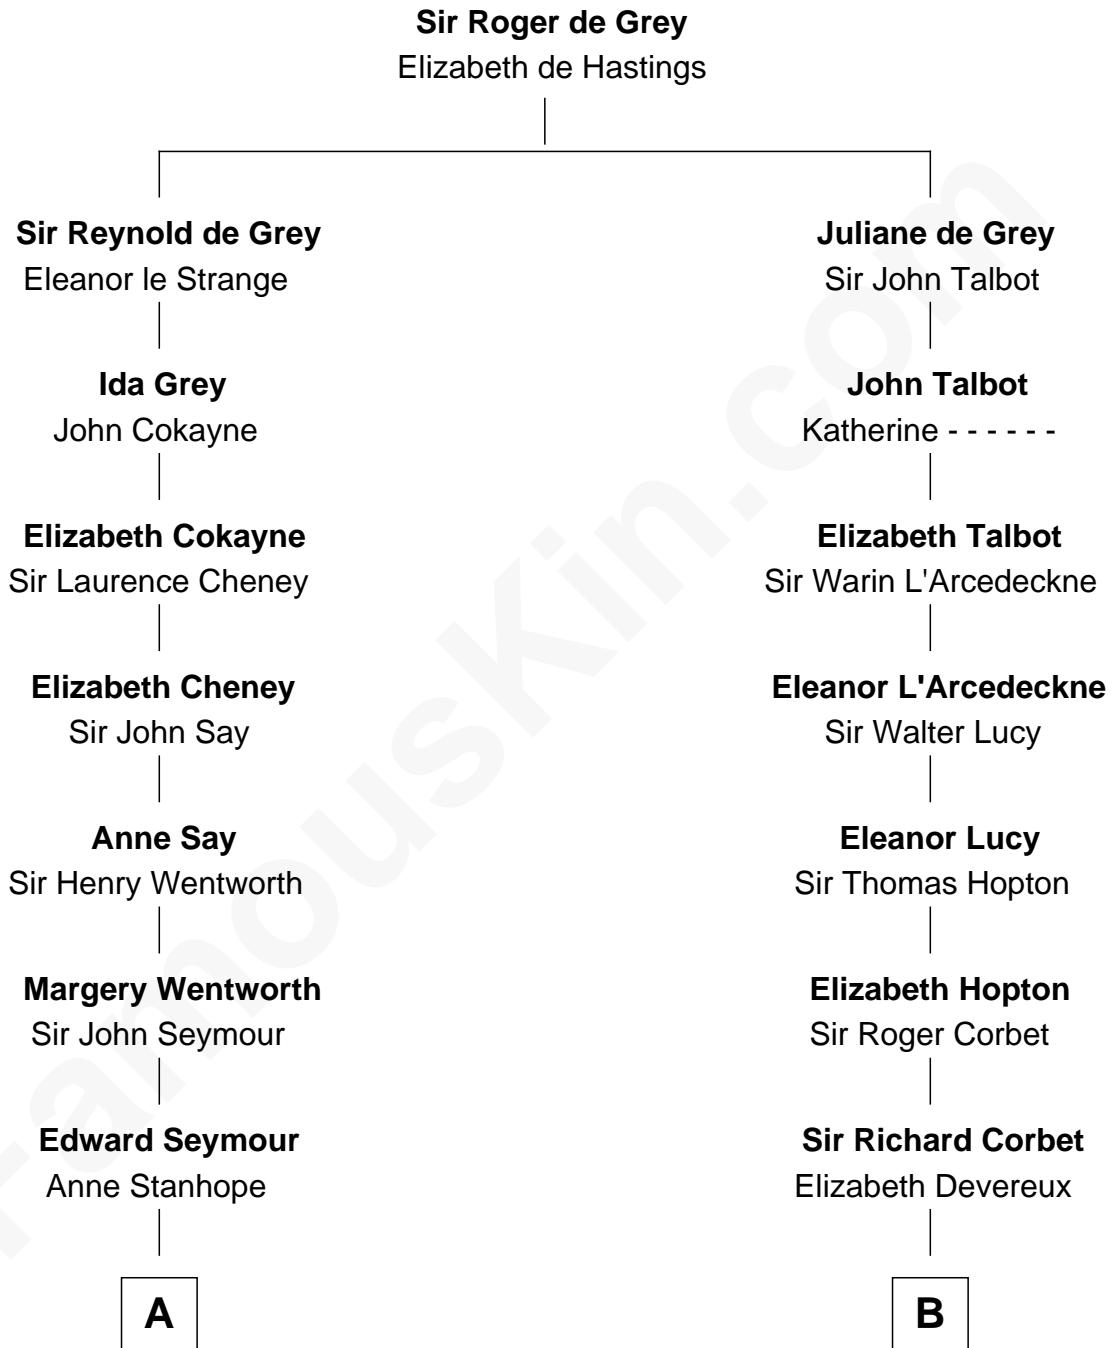

FamousKin.com Relationship Chart of

Queen Elizabeth II

Queen of the United Kingdom

19th cousin 2 times removed of

Allen Dulles

5th Director of the C.I.A.

C

Cecilia Nina Cavendish-Bentinck

Claude George Bowes-Lyon

Elizabeth Bowes-Lyon

George VI, King of the United Kingdom

Queen Elizabeth II

Queen of the United Kingdom

D

Joanna Leffingwell

Charles Lathrop