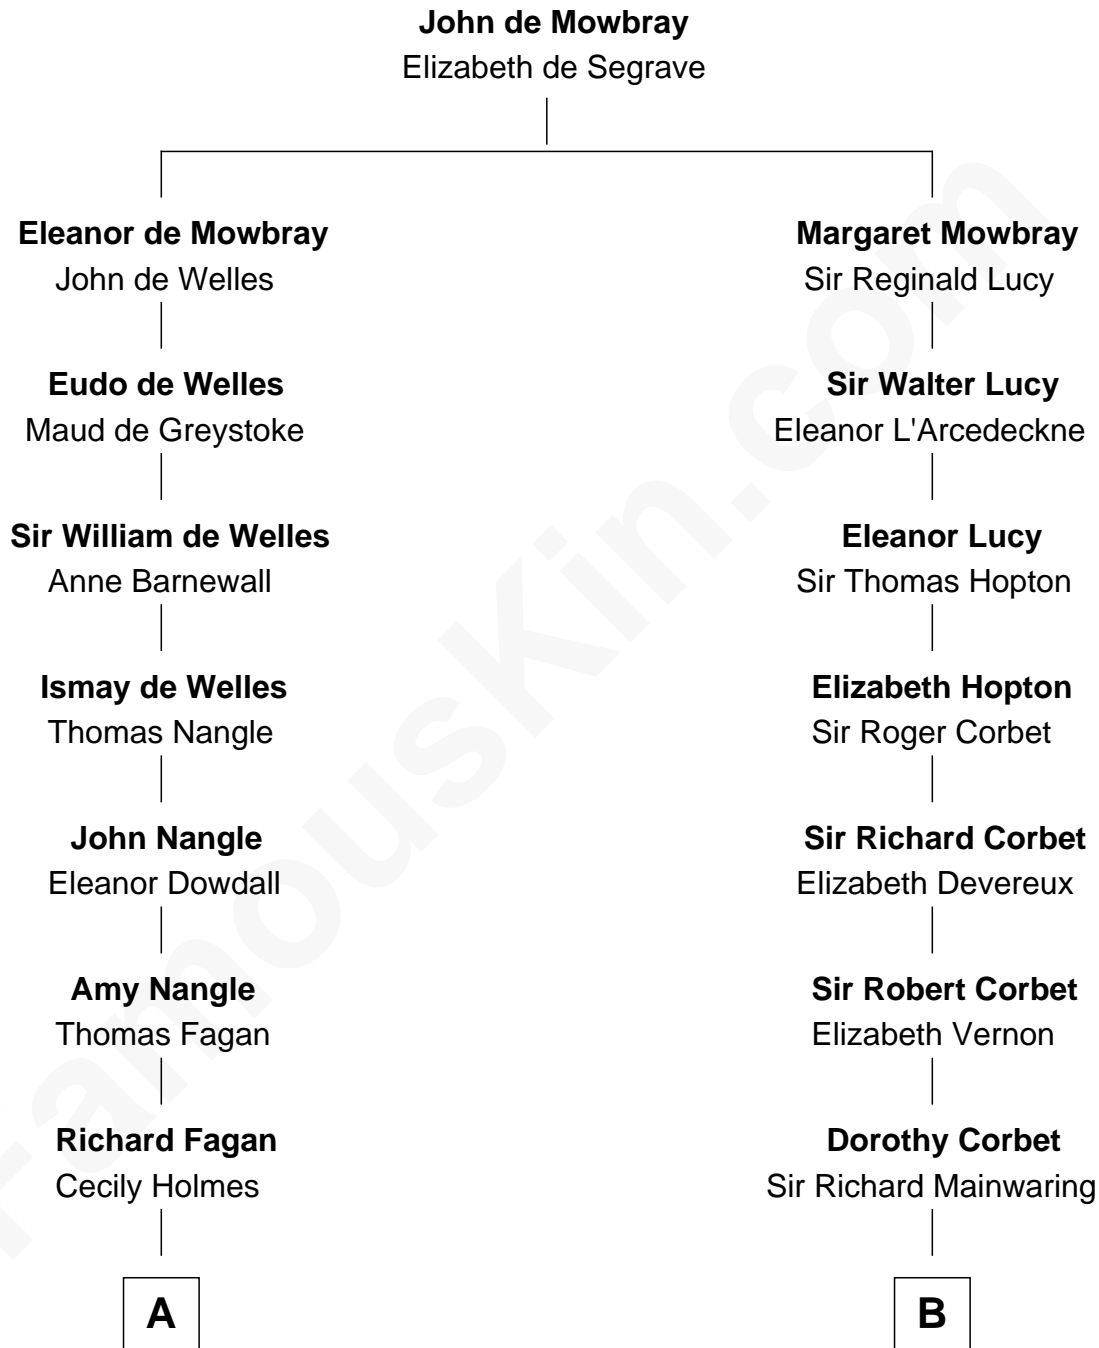

FamousKin.com

Relationship Chart of

Queen Elizabeth II

Queen of the United Kingdom

17th cousin 2 times removed of

Allen Dulles

5th Director of the C.I.A.

C

Harriet Lathrop Winslow

Rev. John Welsh Dulles

Allen Macy Dulles

Edith Foster

Allen Dulles

5th Director of the C.I.A.

FamousKin.com