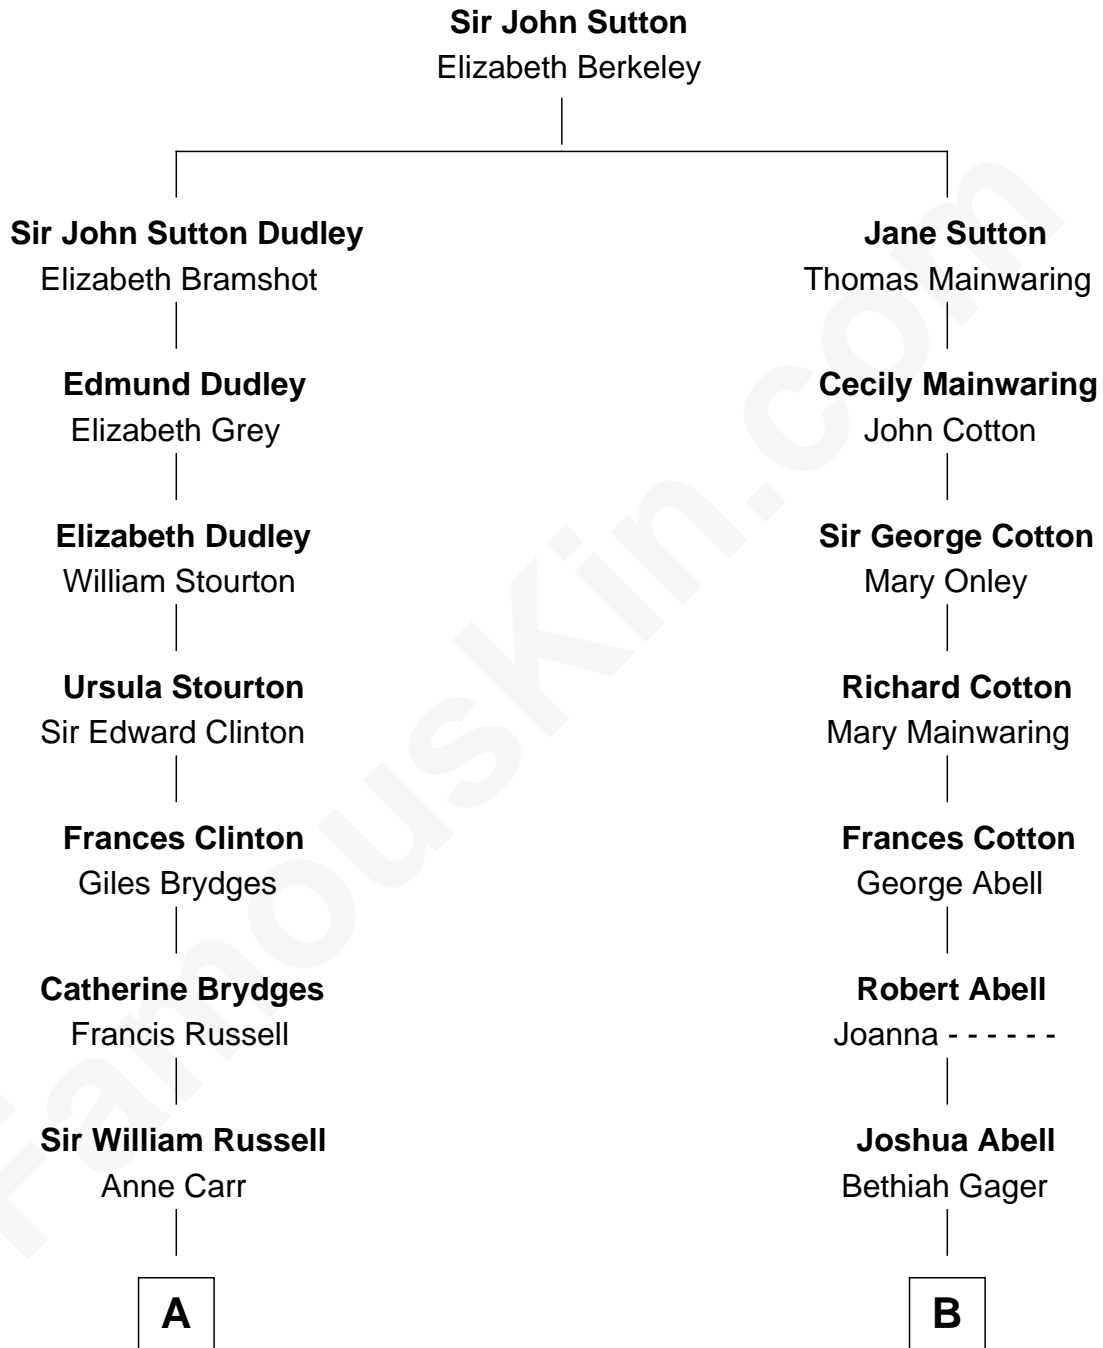

FamousKin.com Relationship Chart of

Queen Elizabeth II

Queen of the United Kingdom

14th cousin 2 times removed of

John Foster Dulles

52nd U.S. Secretary of State

A

William Russell
Rachel Wriothesley