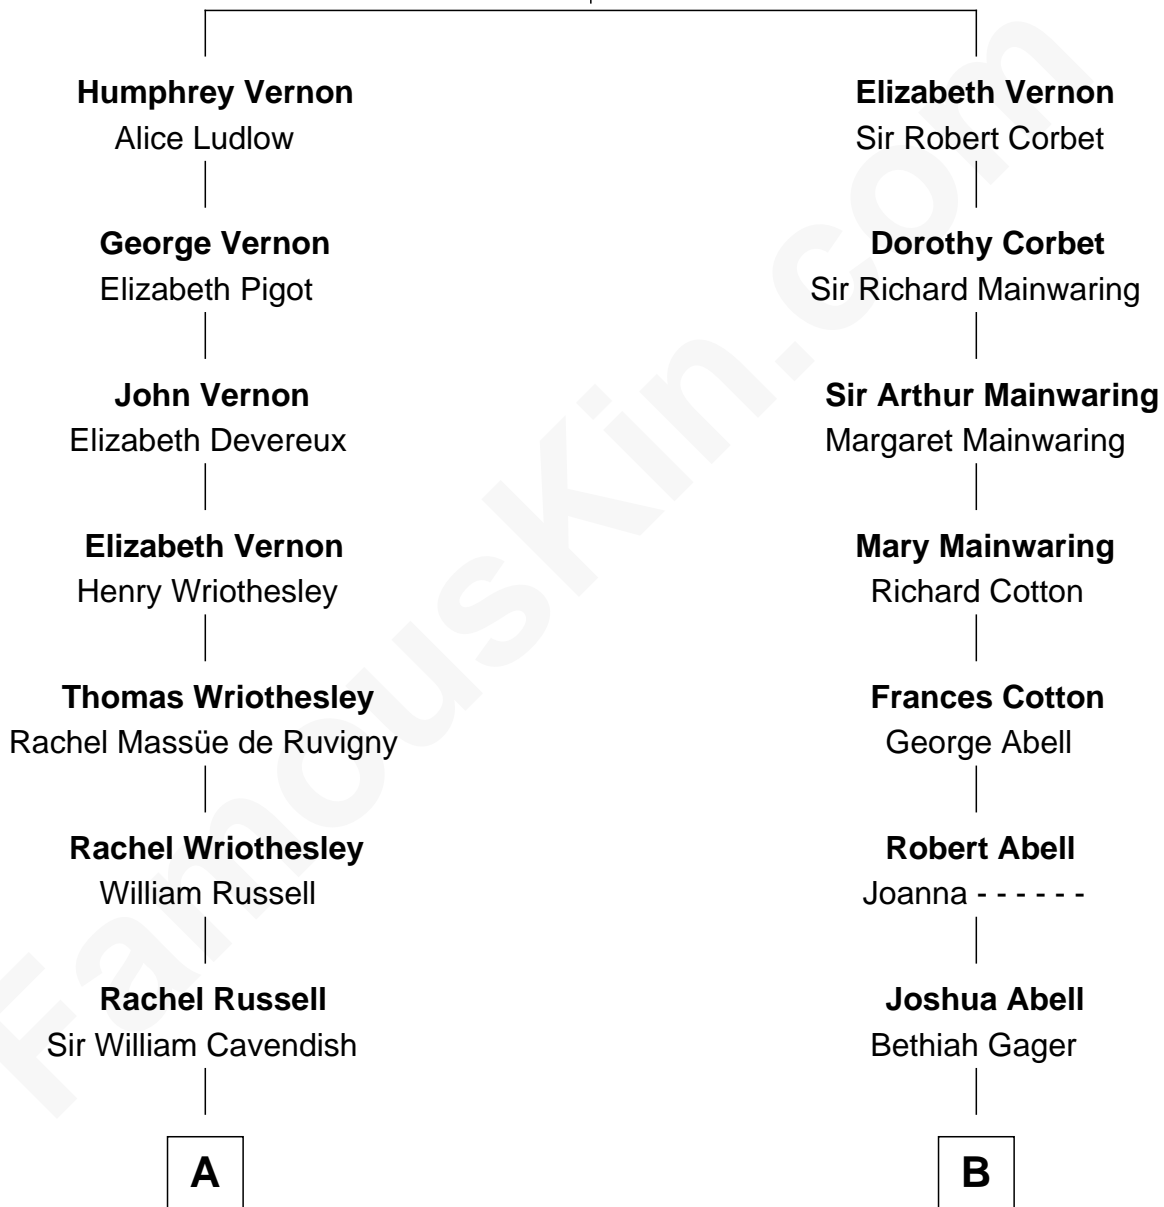

FamousKin.com Relationship Chart of

Queen Elizabeth II

Queen of the United Kingdom

14th cousin of

John Foster Dulles

52nd U.S. Secretary of State

Sir Henry Vernon

Ann Talbot