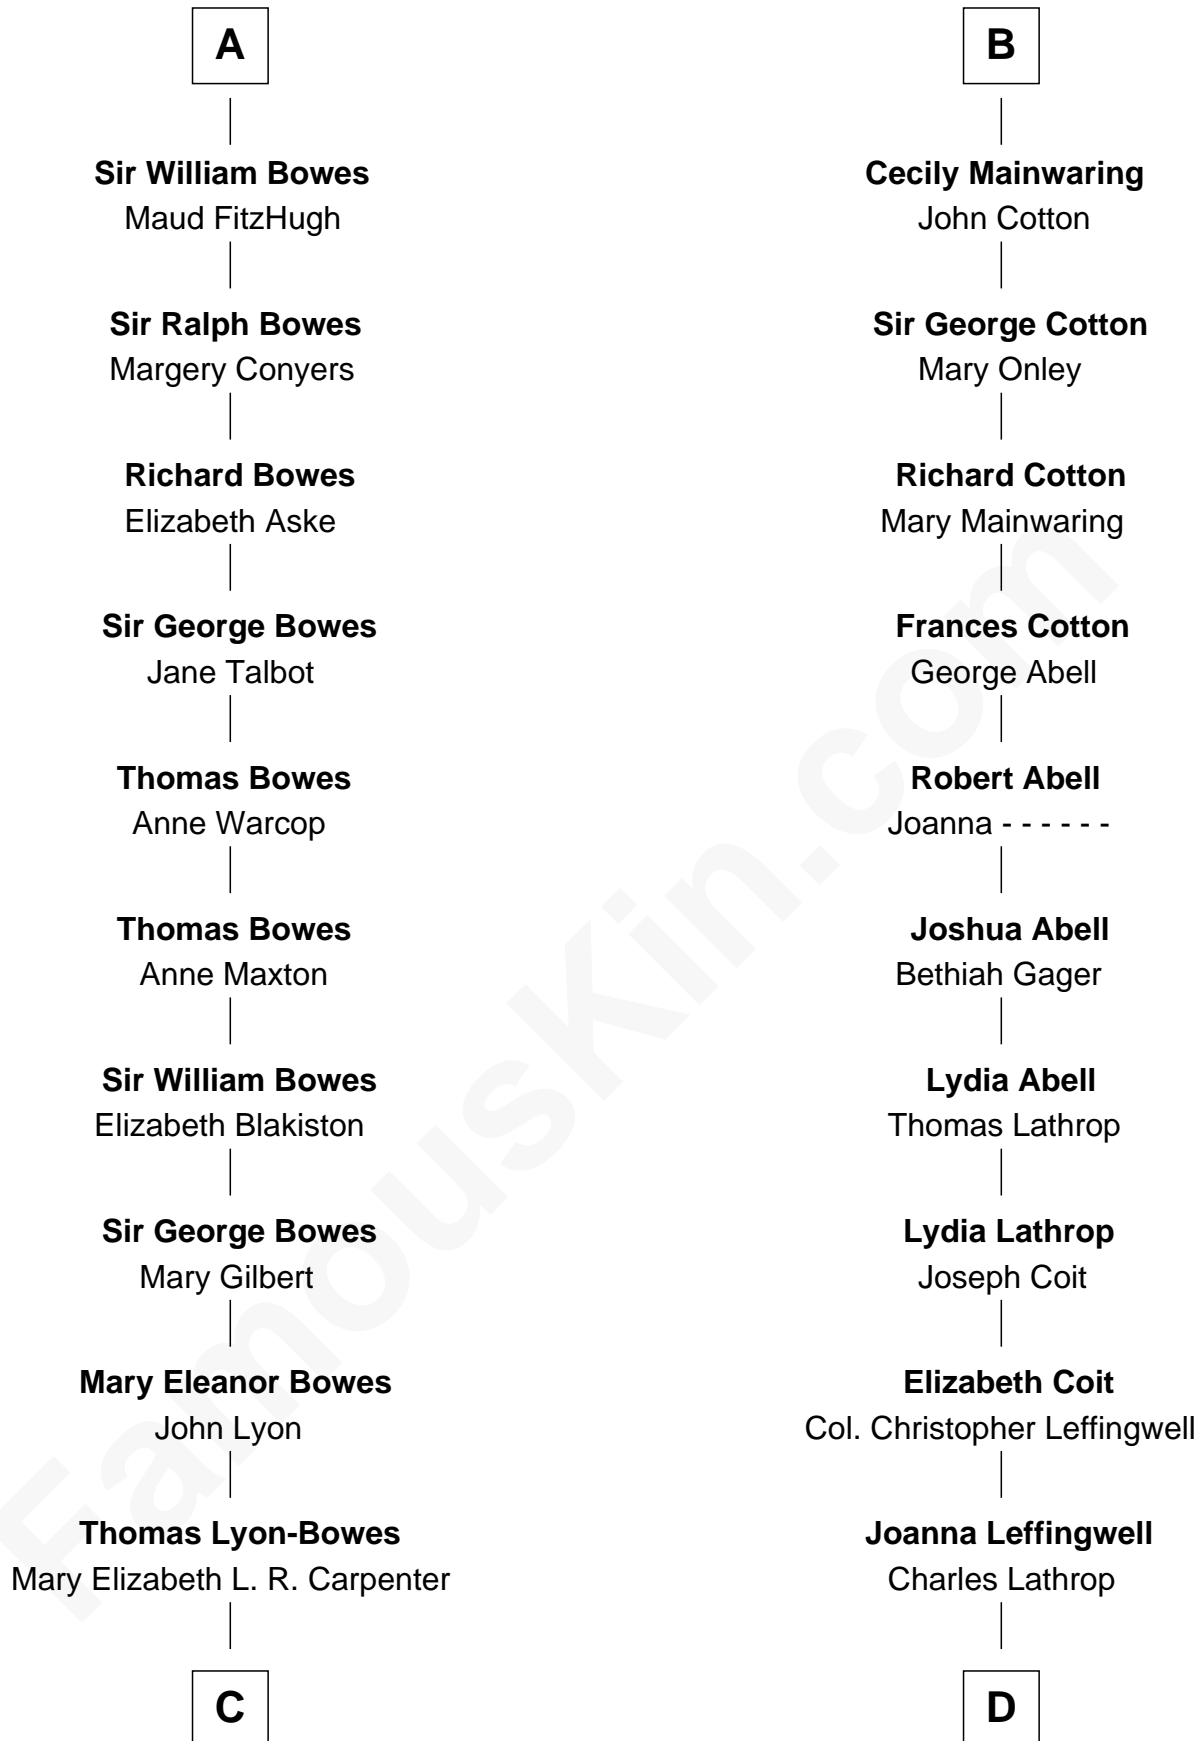

FamousKin.com Relationship Chart of

Queen Elizabeth II

Queen of the United Kingdom

20th cousin 1 time removed of

John Foster Dulles

52nd U.S. Secretary of State

Sir Richard FitzRoy

Rose de Dover

George VI, King of the United Kingdom

Queen Elizabeth II

Queen of the United Kingdom

D

Harriet Wadsworth Lathrop

Rev. Miron Winslow

Harriet Lathrop Winslow

Rev. John Welsh Dulles