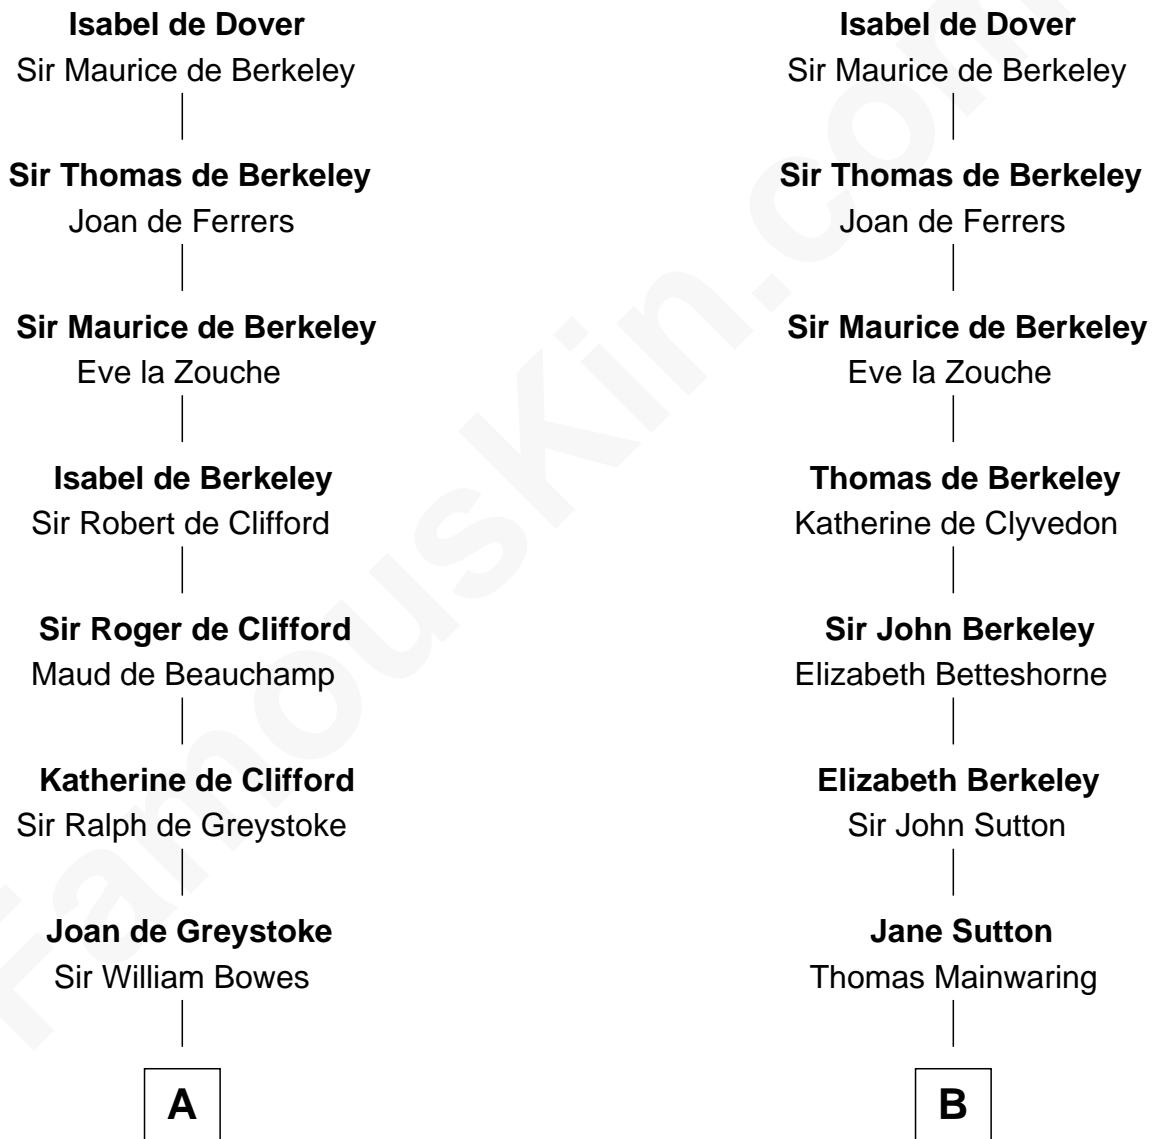

FamousKin.com Relationship Chart of

Queen Elizabeth II

Queen of the United Kingdom

20th cousin 1 time removed of

John Foster Dulles

52nd U.S. Secretary of State

Sir Richard FitzRoy

Rose de Dover

George VI, King of the United Kingdom

Queen Elizabeth II

Queen of the United Kingdom

D

Harriet Wadsworth Lathrop

Rev. Miron Winslow

Harriet Lathrop Winslow

Rev. John Welsh Dulles