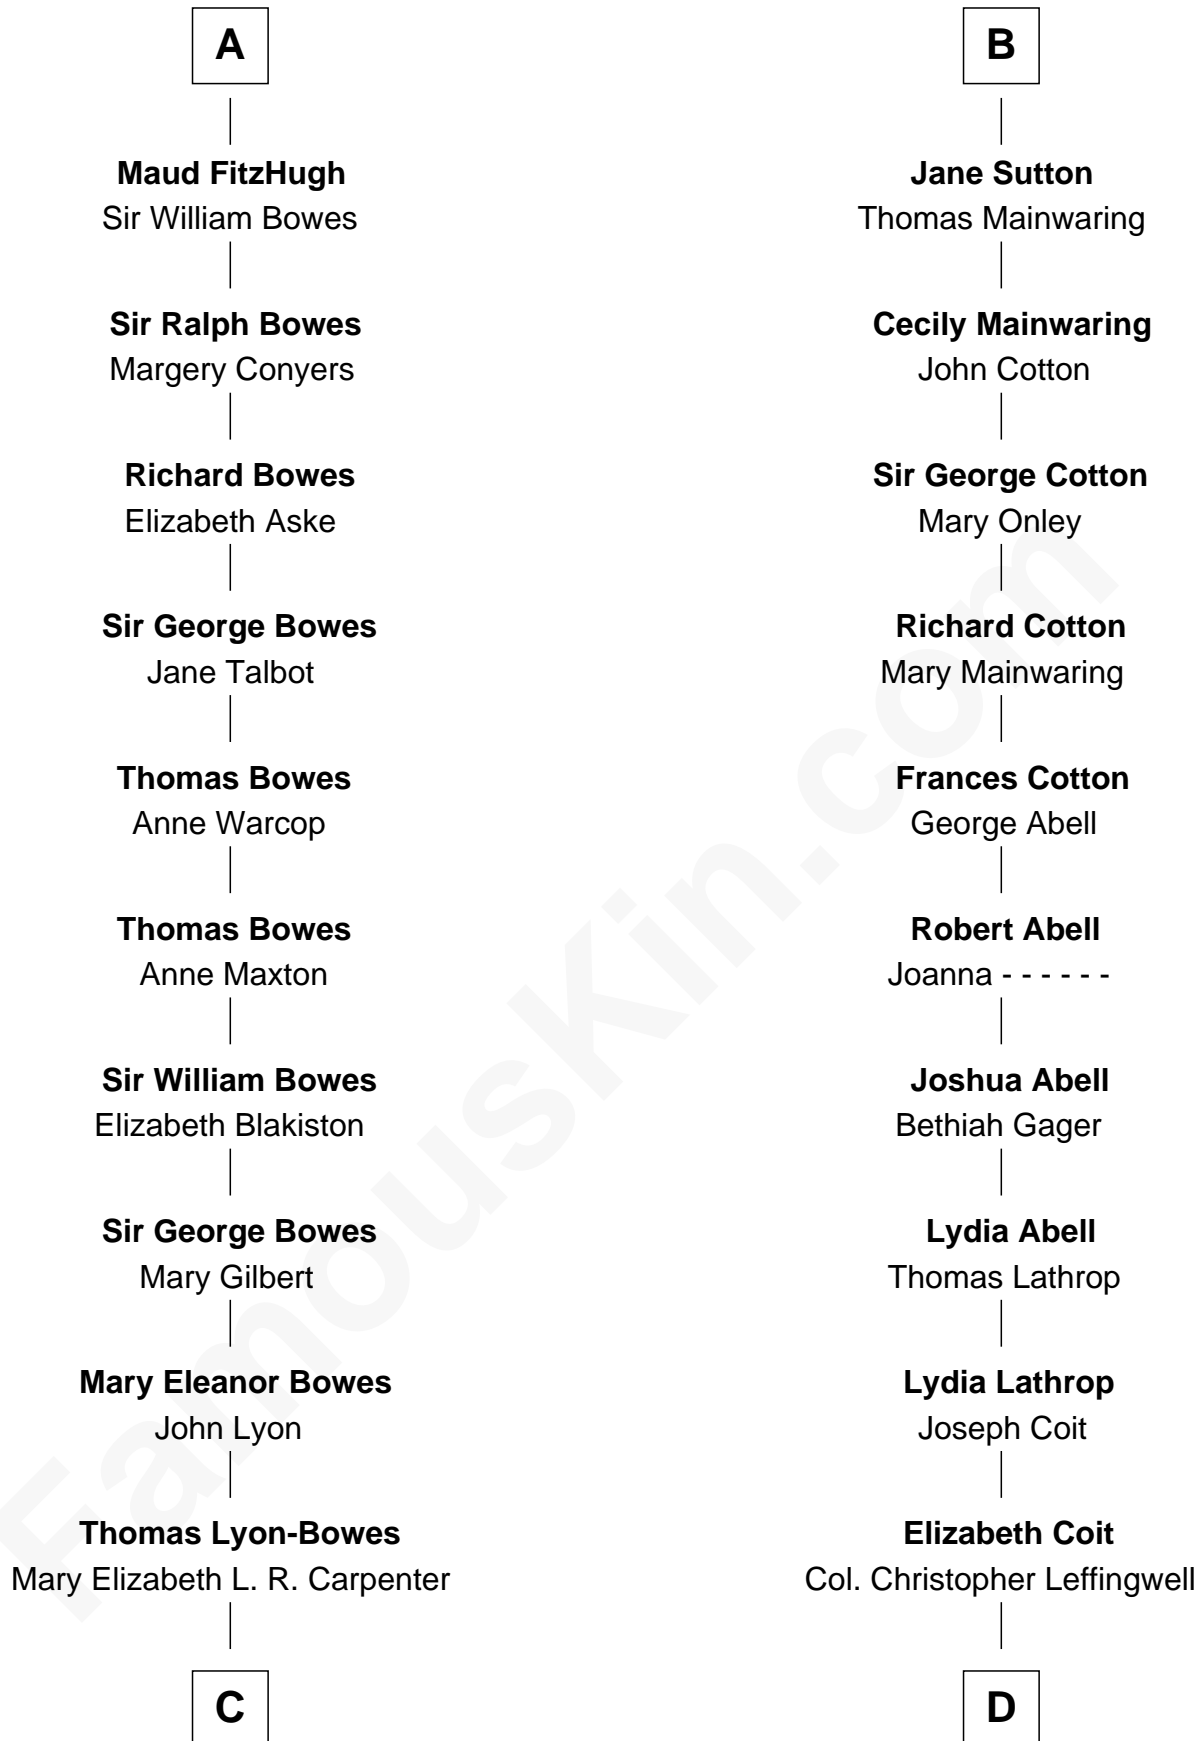

FamousKin.com Relationship Chart of

Queen Elizabeth II

Queen of the United Kingdom

21st cousin of

John Foster Dulles

52nd U.S. Secretary of State

Sir Roger de Somery

C

Thomas George Lyon-Bowes

Charlotte Grimstead

Claude Bowes-Lyon

Frances Dora Smith

Claude George Bowes-Lyon

Cecilia Nina Cavendish-Bentinck

Elizabeth Bowes-Lyon

George VI, King of the United Kingdom