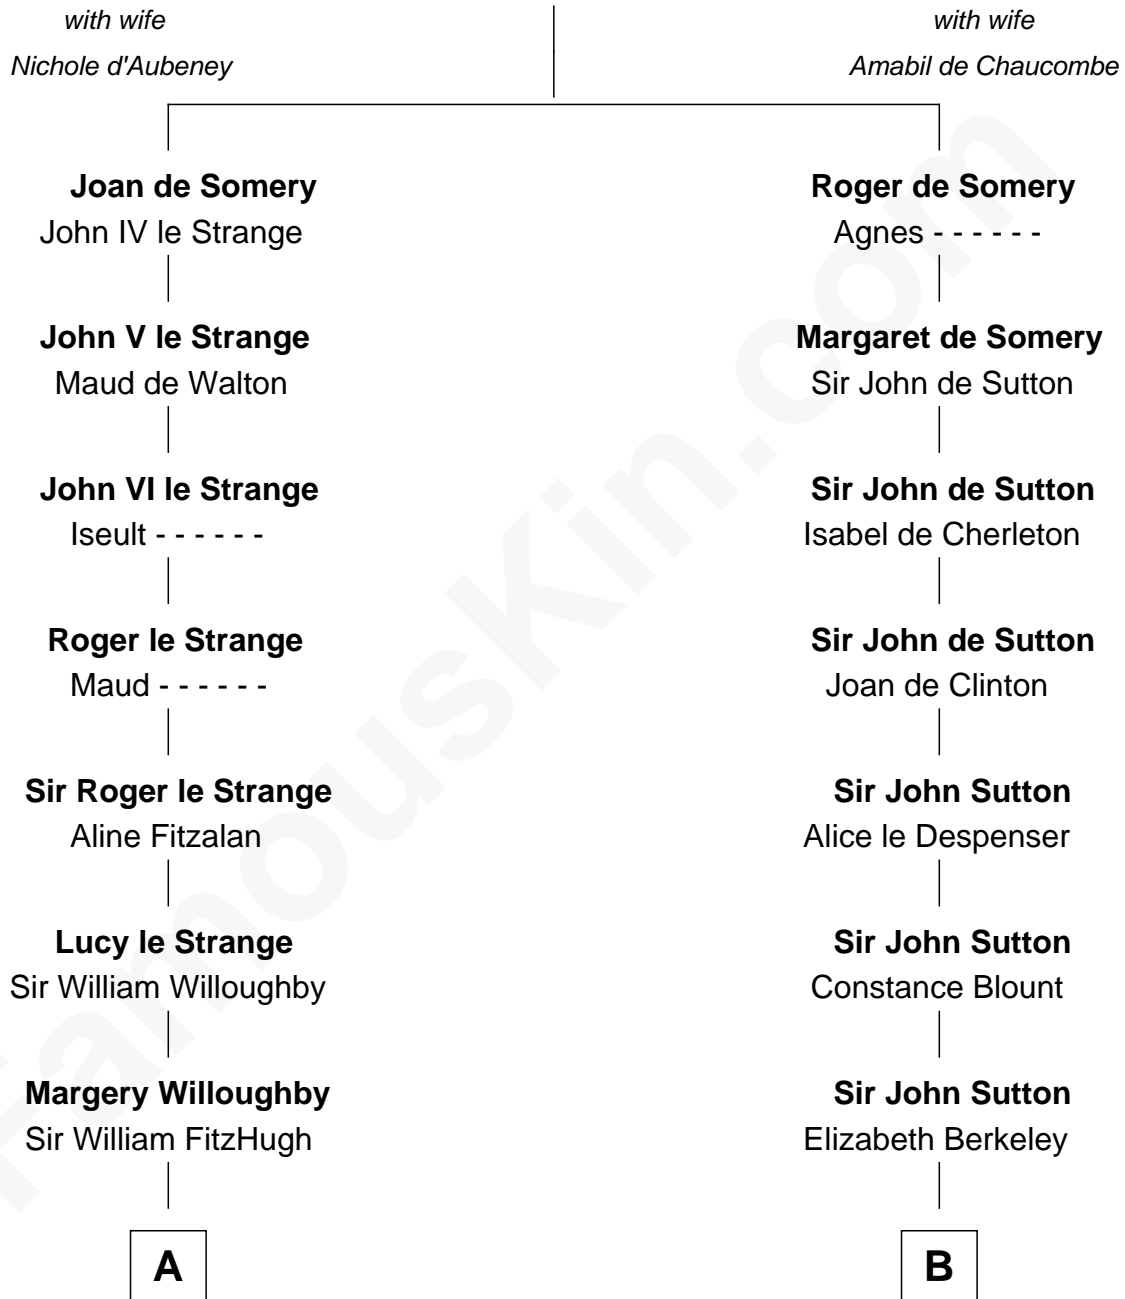

FamousKin.com Relationship Chart of

Queen Elizabeth II

Queen of the United Kingdom

21st cousin of

John Foster Dulles

52nd U.S. Secretary of State

Sir Roger de Somery

C

Thomas George Lyon-Bowes

Charlotte Grimstead

Claude Bowes-Lyon

Frances Dora Smith

Claude George Bowes-Lyon

Cecilia Nina Cavendish-Bentinck

Elizabeth Bowes-Lyon

George VI, King of the United Kingdom