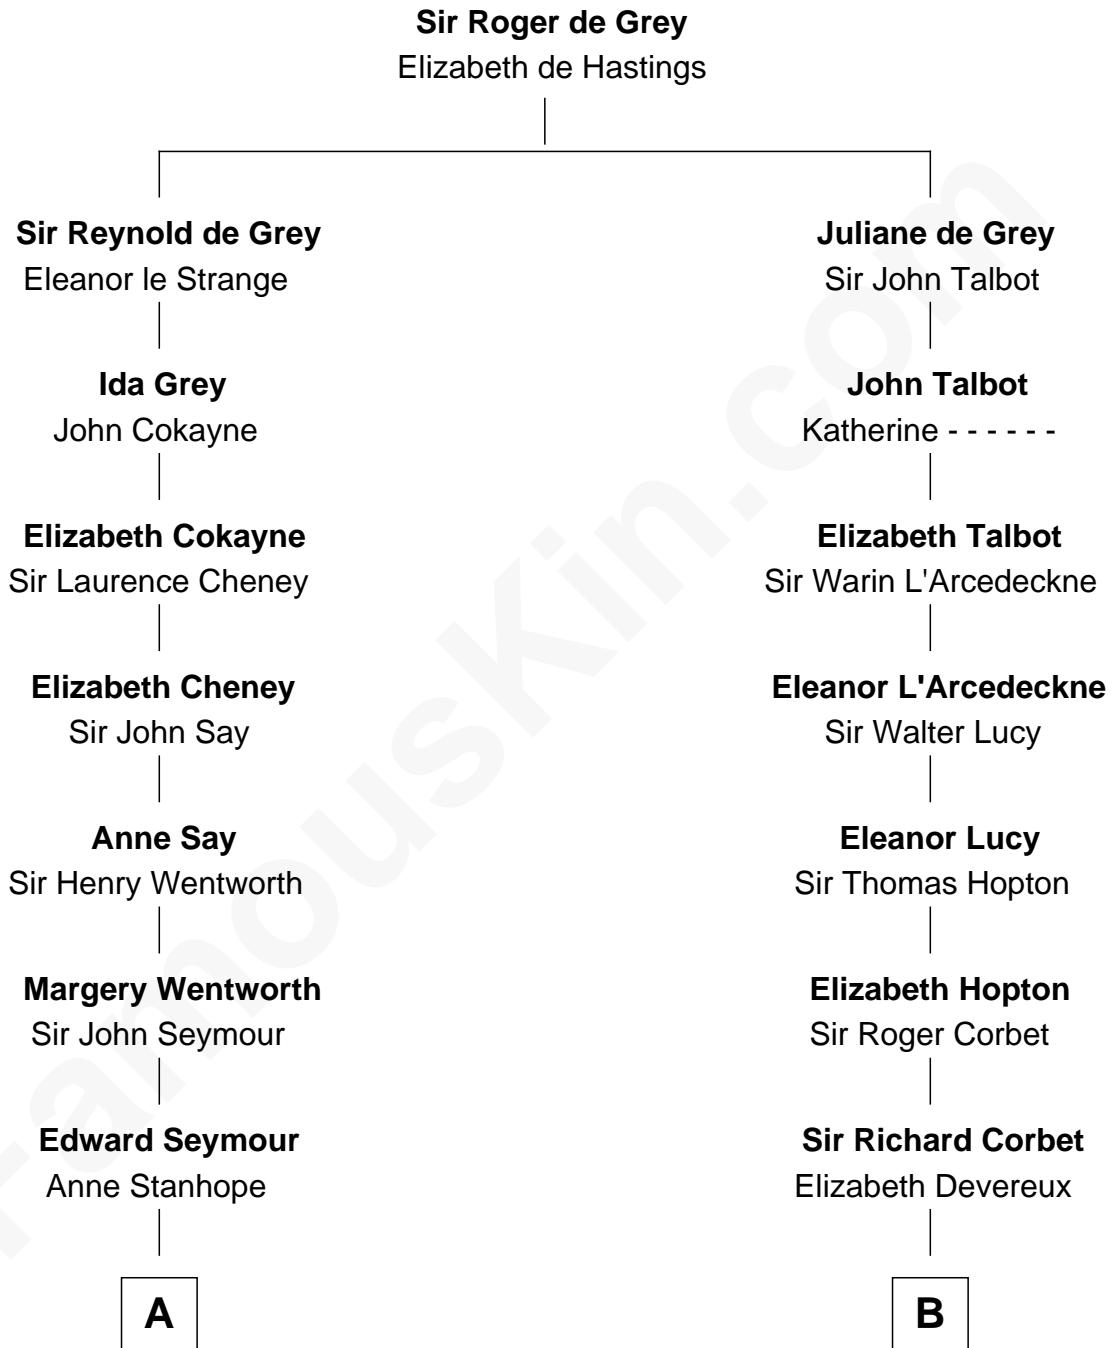

FamousKin.com Relationship Chart of

Queen Elizabeth II

Queen of the United Kingdom

19th cousin 2 times removed of

John Foster Dulles

52nd U.S. Secretary of State

C

Cecilia Nina Cavendish-Bentinck

Claude George Bowes-Lyon

Elizabeth Bowes-Lyon

George VI, King of the United Kingdom

Queen Elizabeth II

Queen of the United Kingdom

D

Joanna Leffingwell

Charles Lathrop