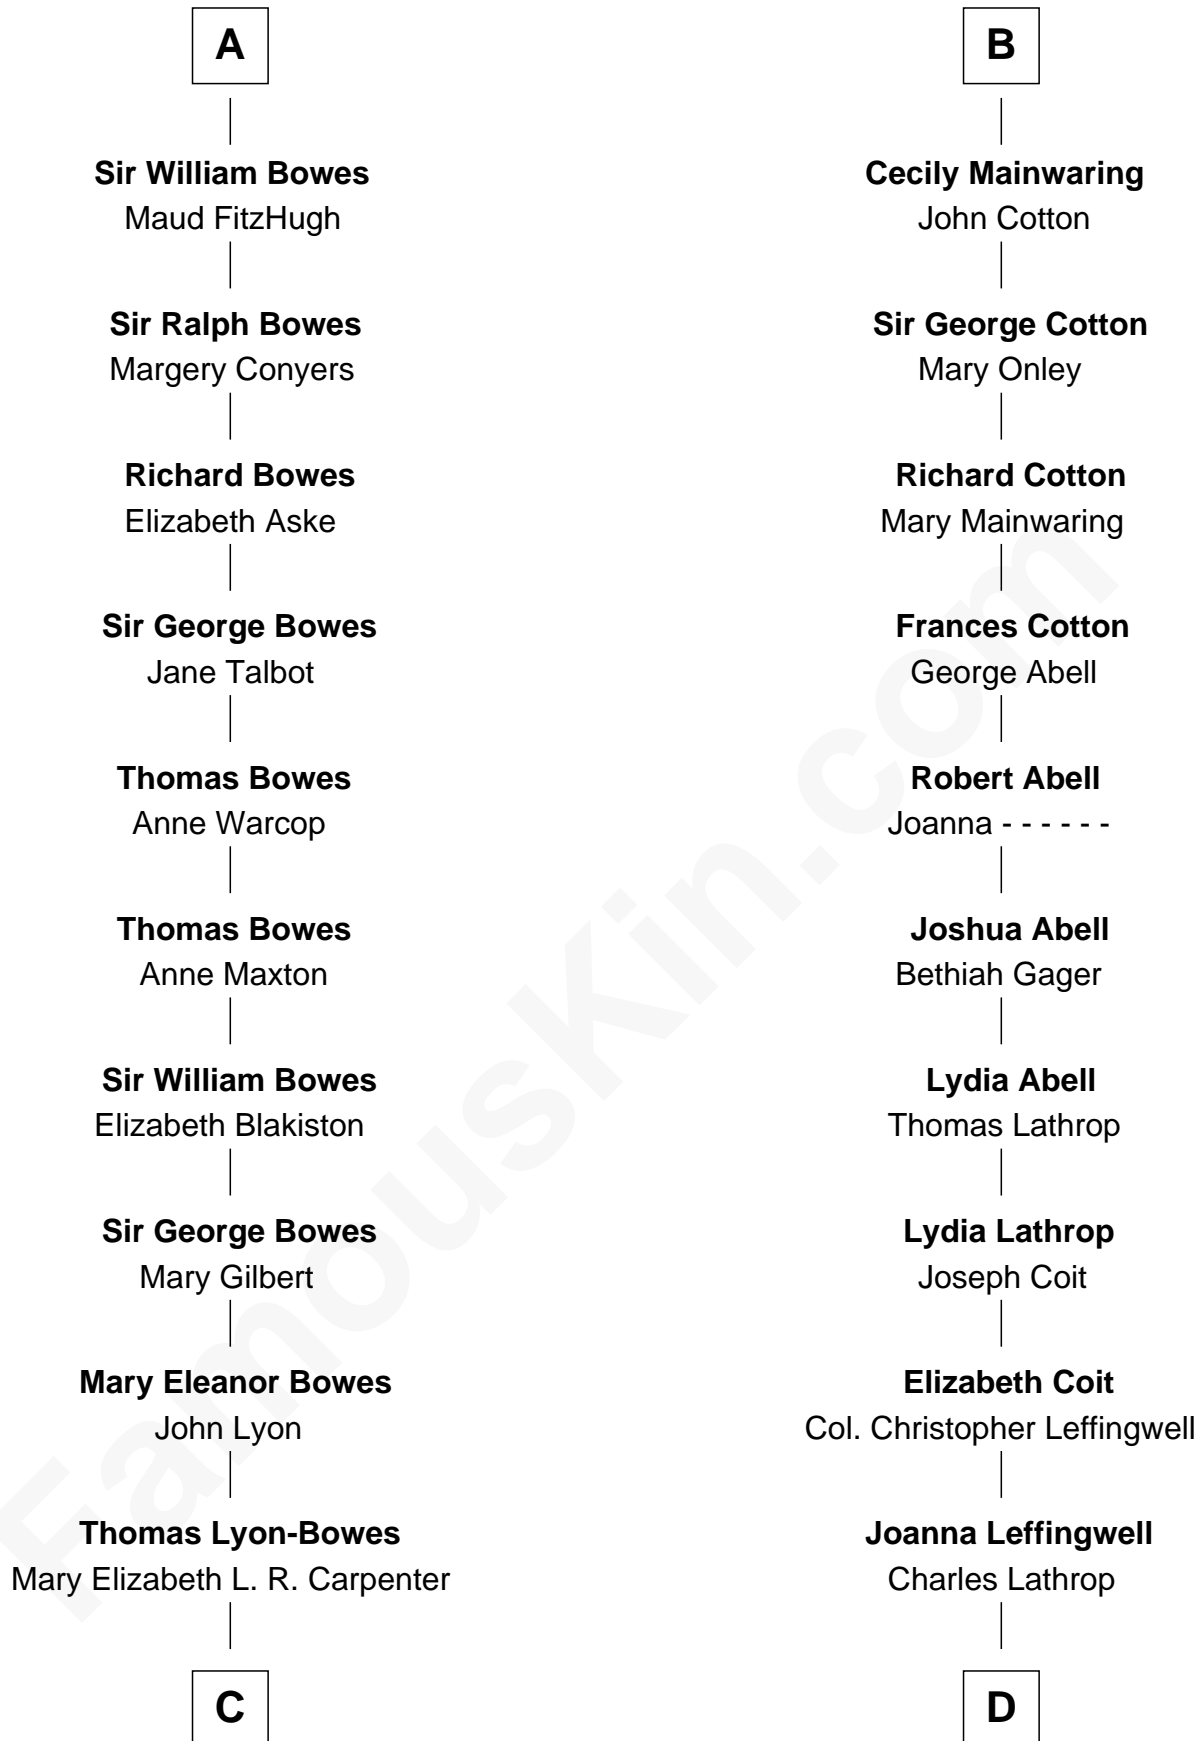

# FamousKin.com Relationship Chart of

**Queen Elizabeth II**

*Queen of the United Kingdom*

20th cousin 1 time removed of

**John Foster Dulles**

*52nd U.S. Secretary of State*

**Sir Roger de Quincy**  
Helen of Galloway

**C**

**Thomas George Lyon-Bowes**

Charlotte Grimstead

**Claude Bowes-Lyon**

Frances Dora Smith

**Claude George Bowes-Lyon**

Cecilia Nina Cavendish-Bentinck

**Elizabeth Bowes-Lyon**

George VI, King of the United Kingdom

**Queen Elizabeth II**

*Queen of the United Kingdom*

**D**

**Harriet Wadsworth Lathrop**

Rev. Miron Winslow

**Harriet Lathrop Winslow**

Rev. John Welsh Dulles