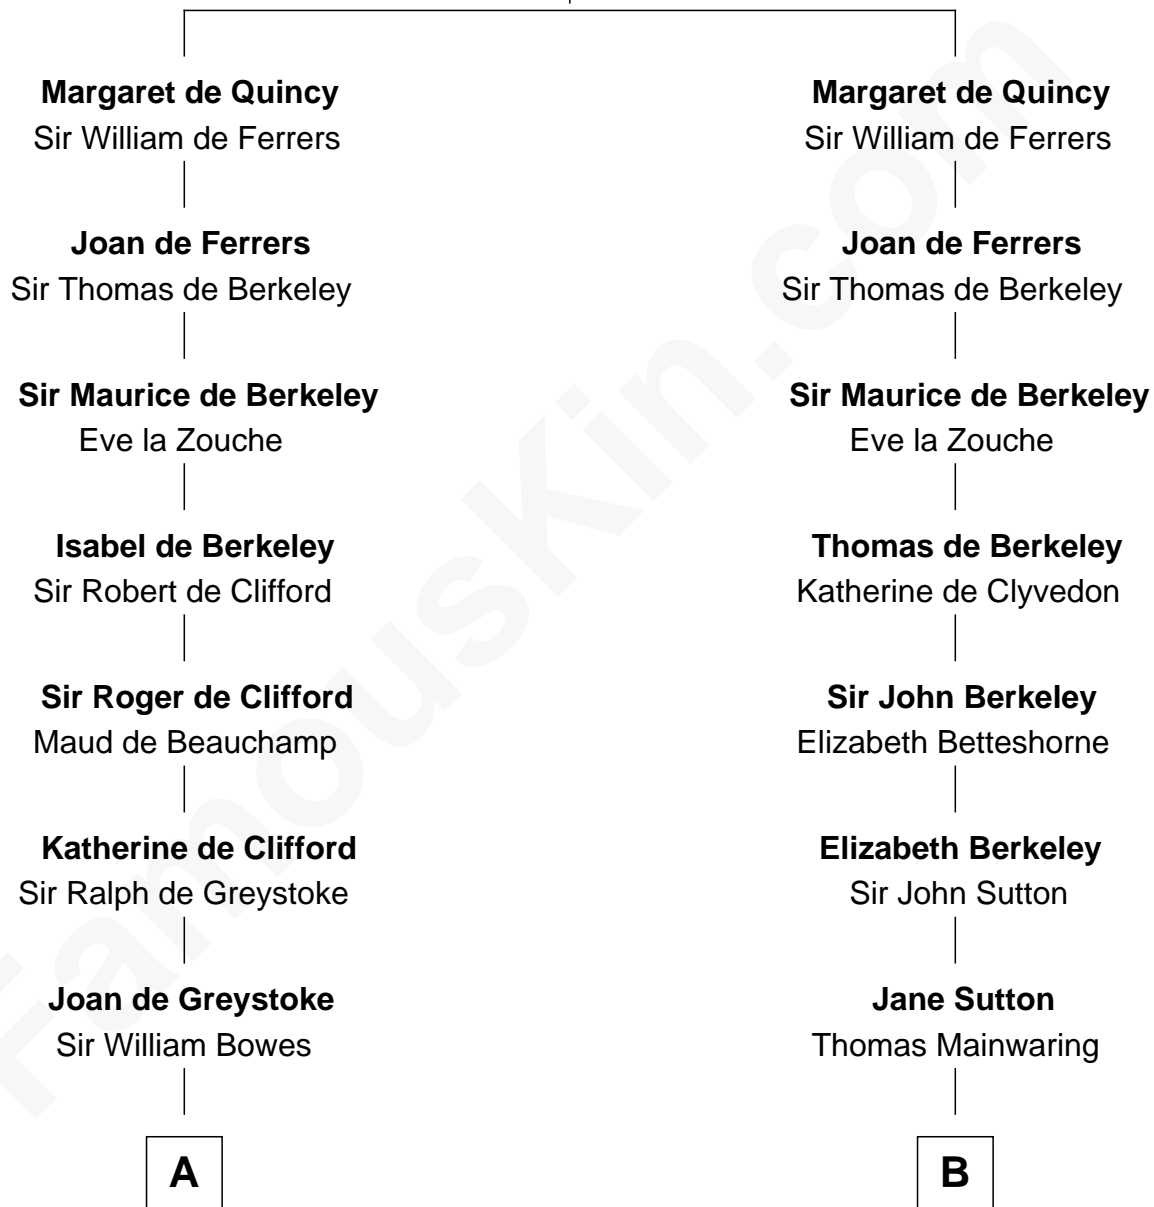

# FamousKin.com Relationship Chart of

**Queen Elizabeth II**

*Queen of the United Kingdom*

20th cousin 1 time removed of

**John Foster Dulles**

*52nd U.S. Secretary of State*

**Sir Roger de Quincy**  
Helen of Galloway

**C**

**Thomas George Lyon-Bowes**

Charlotte Grimstead

**Claude Bowes-Lyon**

Frances Dora Smith

**Claude George Bowes-Lyon**

Cecilia Nina Cavendish-Bentinck

**Elizabeth Bowes-Lyon**

George VI, King of the United Kingdom

**Queen Elizabeth II**

*Queen of the United Kingdom*

**D**

**Harriet Wadsworth Lathrop**

Rev. Miron Winslow

**Harriet Lathrop Winslow**

Rev. John Welsh Dulles