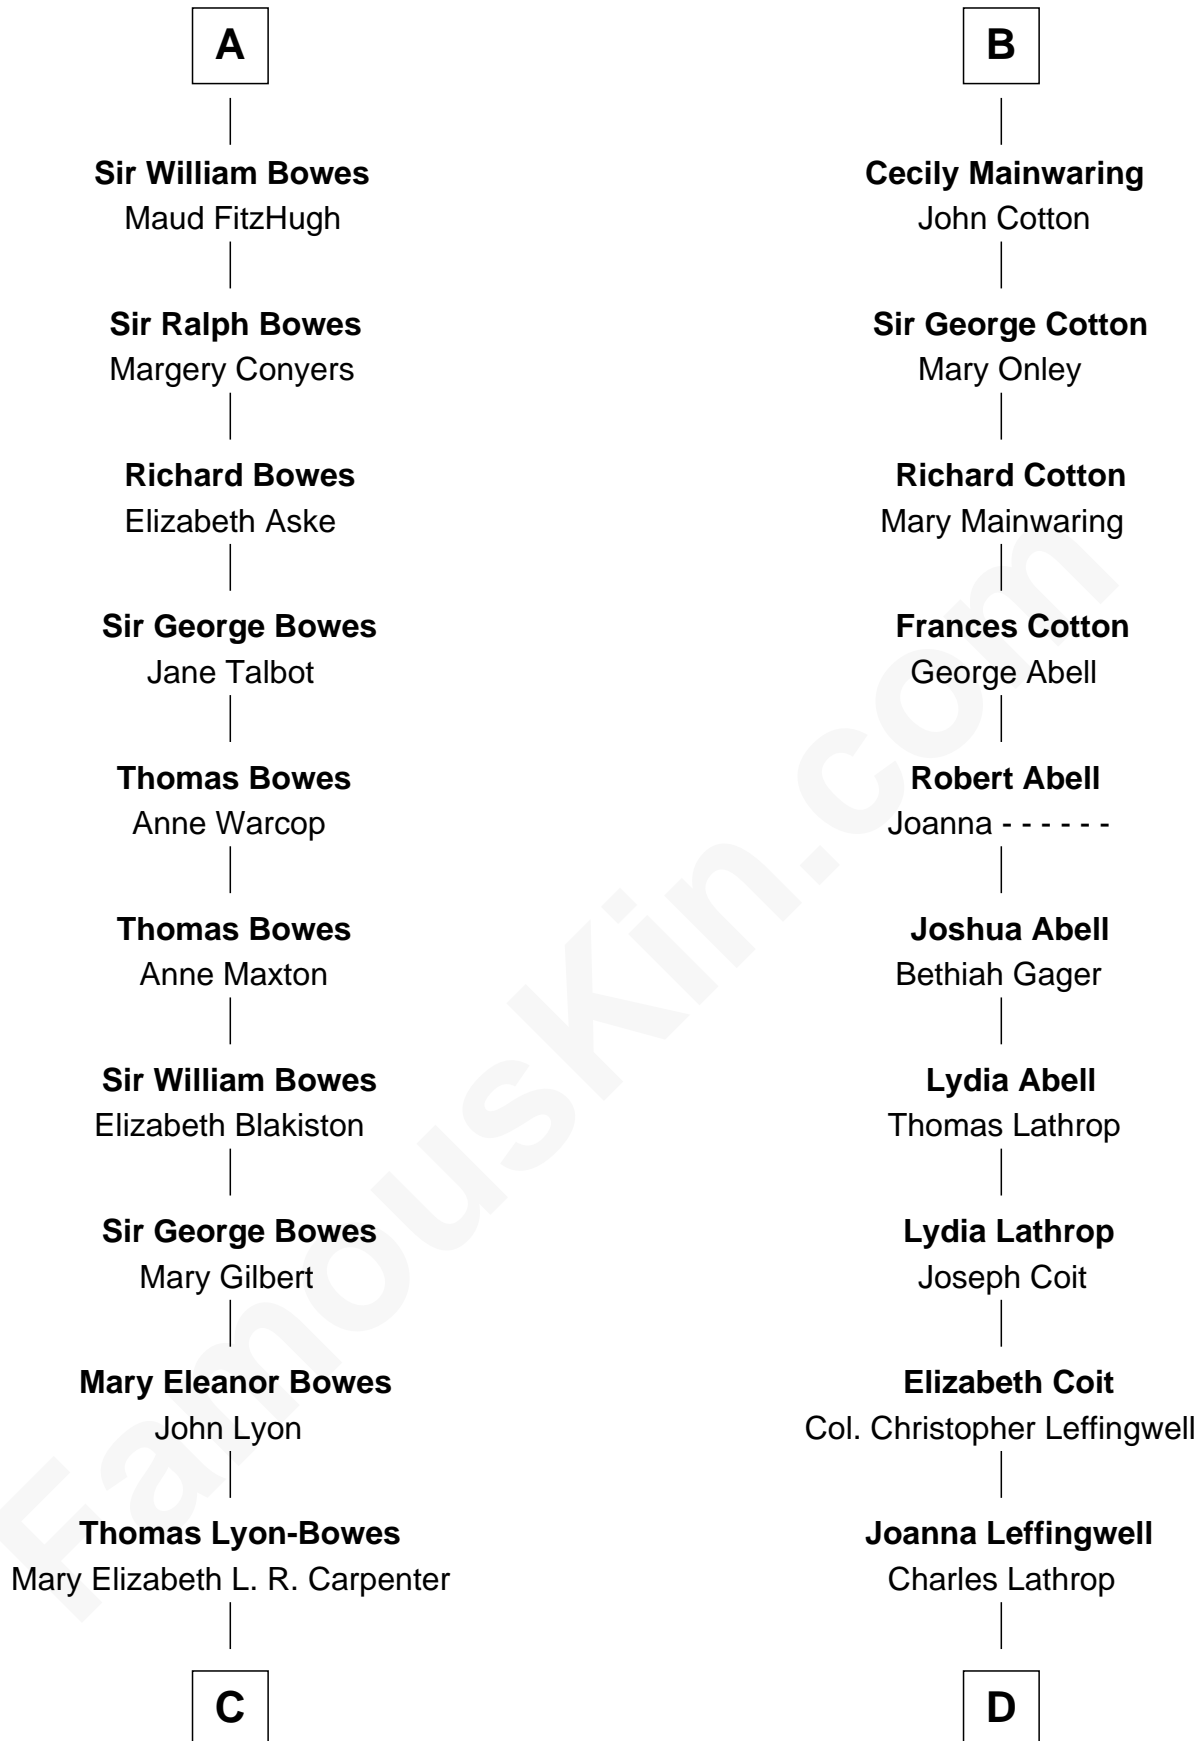

FamousKin.com

Relationship Chart of

Queen Elizabeth II

Queen of the United Kingdom

20th cousin 1 time removed of

John Foster Dulles

52nd U.S. Secretary of State

William de Cantilupe

George VI, King of the United Kingdom

Queen Elizabeth II

Queen of the United Kingdom

D

Harriet Wadsworth Lathrop

Rev. Miron Winslow

Harriet Lathrop Winslow

Rev. John Welsh Dulles