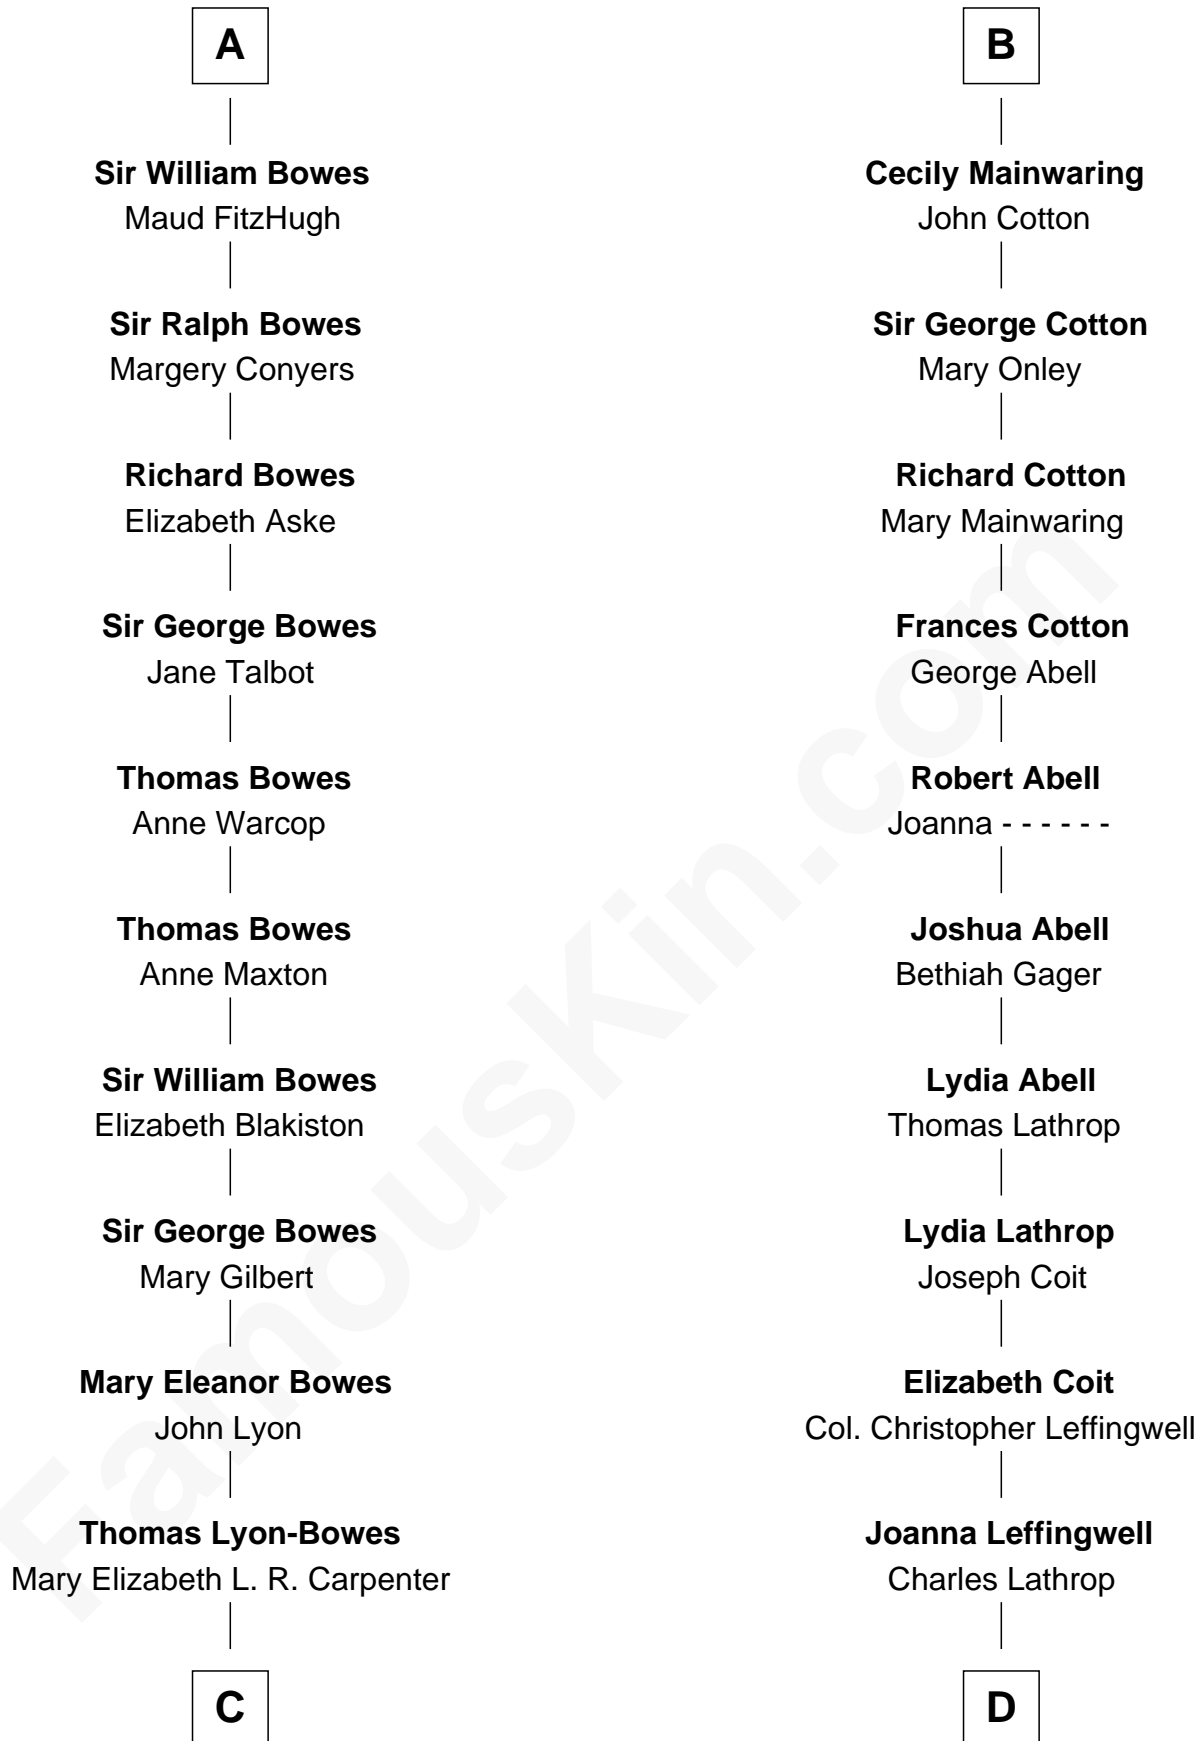

# FamousKin.com Relationship Chart of

**Queen Elizabeth II**

*Queen of the United Kingdom*

20th cousin 1 time removed of

**John Foster Dulles**

*52nd U.S. Secretary of State*

**Sir William de Ferrers**

Agnes of Chester

**C**

**Thomas George Lyon-Bowes**

Charlotte Grimstead

**Claude Bowes-Lyon**

Frances Dora Smith

**Claude George Bowes-Lyon**

Cecilia Nina Cavendish-Bentinck

**Elizabeth Bowes-Lyon**

George VI, King of the United Kingdom

**Queen Elizabeth II**

*Queen of the United Kingdom*

**D**

**Harriet Wadsworth Lathrop**

Rev. Miron Winslow

**Harriet Lathrop Winslow**

Rev. John Welsh Dulles