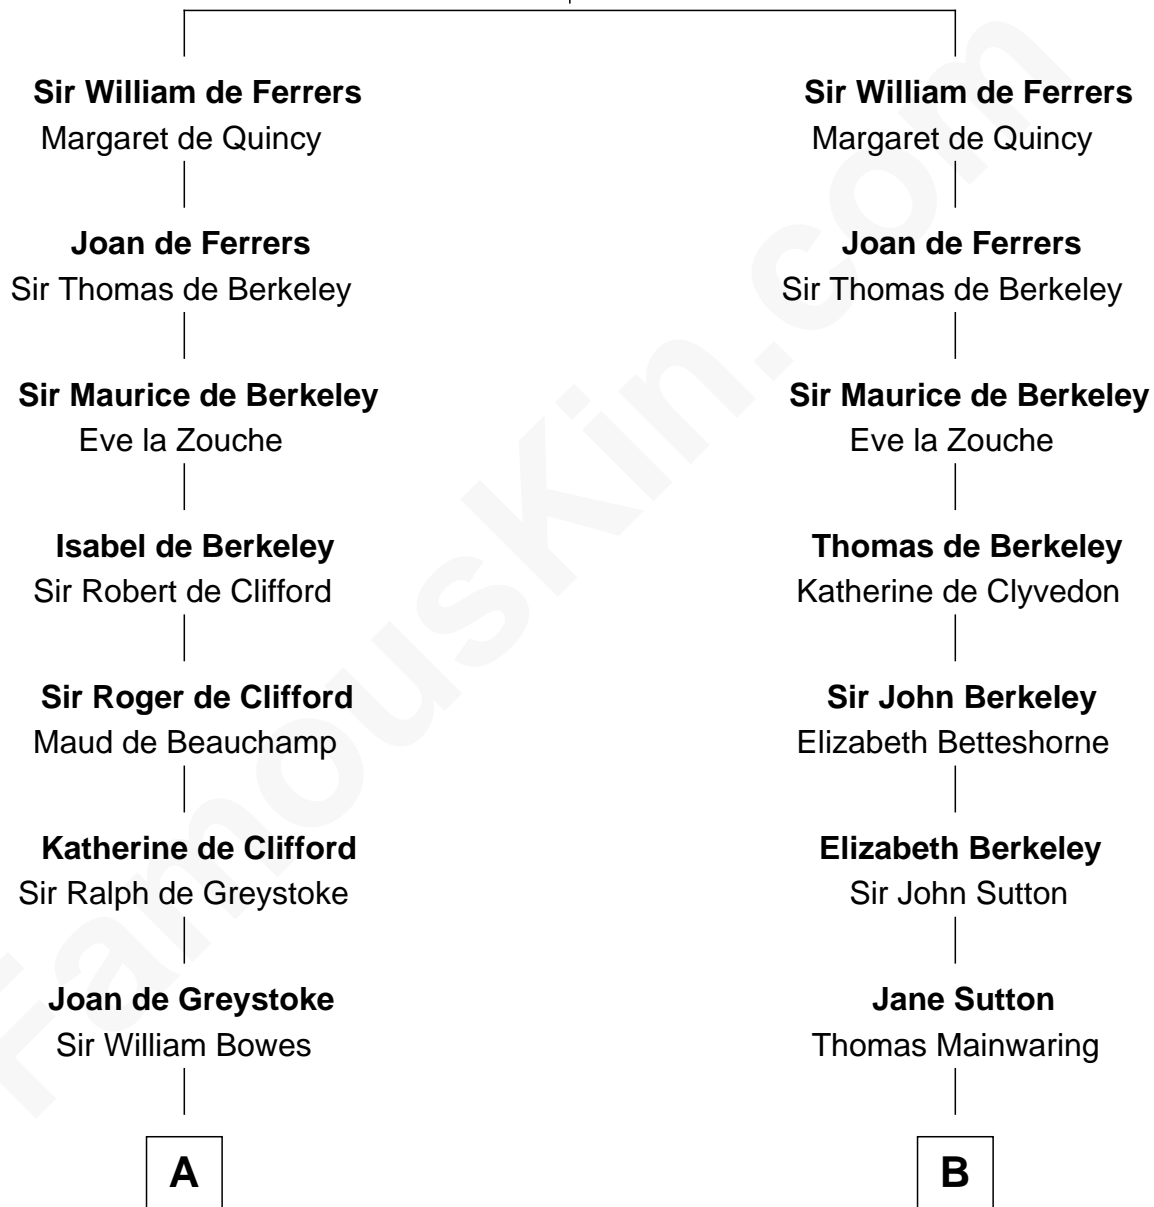

# FamousKin.com Relationship Chart of

**Queen Elizabeth II**

*Queen of the United Kingdom*

20th cousin 1 time removed of

**John Foster Dulles**

*52nd U.S. Secretary of State*

**Sir William de Ferrers**

Agnes of Chester

**C**

**Thomas George Lyon-Bowes**

Charlotte Grimstead

**Claude Bowes-Lyon**

Frances Dora Smith

**Claude George Bowes-Lyon**

Cecilia Nina Cavendish-Bentinck

**Elizabeth Bowes-Lyon**

George VI, King of the United Kingdom

**Queen Elizabeth II**

*Queen of the United Kingdom*

**D**

**Harriet Wadsworth Lathrop**

Rev. Miron Winslow

**Harriet Lathrop Winslow**

Rev. John Welsh Dulles