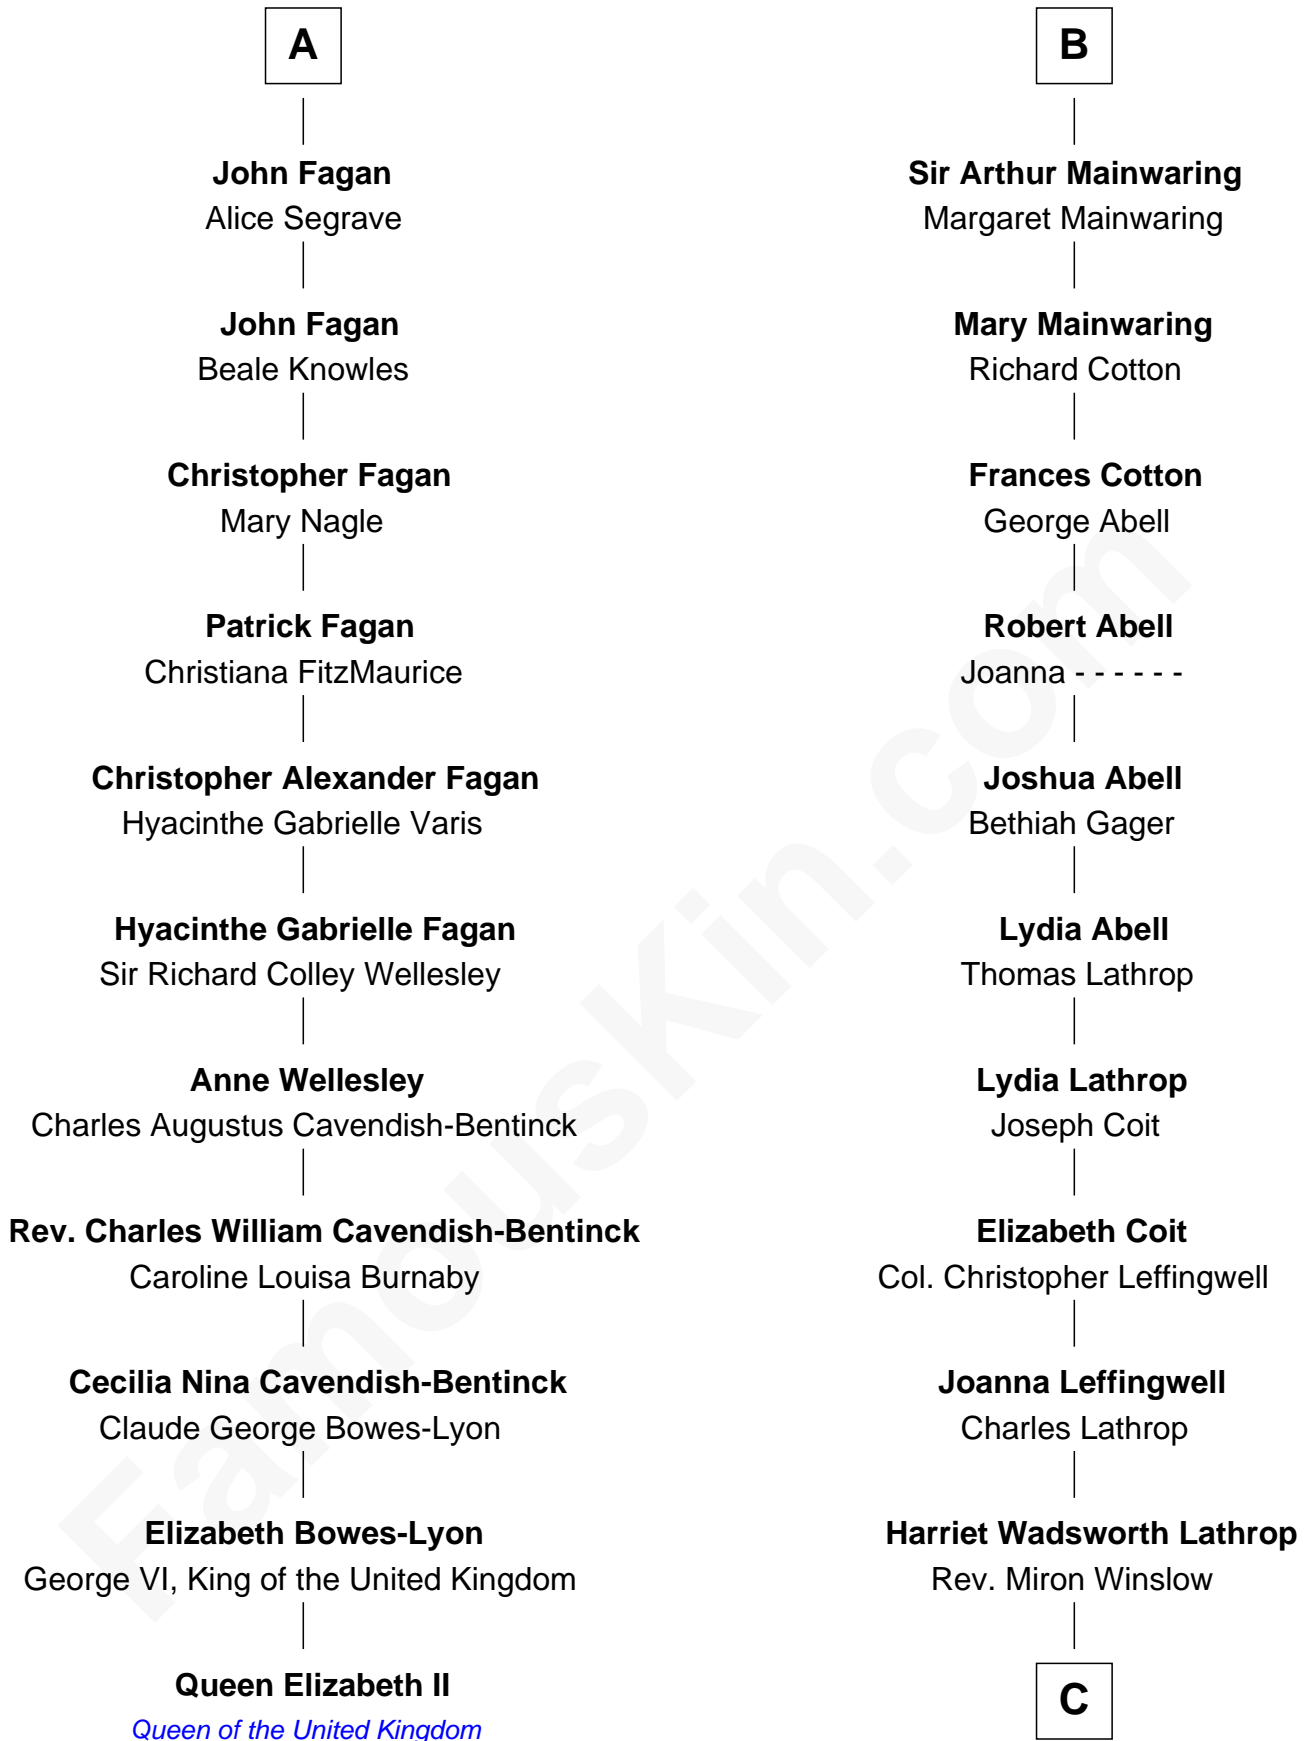

## Relationship Chart of

### Queen Elizabeth II

*Queen of the United Kingdom*

17th cousin 2 times removed of

### John Foster Dulles

*52nd U.S. Secretary of State*

**C**

**Harriet Lathrop Winslow**  
Rev. John Welsh Dulles

**Allen Macy Dulles**  
Edith Foster

**John Foster Dulles**  
*52nd U.S. Secretary of State*