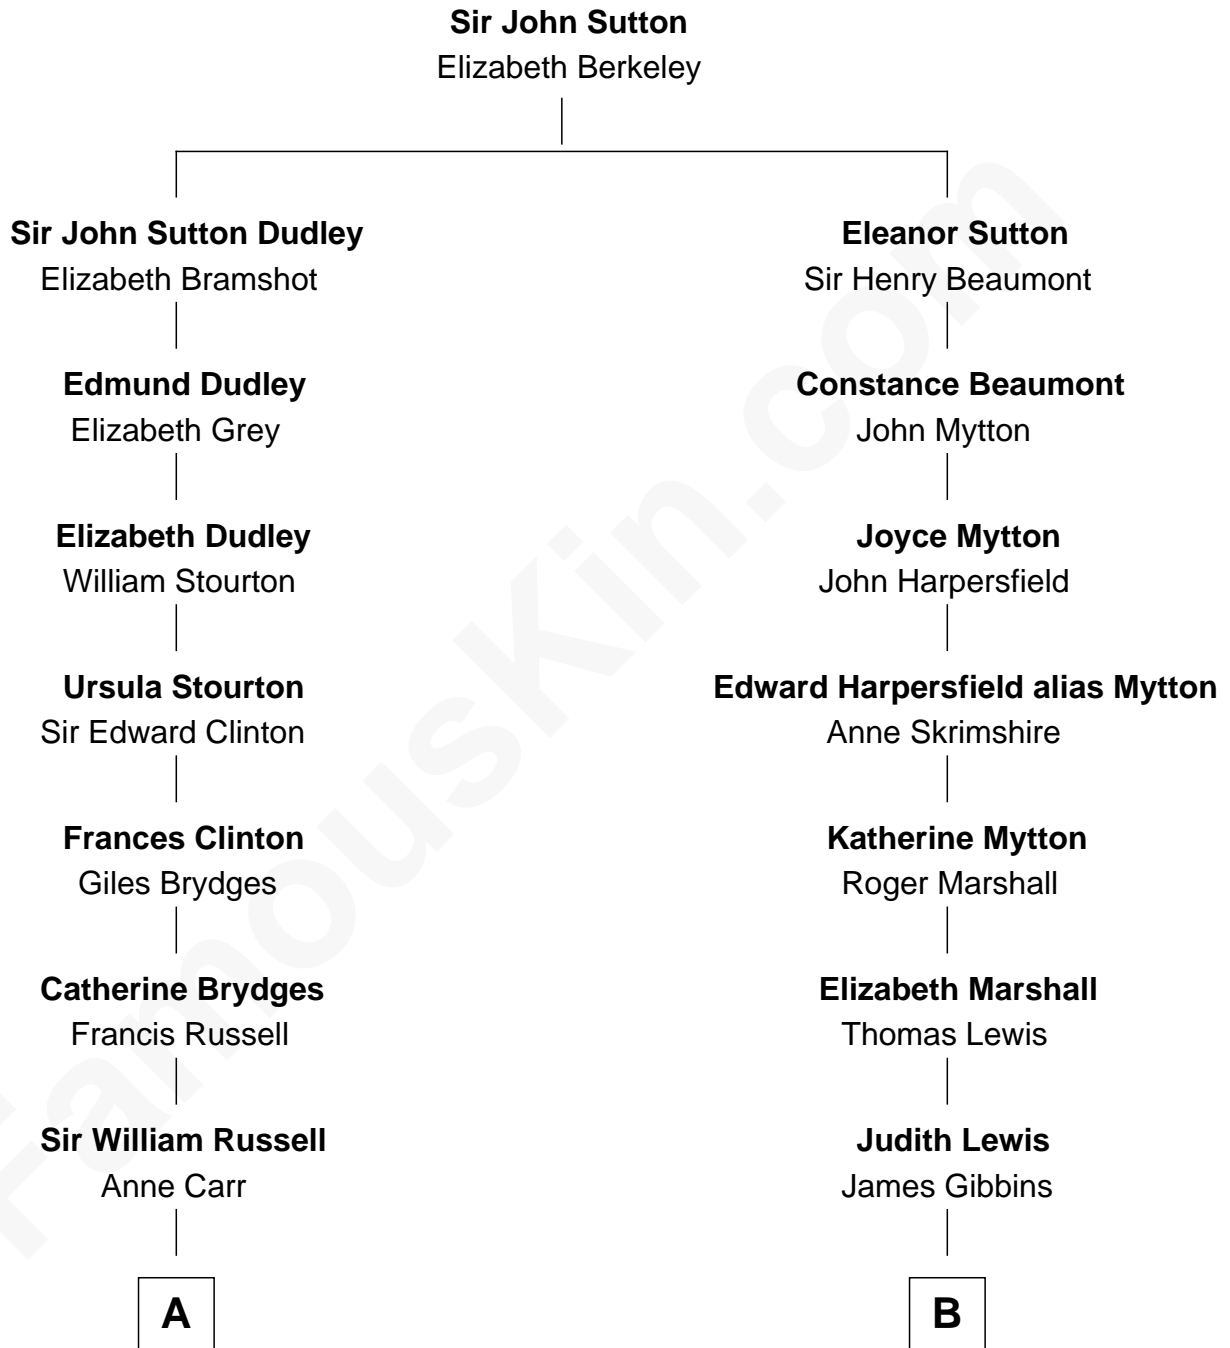

FamousKin.com

Relationship Chart of

Queen Elizabeth II

Queen of the United Kingdom

16th cousin 1 time removed of

Chevy Chase

Comedian, Actor and Writer

A

William Russell
Rachel Wriothesley

Rachel Russell
Sir William Cavendish

Sir William Cavendish
Catherine Hoskins

Sir William Cavendish
Charlotte Elizabeth Boyle

Dorothy Cavendish
William Henry Bentinck

Charles Augustus Cavendish-Bentinck
Anne Wellesley