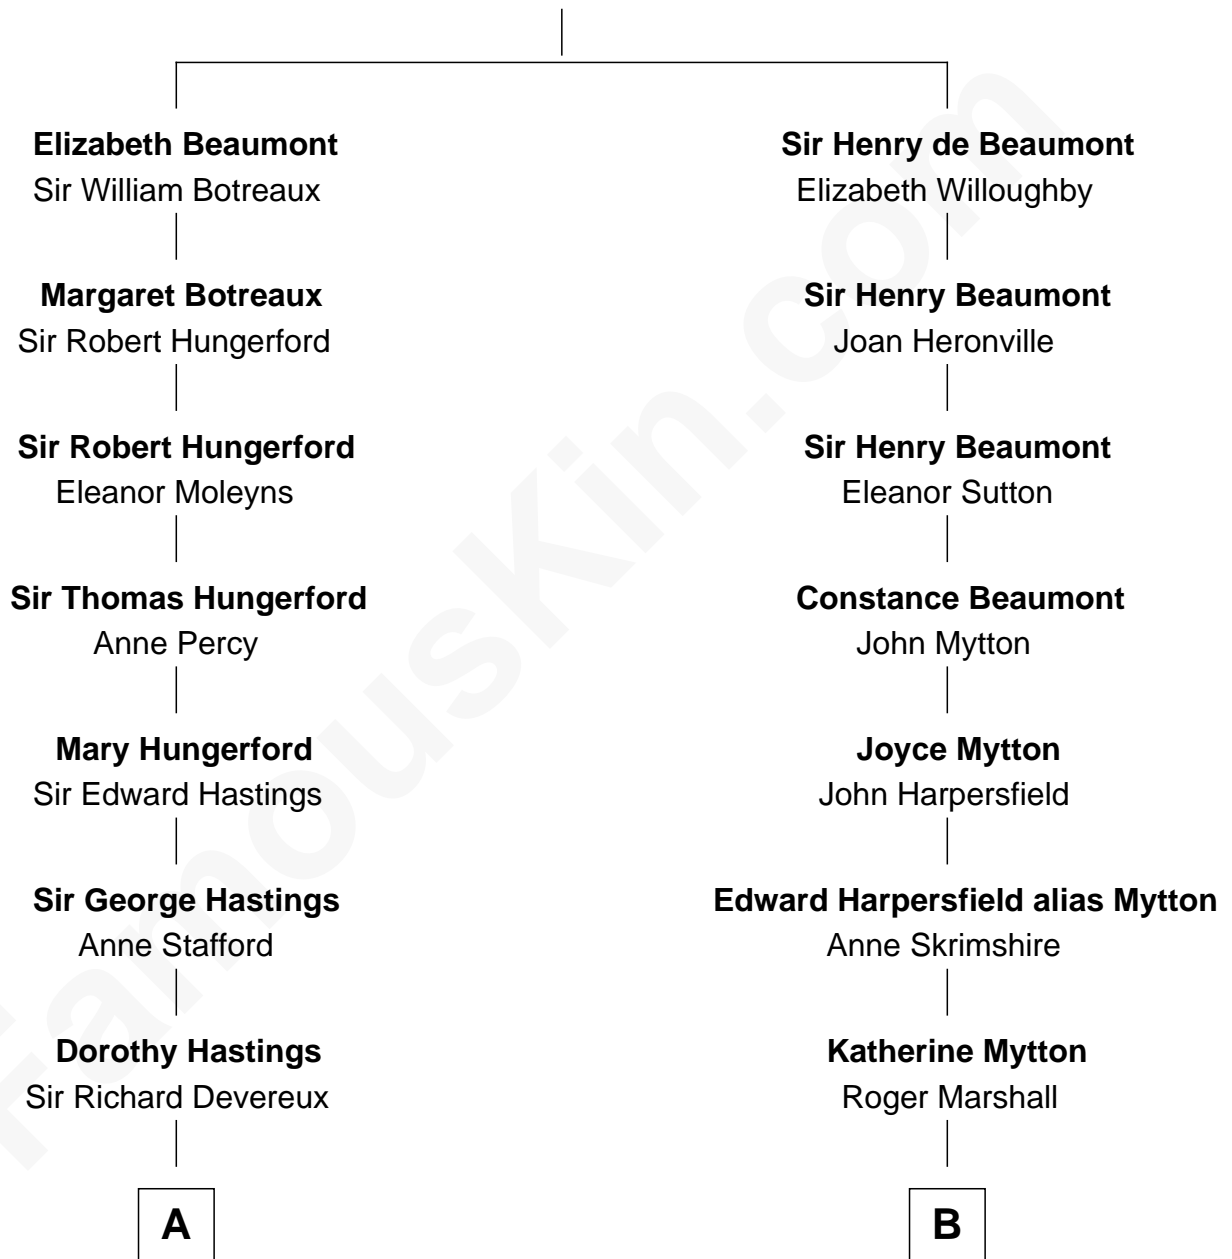

# FamousKin.com Relationship Chart of

**Queen Elizabeth II**

*Queen of the United Kingdom*

19th cousin of

**Chevy Chase**

*Comedian, Actor and Writer*

**Sir John de Beaumont**  
Katherine de Everingham

**C**

**Cecilia Nina Cavendish-Bentinck**

Claude George Bowes-Lyon

**Elizabeth Bowes-Lyon**

George VI, King of the United Kingdom

**Queen Elizabeth II**

*Queen of the United Kingdom*

**D**

**Edward Leigh Chase**

Mabel Penrose Tinsley

**Edward Tinsley Chase**

Cathalene Parker Browning

**Chevy Chase**

*Comedian, Actor and Writer*