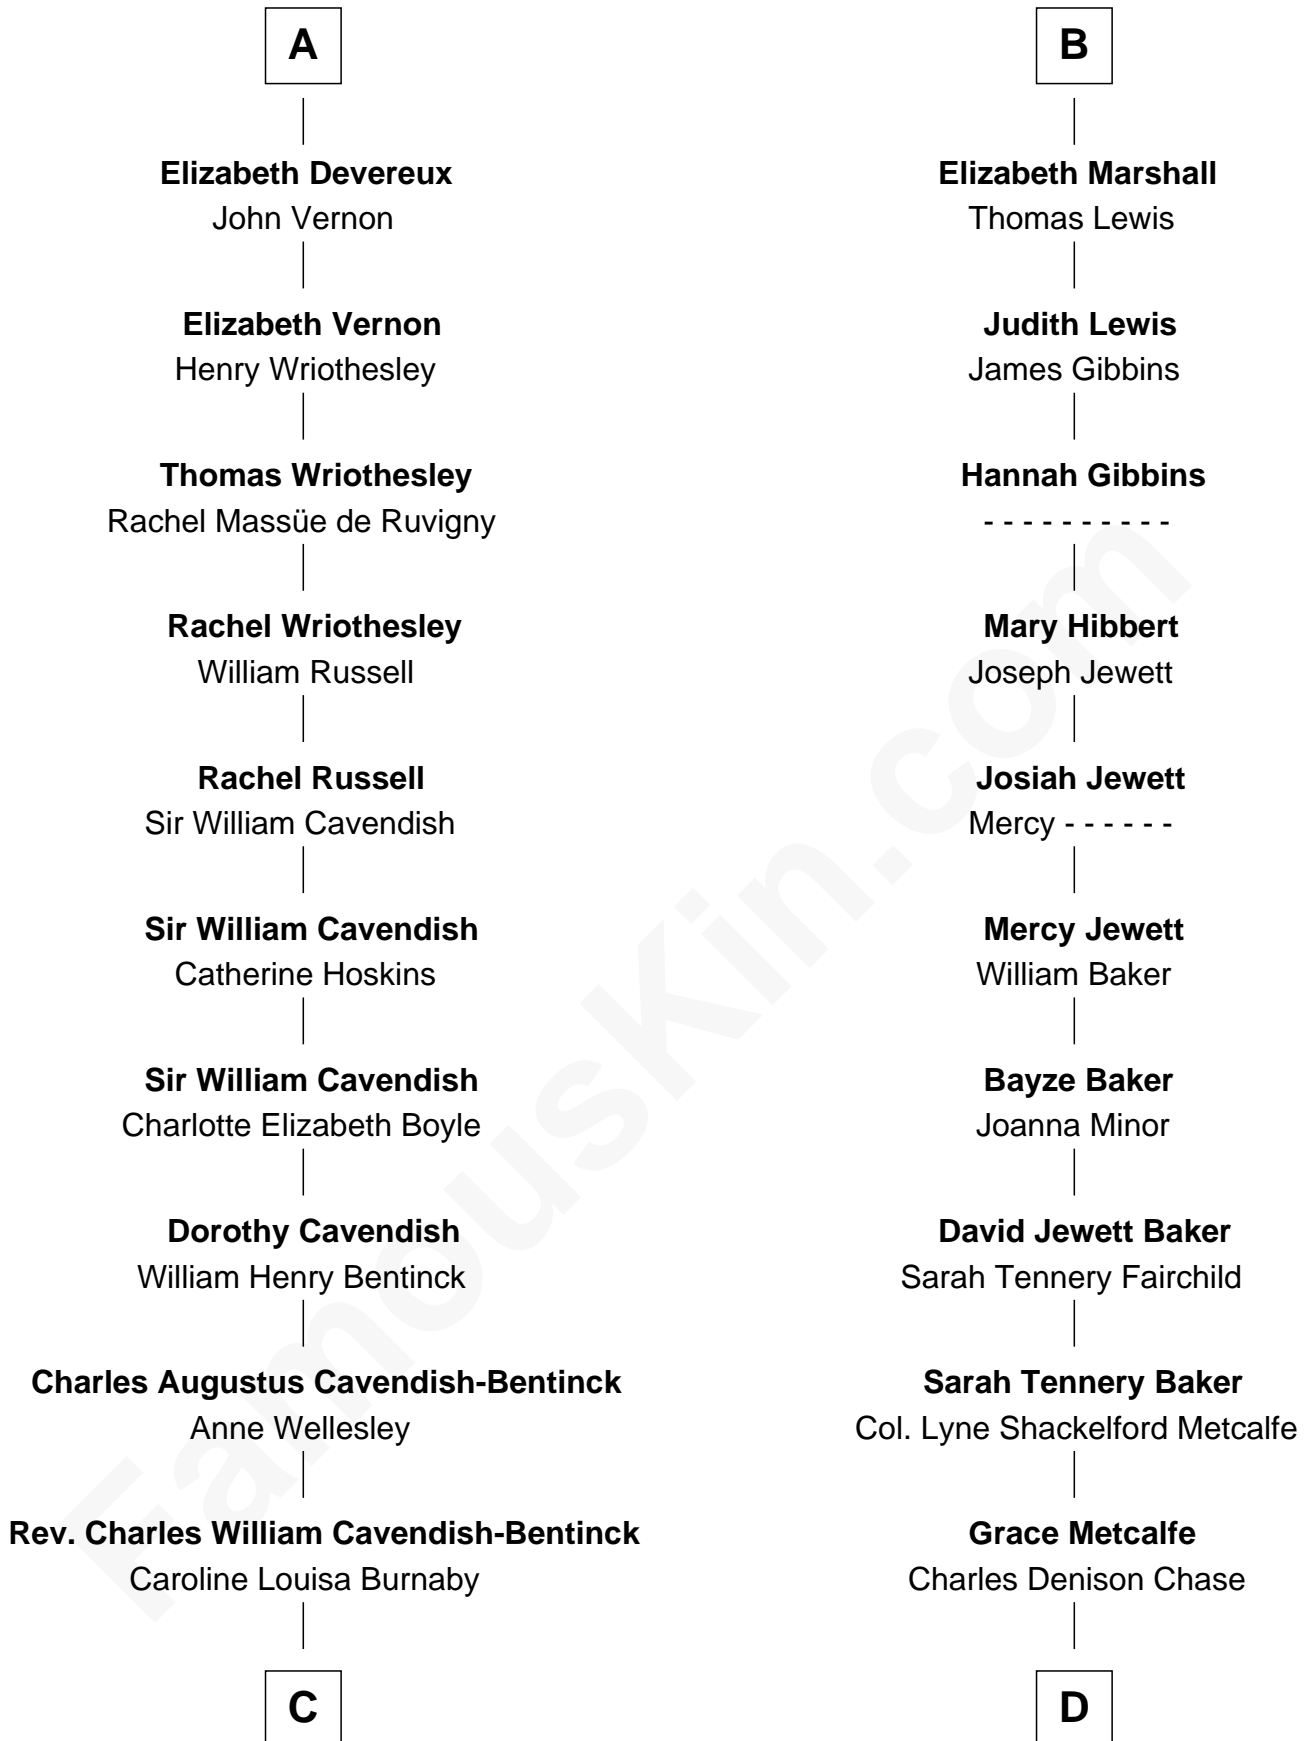

# FamousKin.com Relationship Chart of

**Queen Elizabeth II**

*Queen of the United Kingdom*

19th cousin of

**Chevy Chase**

*Comedian, Actor and Writer*

**Sir John de Beaumont**  
Katherine de Everingham

**C**

**Cecilia Nina Cavendish-Bentinck**

Claude George Bowes-Lyon

**Elizabeth Bowes-Lyon**

George VI, King of the United Kingdom

**Queen Elizabeth II**

*Queen of the United Kingdom*

**D**

**Edward Leigh Chase**

Mabel Penrose Tinsley

**Edward Tinsley Chase**

Cathalene Parker Browning

**Chevy Chase**

*Comedian, Actor and Writer*