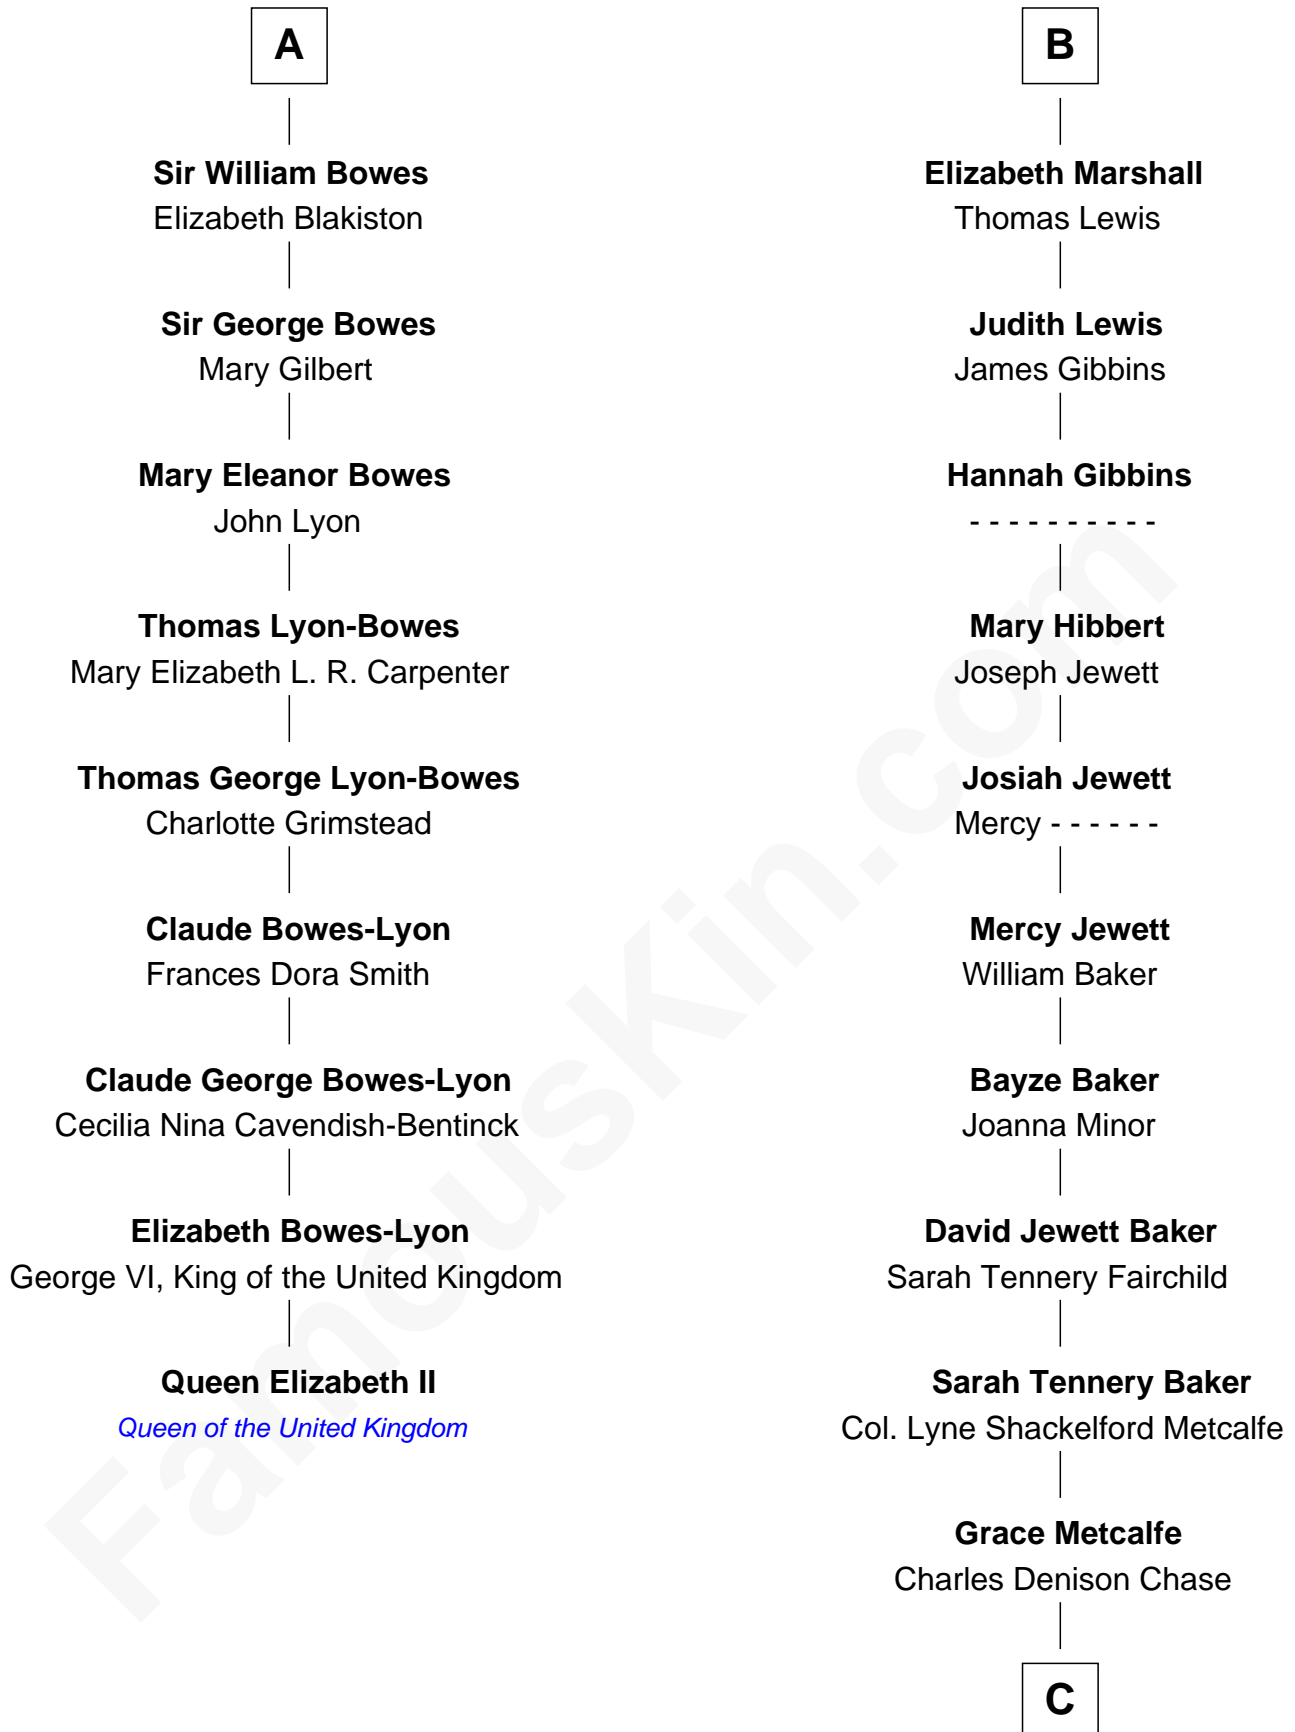

### Queen Elizabeth II

*Queen of the United Kingdom*

15th cousin 4 times removed of

**Chevy Chase**

*Comedian, Actor and Writer*

**Sir William Willoughby**

Lucy le Strange

**Margery Willoughby**

Jane Talbot

**Thomas Bowes**

Anne Warcop

**Thomas Bowes**

Anne Maxton

**A**

**Elizabeth Willoughby**

Sir Henry de Beaumont

**Sir Henry Beaumont**

Joan Heronville

**Sir Henry Beaumont**

Eleanor Sutton

**Constance Beaumont**

John Mytton

**Joyce Mytton**

John Harpersfield

**Edward Harpersfield alias Mytton**

Anne Skrimshire

**Katherine Mytton**

Roger Marshall

**B**

**C**

**Edward Leigh Chase**

Mabel Penrose Tinsley