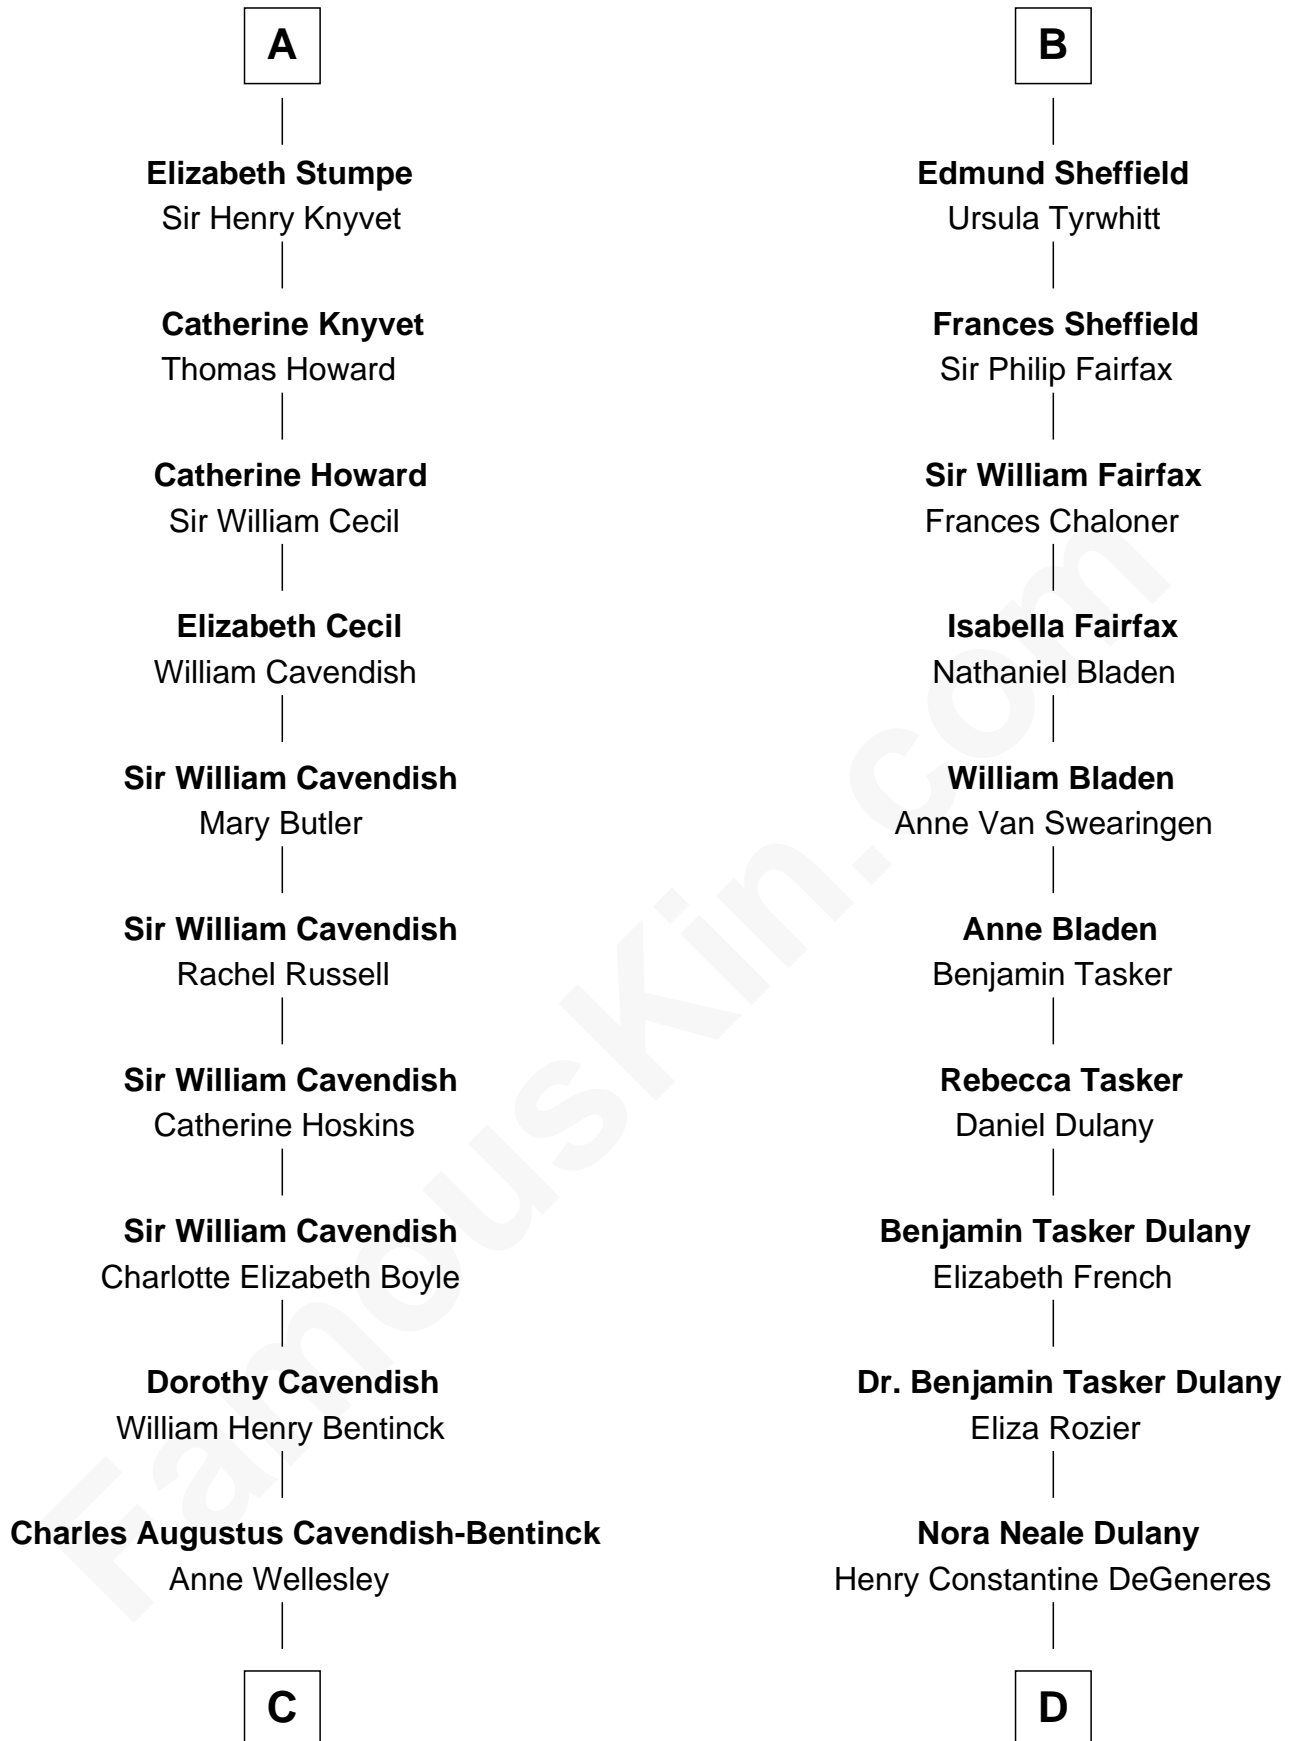

# FamousKin.com Relationship Chart of

**Queen Elizabeth II**

*Queen of the United Kingdom*

20th cousin 1 time removed of

**Ellen DeGeneres**

*Comedienne and TV Personality*

**Sir Hugh de Courtnay**

Margaret de Bohun

**C**

**Rev. Charles William Cavendish-Bentinck**

Caroline Louisa Burnaby

**Cecilia Nina Cavendish-Bentinck**

Claude George Bowes-Lyon

**Elizabeth Bowes-Lyon**

George VI, King of the United Kingdom

**Queen Elizabeth II**

*Queen of the United Kingdom*

**D**

**Joseph C. DeGeneres**

Mary Whittemore

**Alfred George DeGeneres**

Julia E. Billiu

**Elliot Everett DeGeneres**

Ruth Elodie Martin