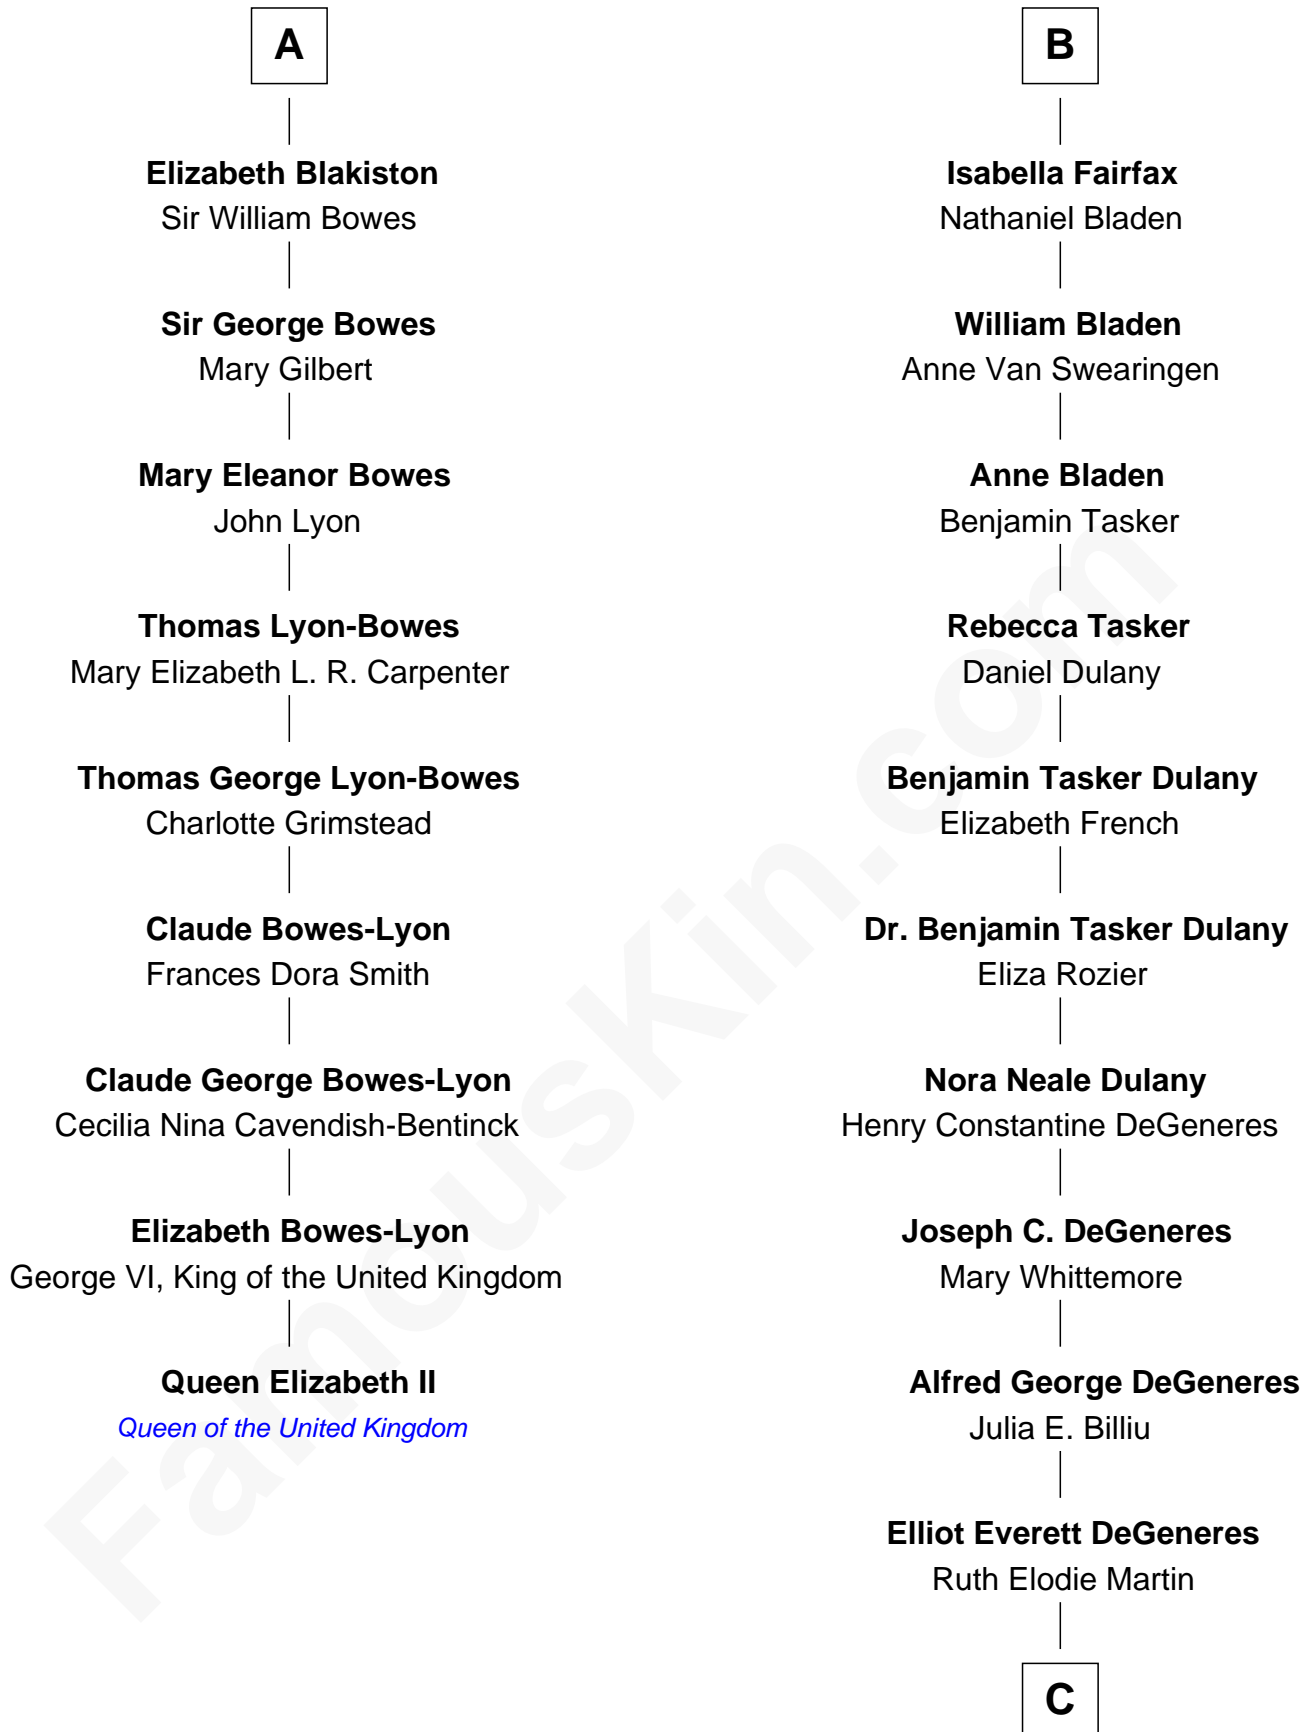

FamousKin.com Relationship Chart of

Queen Elizabeth II

Queen of the United Kingdom

15th cousin 3 times removed of

Ellen DeGeneres

Comedienne and TV Personality

John Clifford
Margaret Bromflete

C

Elliot Everett DeGeneres

Betty Jane Pfeffer

Ellen DeGeneres

Comedienne and TV Personality

FamousKin.com