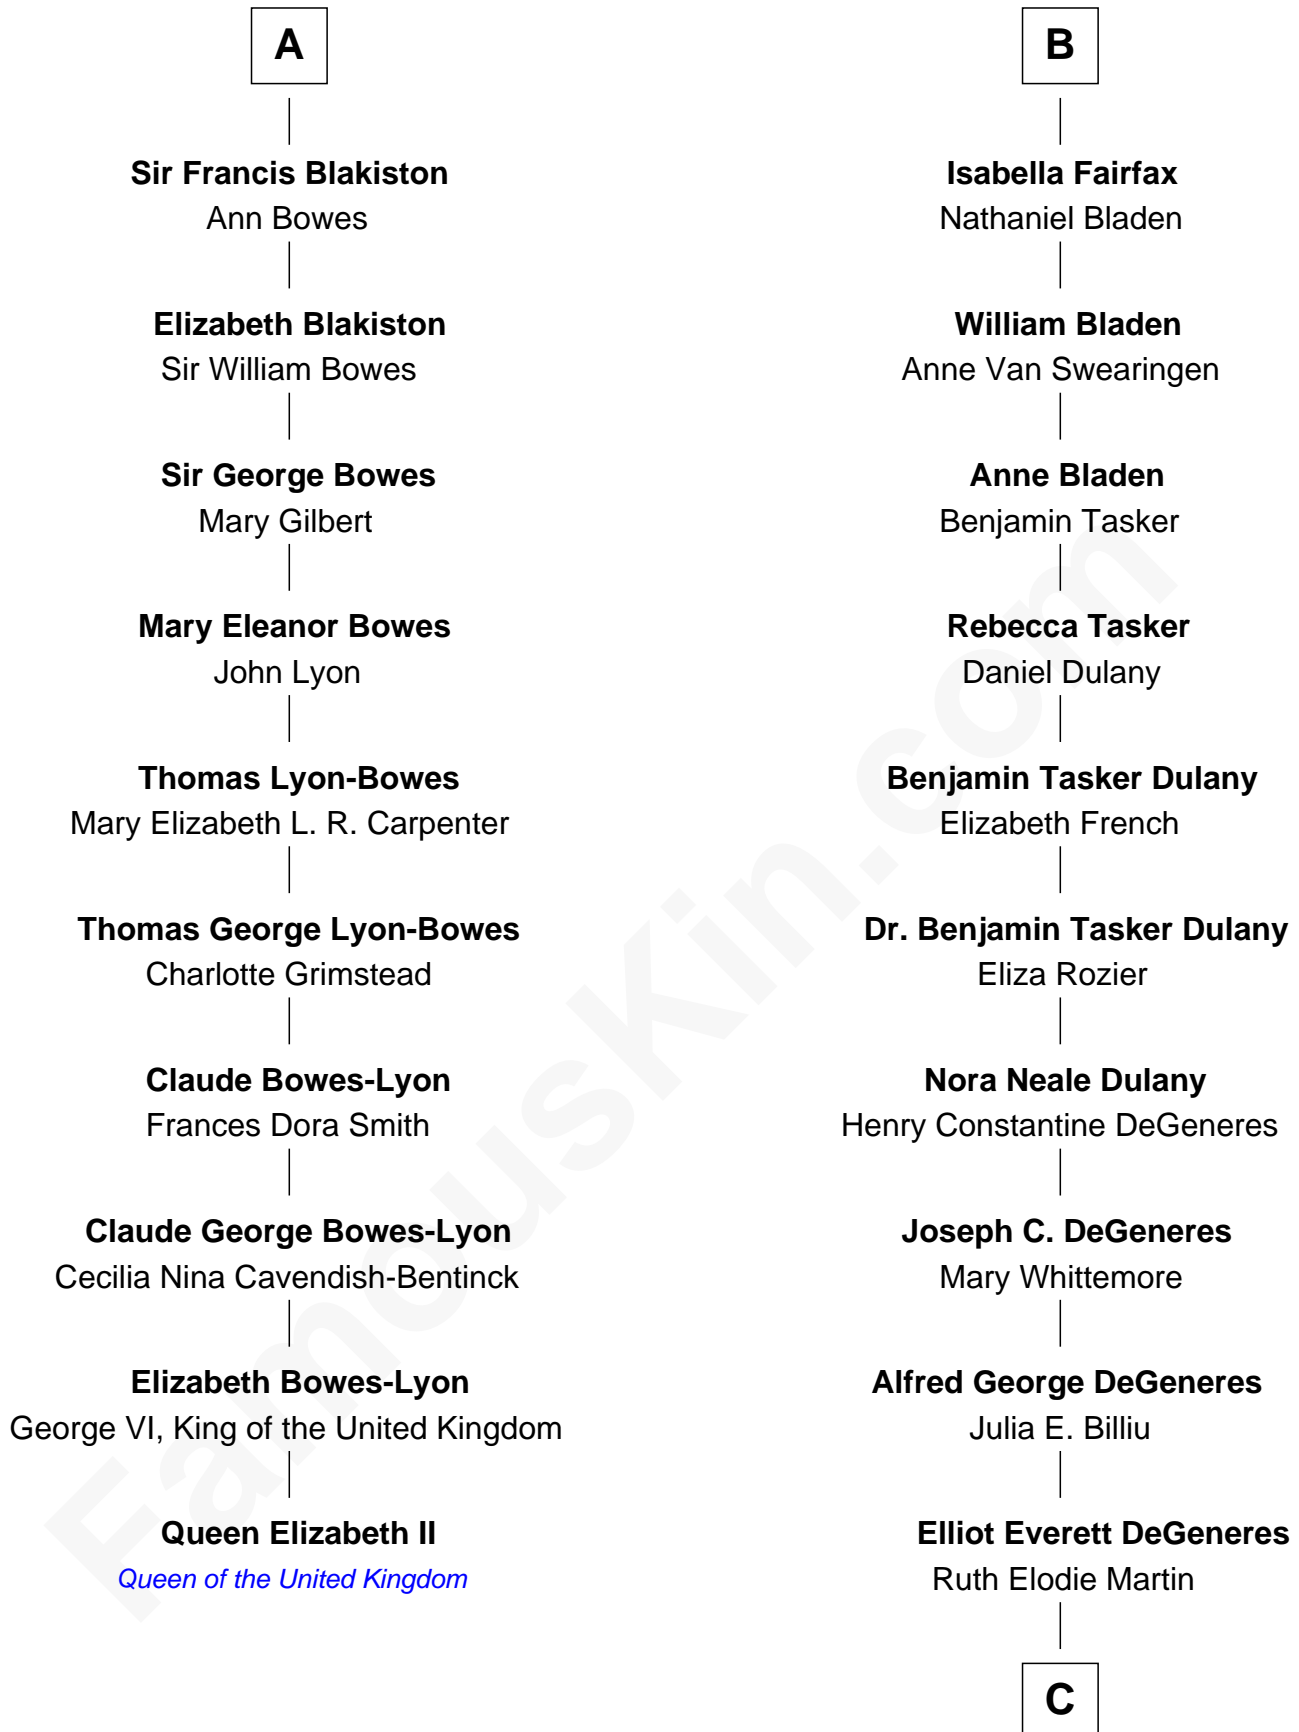

FamousKin.com Relationship Chart of

Queen Elizabeth II

Queen of the United Kingdom

16th cousin 2 times removed of

Ellen DeGeneres

Comedienne and TV Personality

Sir John Hastings

Anne Morley