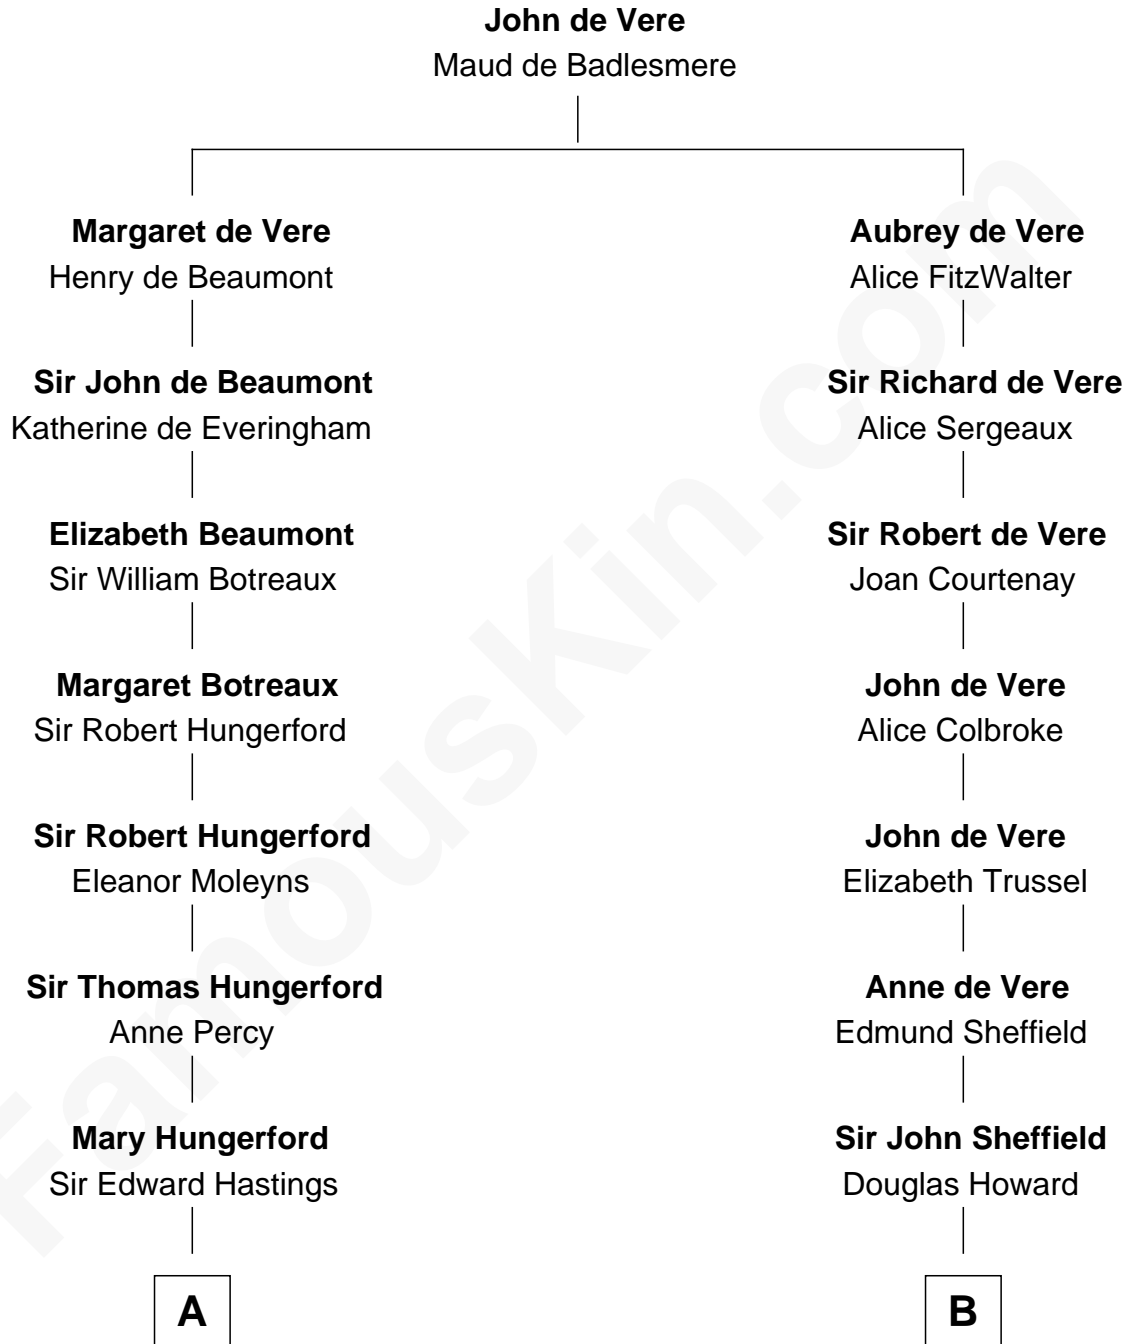

# FamousKin.com Relationship Chart of

**Queen Elizabeth II**

*Queen of the United Kingdom*

21st cousin of

**Ellen DeGeneres**

*Comedienne and TV Personality*

**C**

**Charles Augustus Cavendish-Bentinck**

Anne Wellesley

**Rev. Charles William Cavendish-Bentinck**

Caroline Louisa Burnaby

**Cecilia Nina Cavendish-Bentinck**

Claude George Bowes-Lyon

**Elizabeth Bowes-Lyon**

George VI, King of the United Kingdom